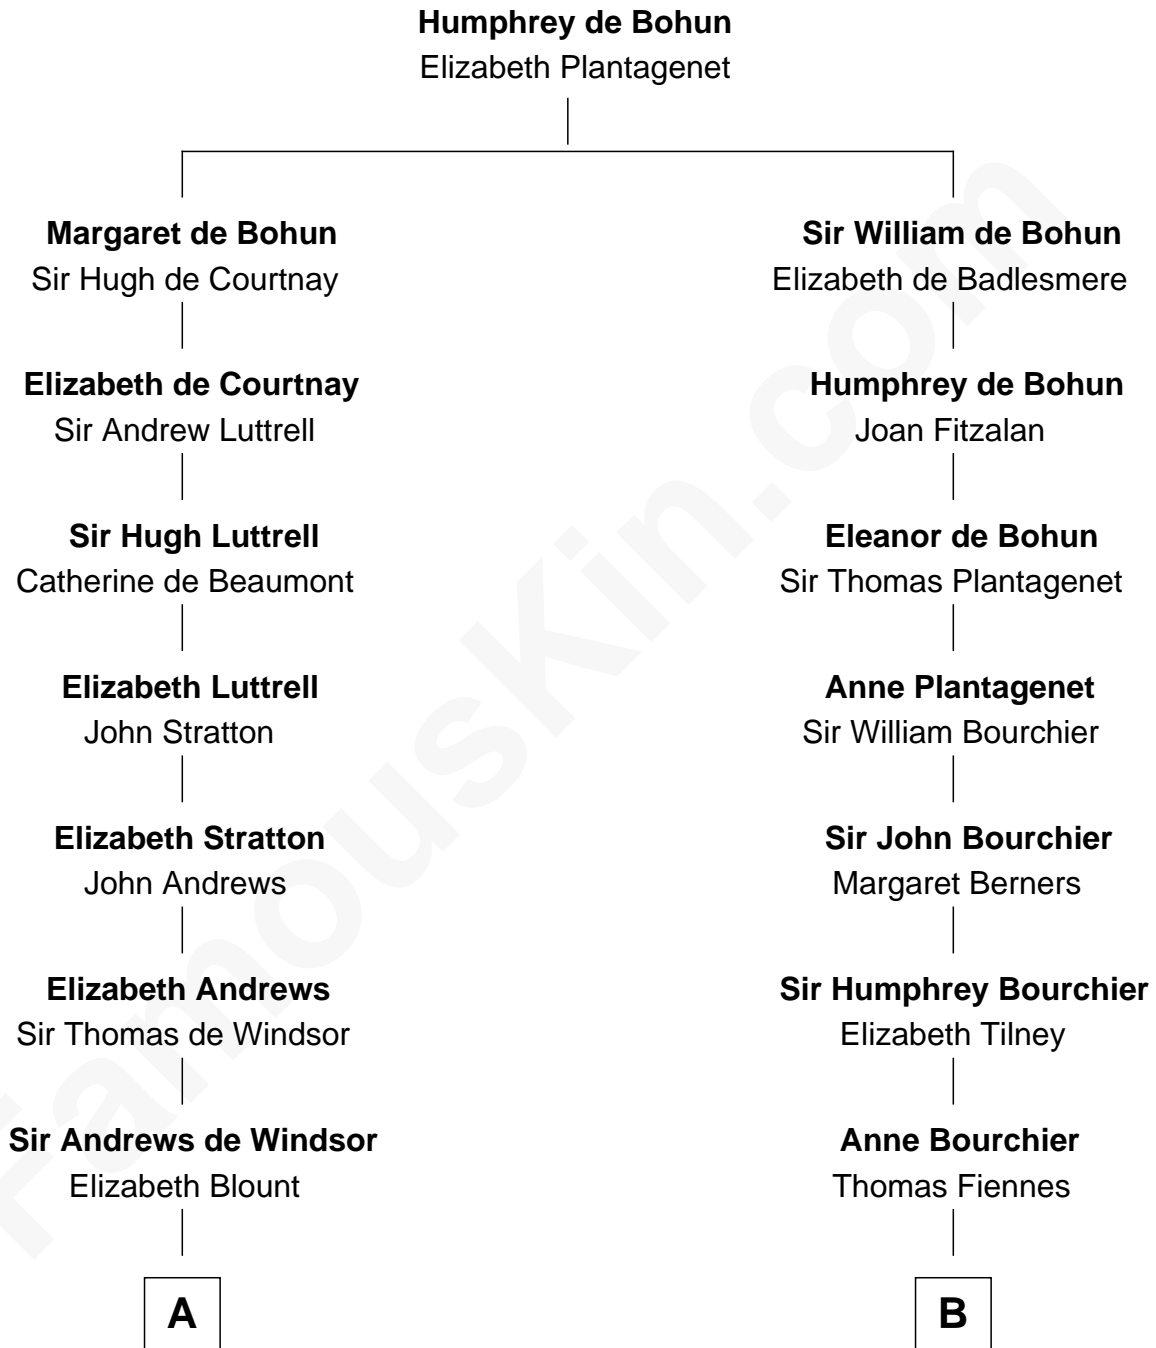

FamousKin.com
Relationship Chart of
Admiral Richard Byrd
Polar Explorer

18th cousin 2 times removed of
Frank Lloyd Wright
American Architect

C

Richard Evelyn Byrd
Eleanor Bolling Flood

Admiral Richard Byrd
Polar Explorer