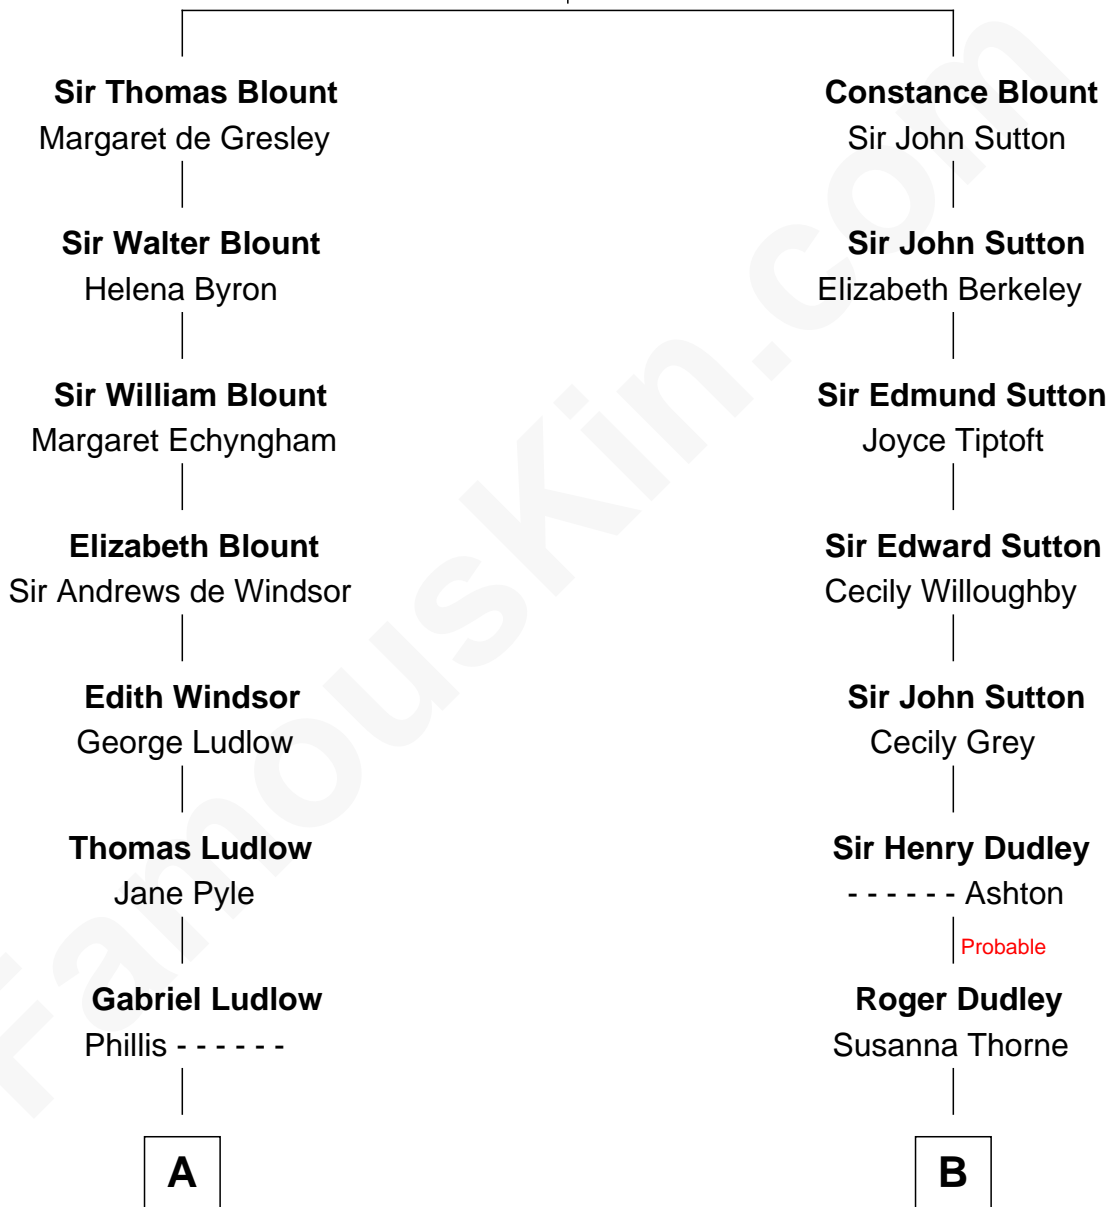

FamousKin.com
Relationship Chart of
Admiral Richard Byrd
Polar Explorer

15th cousin 4 times removed of

Kyra Sedgwick
TV and Movie Actress

Sir Walter Blount
 Sancha de Ayala

C

Robert Minturn Sedgwick

Helen Peabody

Henry Dwight Sedgwick

Patricia Ann Rosenwald

Kyra Sedgwick

TV and Movie Actress

FamousKin.com