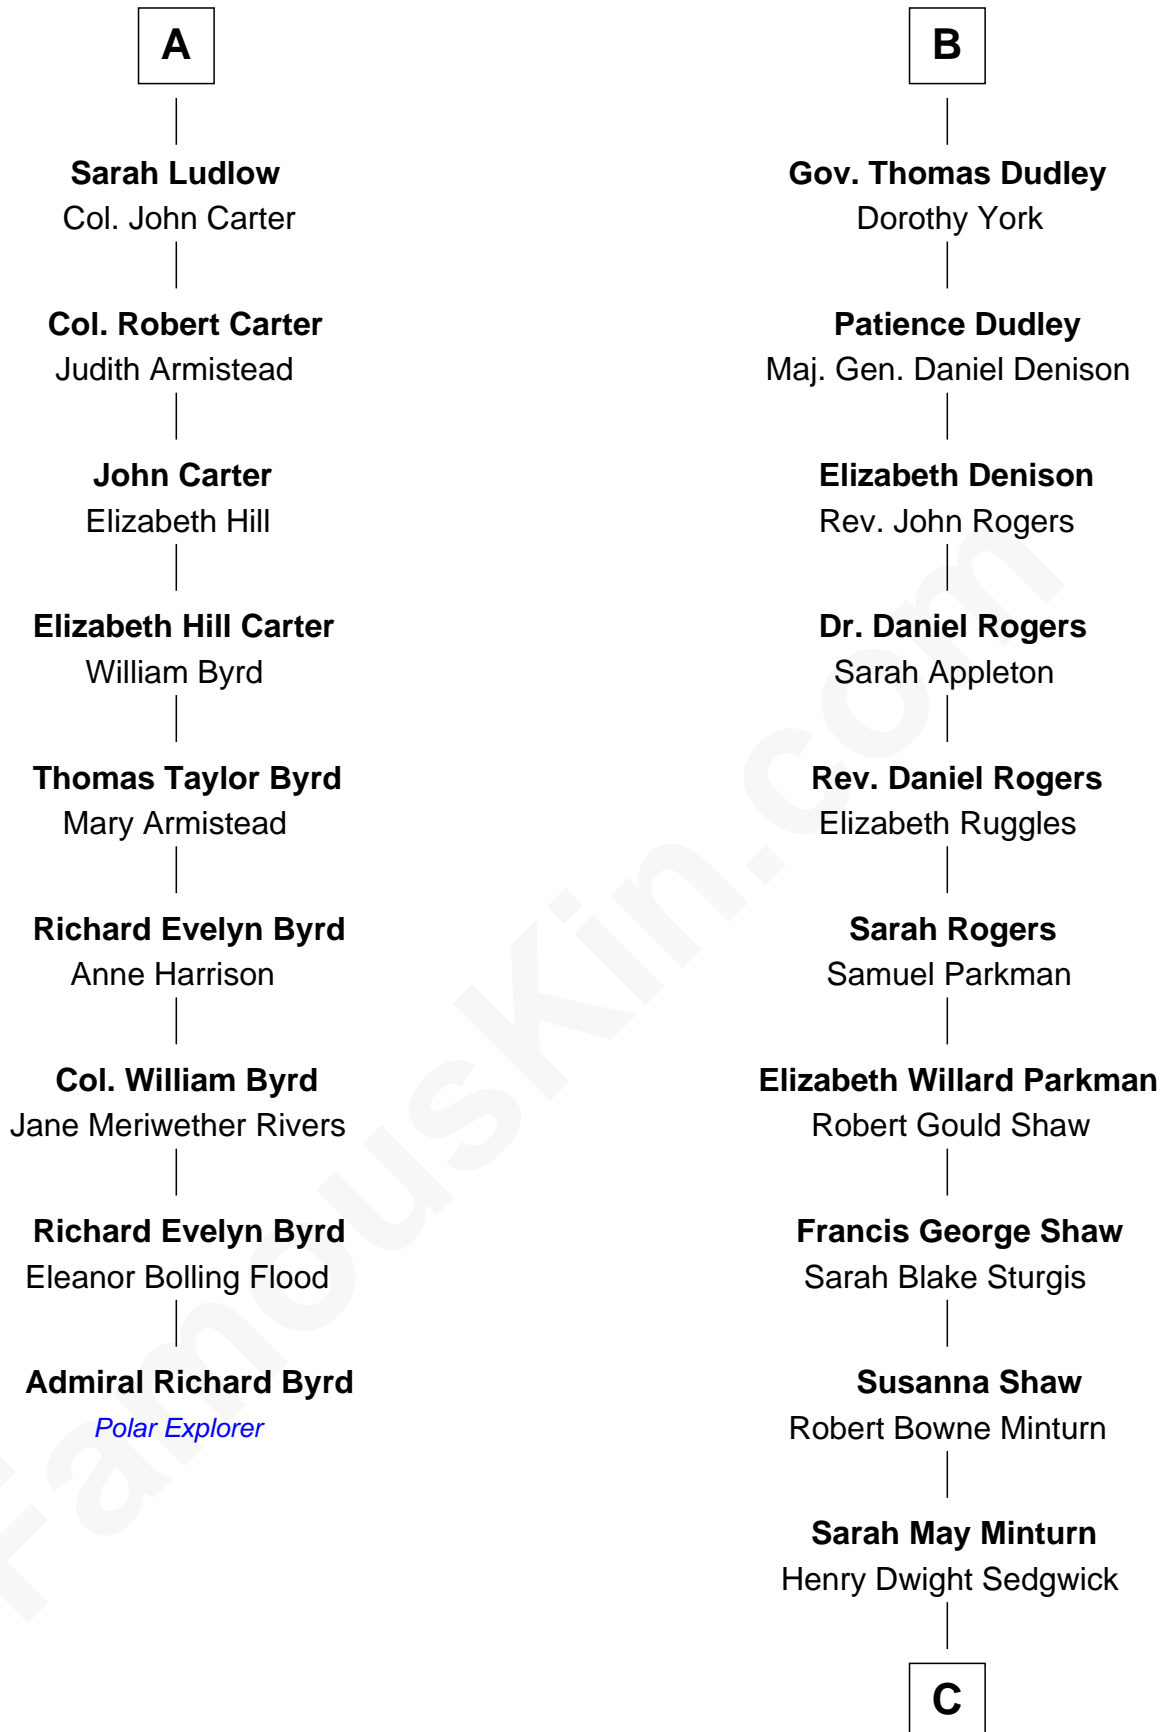

FamousKin.com
Relationship Chart of
Admiral Richard Byrd
Polar Explorer

15th cousin 4 times removed of

Kyra Sedgwick
TV and Movie Actress

Sir Walter Blount
 Sancha de Ayala

C

Robert Minturn Sedgwick

Helen Peabody

Henry Dwight Sedgwick

Patricia Ann Rosenwald

Kyra Sedgwick

TV and Movie Actress

FamousKin.com