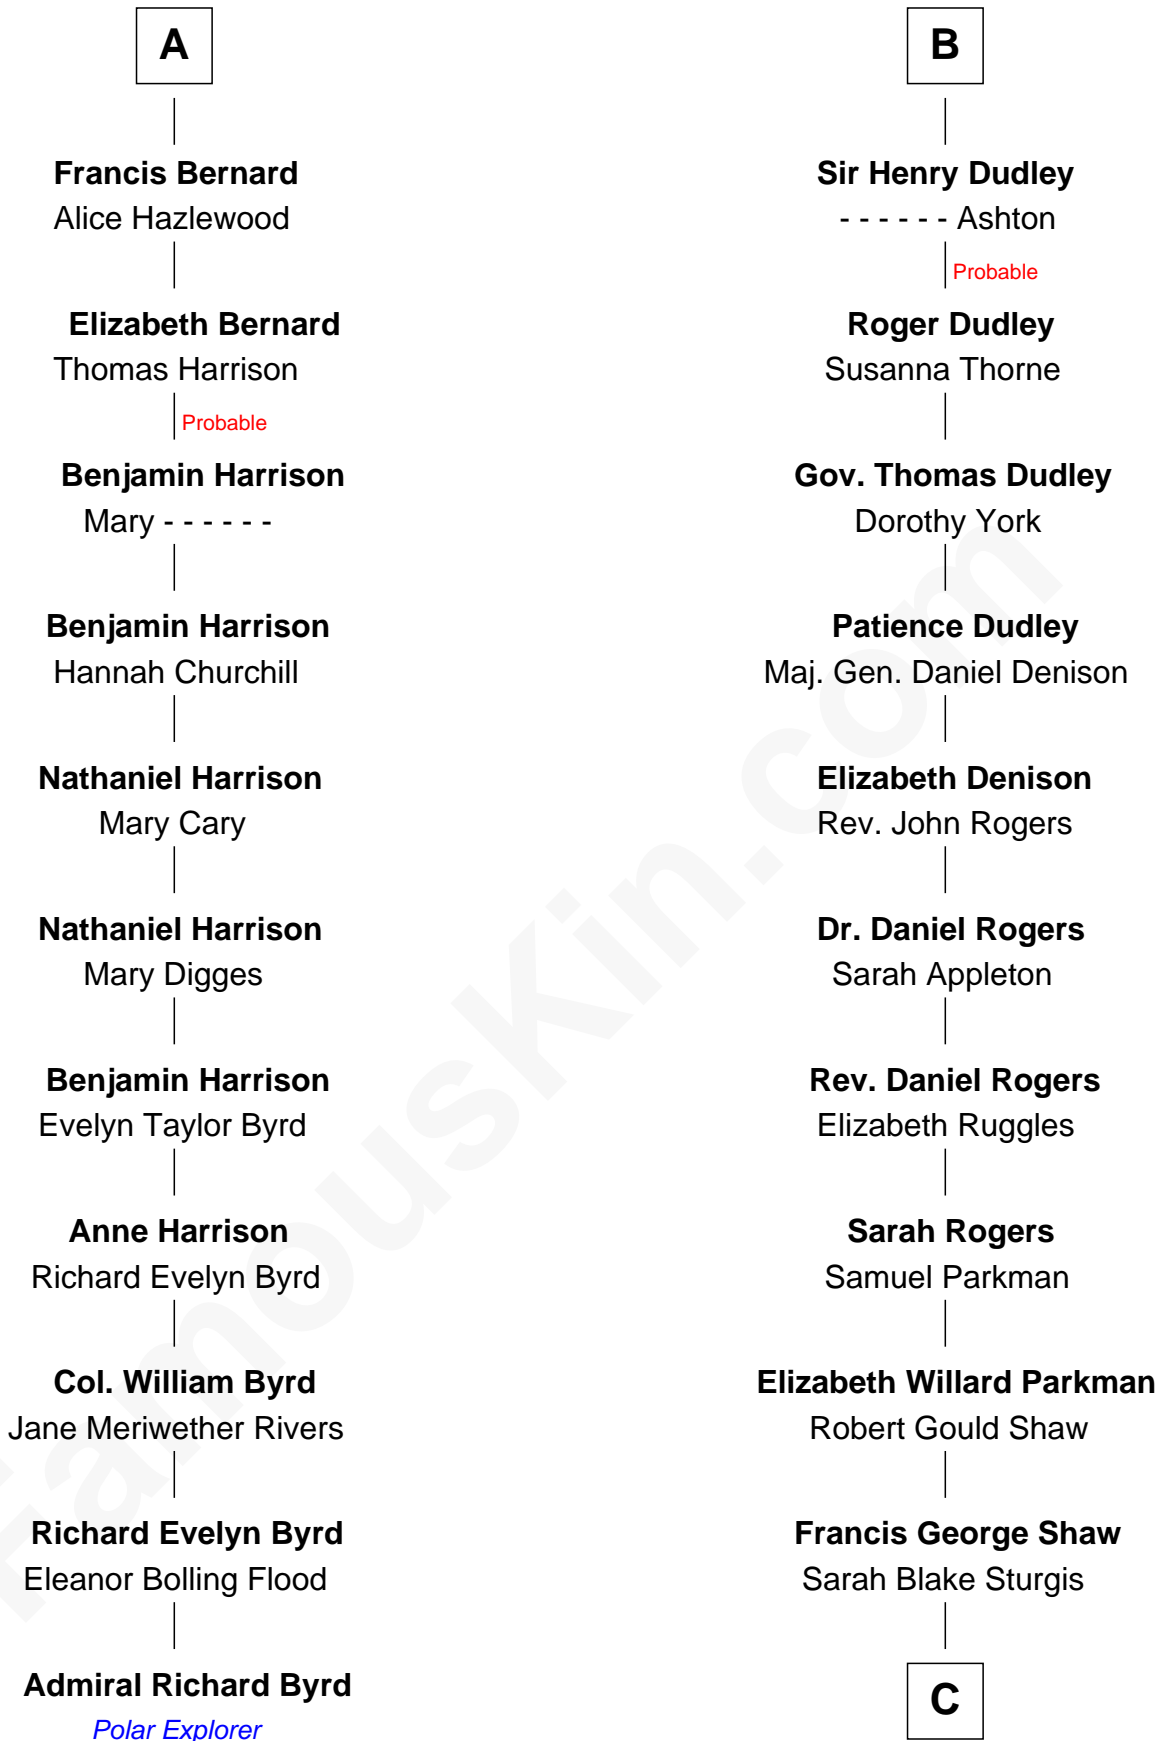

FamousKin.com
Relationship Chart of
Admiral Richard Byrd
Polar Explorer

17th cousin 4 times removed of

Kyra Sedgwick
TV and Movie Actress

Sir William de Ros
 Margery de Badlesmere

C

—
Susanna Shaw

Robert Bowne Minturn

—
Sarah May Minturn

Henry Dwight Sedgwick

—
Robert Minturn Sedgwick

Helen Peabody

—
Henry Dwight Sedgwick

Patricia Ann Rosenwald

—
Kyra Sedgwick

TV and Movie Actress