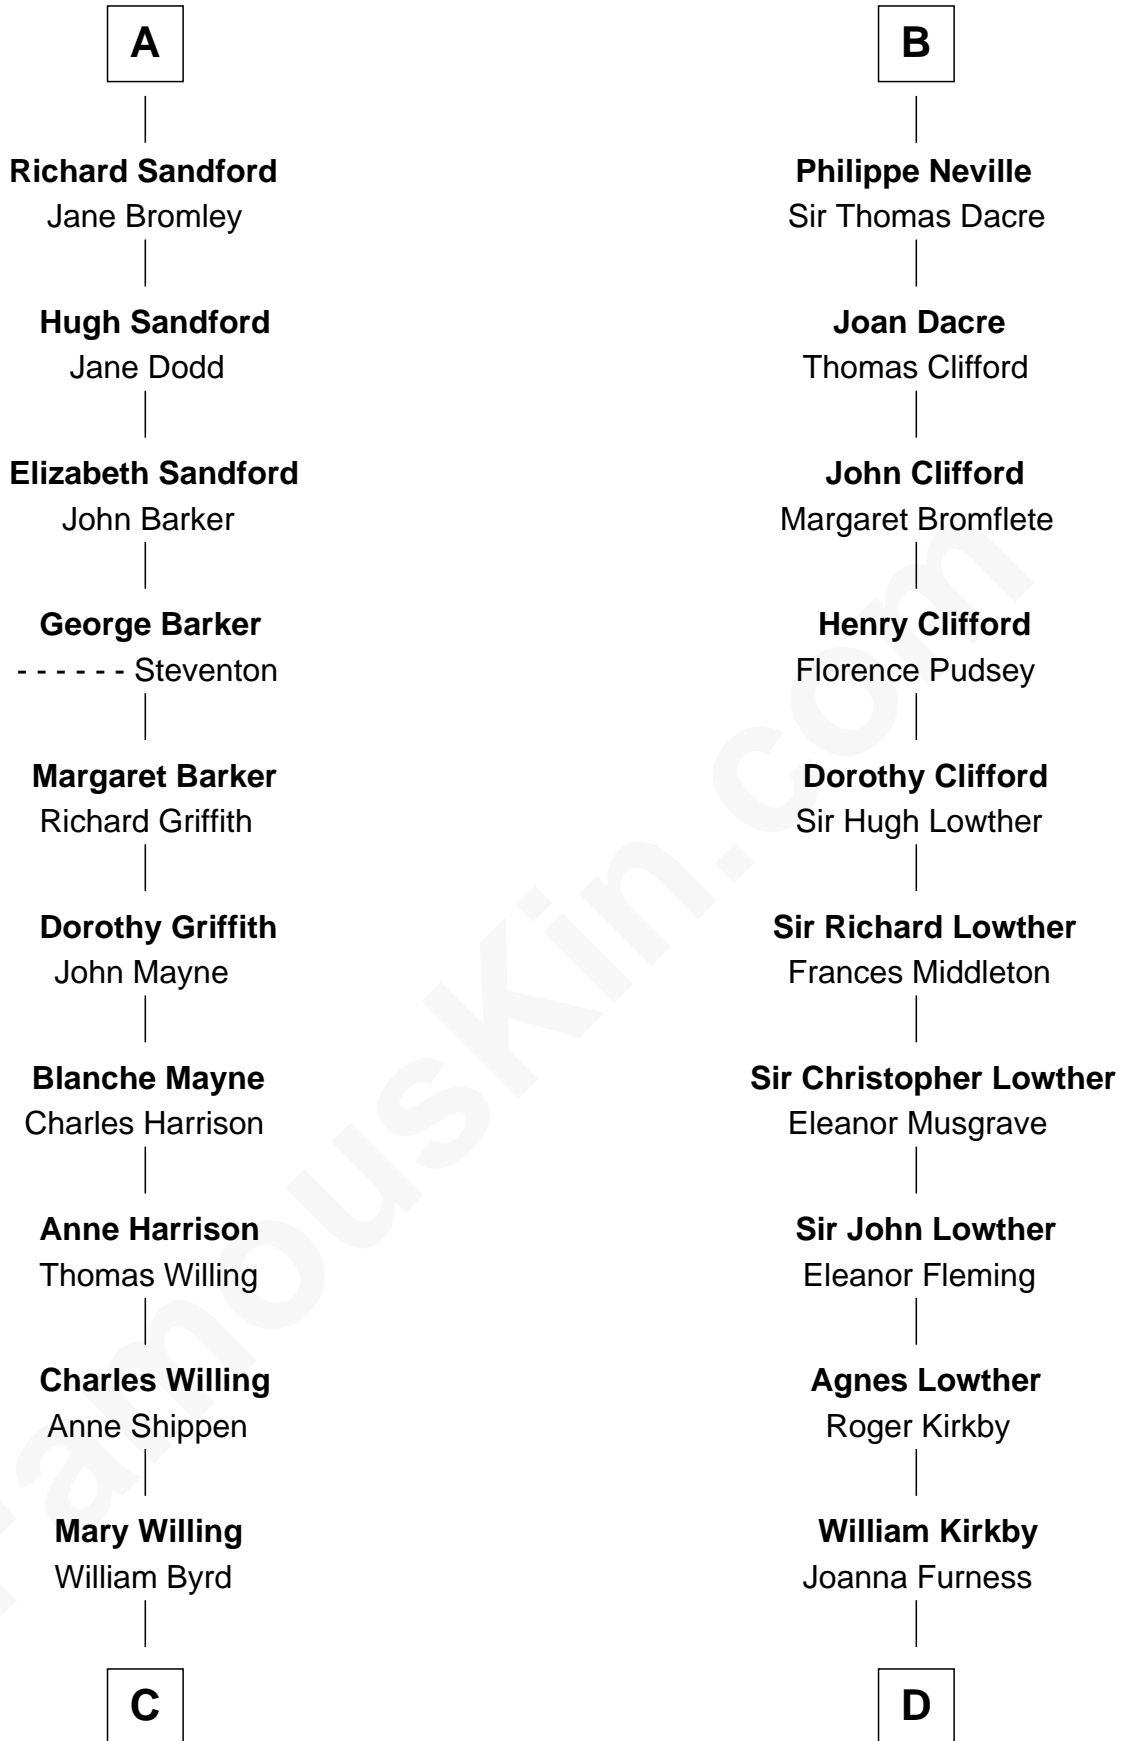

FamousKin.com
Relationship Chart of
Admiral Richard Byrd
Polar Explorer

20th cousin 1 time removed of

Fletcher Christian
Leader of the mutiny on the Bounty

C

Evelyn Taylor Byrd

Benjamin Harrison

Anne Harrison

Richard Evelyn Byrd

Col. William Byrd

Jane Meriwether Rivers

Richard Evelyn Byrd

Eleanor Bolling Flood

Admiral Richard Byrd

Polar Explorer

D

Eleanor Kirkby

Humphrey Senhouse

Bridget Senhouse

John Christian

Charles Christian

Anne Dixon

Fletcher Christian

Leader of the mutiny on the Bounty