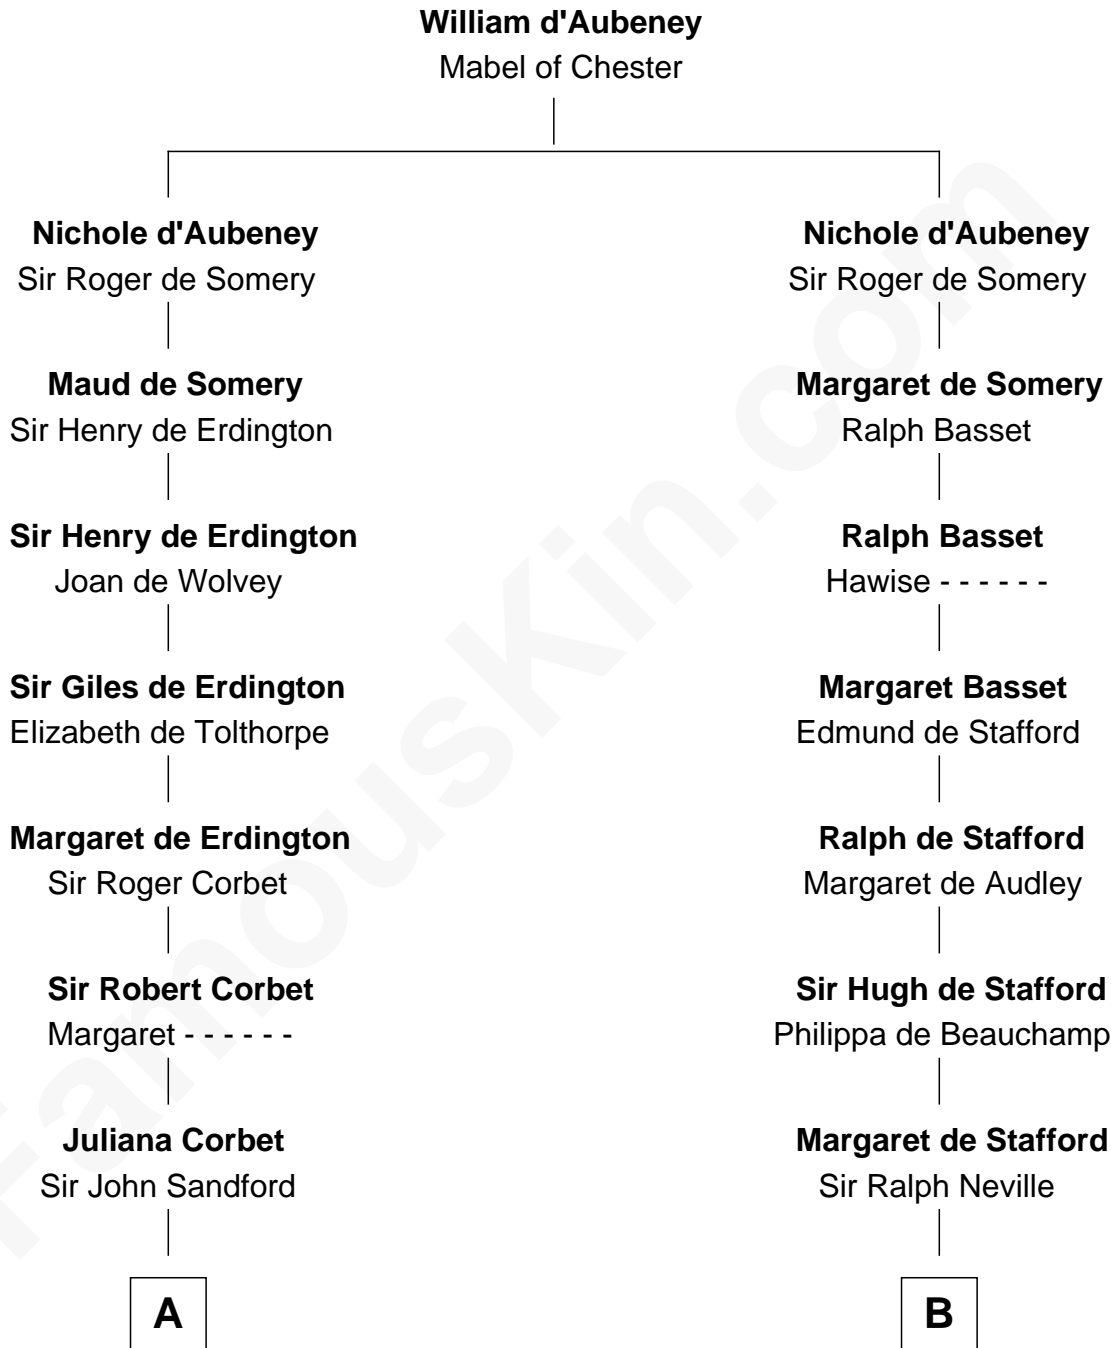

FamousKin.com
Relationship Chart of
Admiral Richard Byrd
Polar Explorer

20th cousin 1 time removed of

Fletcher Christian
Leader of the mutiny on the Bounty

C

Evelyn Taylor Byrd

Benjamin Harrison

Anne Harrison

Richard Evelyn Byrd

Col. William Byrd

Jane Meriwether Rivers

Richard Evelyn Byrd

Eleanor Bolling Flood

Admiral Richard Byrd

Polar Explorer

D