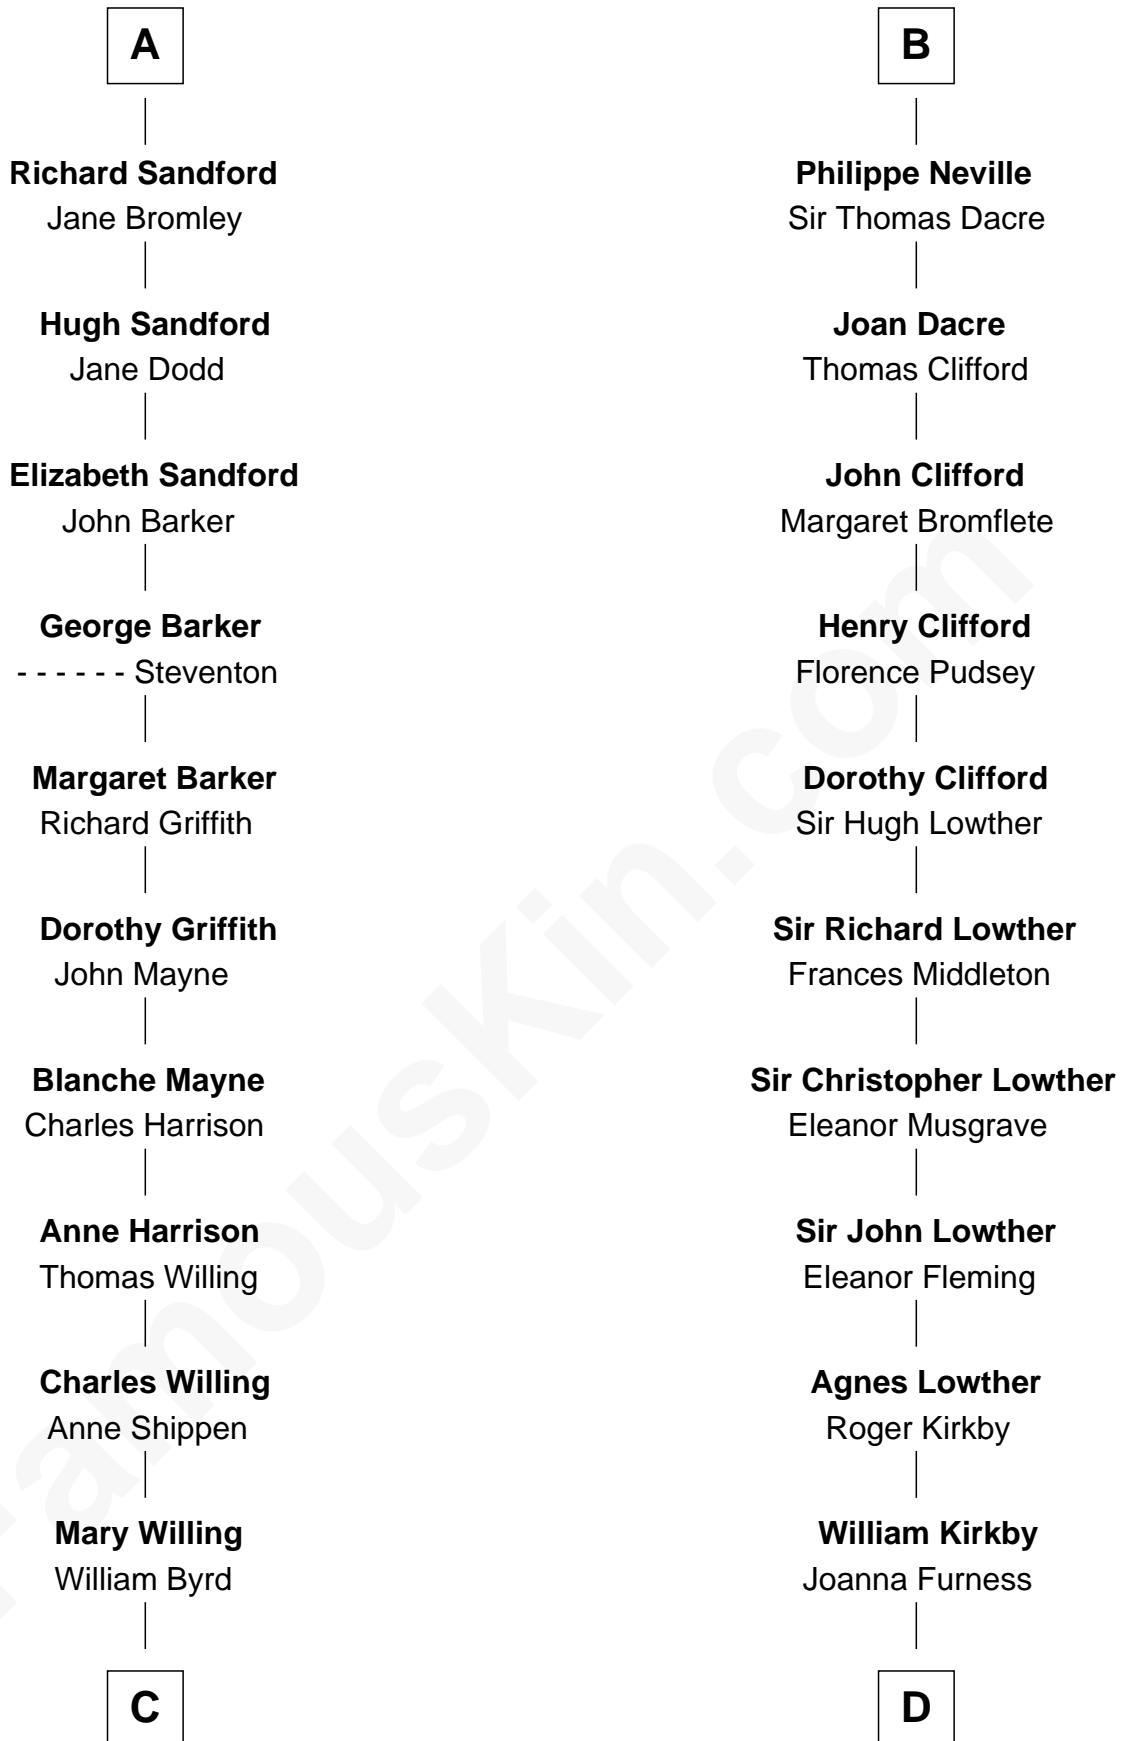

FamousKin.com
Relationship Chart of
Admiral Richard Byrd
Polar Explorer

20th cousin 1 time removed of

Fletcher Christian
Leader of the mutiny on the Bounty

C

Evelyn Taylor Byrd

Benjamin Harrison

Anne Harrison

Richard Evelyn Byrd

Col. William Byrd

Jane Meriwether Rivers

Richard Evelyn Byrd

Eleanor Bolling Flood

Admiral Richard Byrd

Polar Explorer

D

Eleanor Kirkby

Humphrey Senhouse

Bridget Senhouse

John Christian

Charles Christian

Anne Dixon

Fletcher Christian

Leader of the mutiny on the Bounty