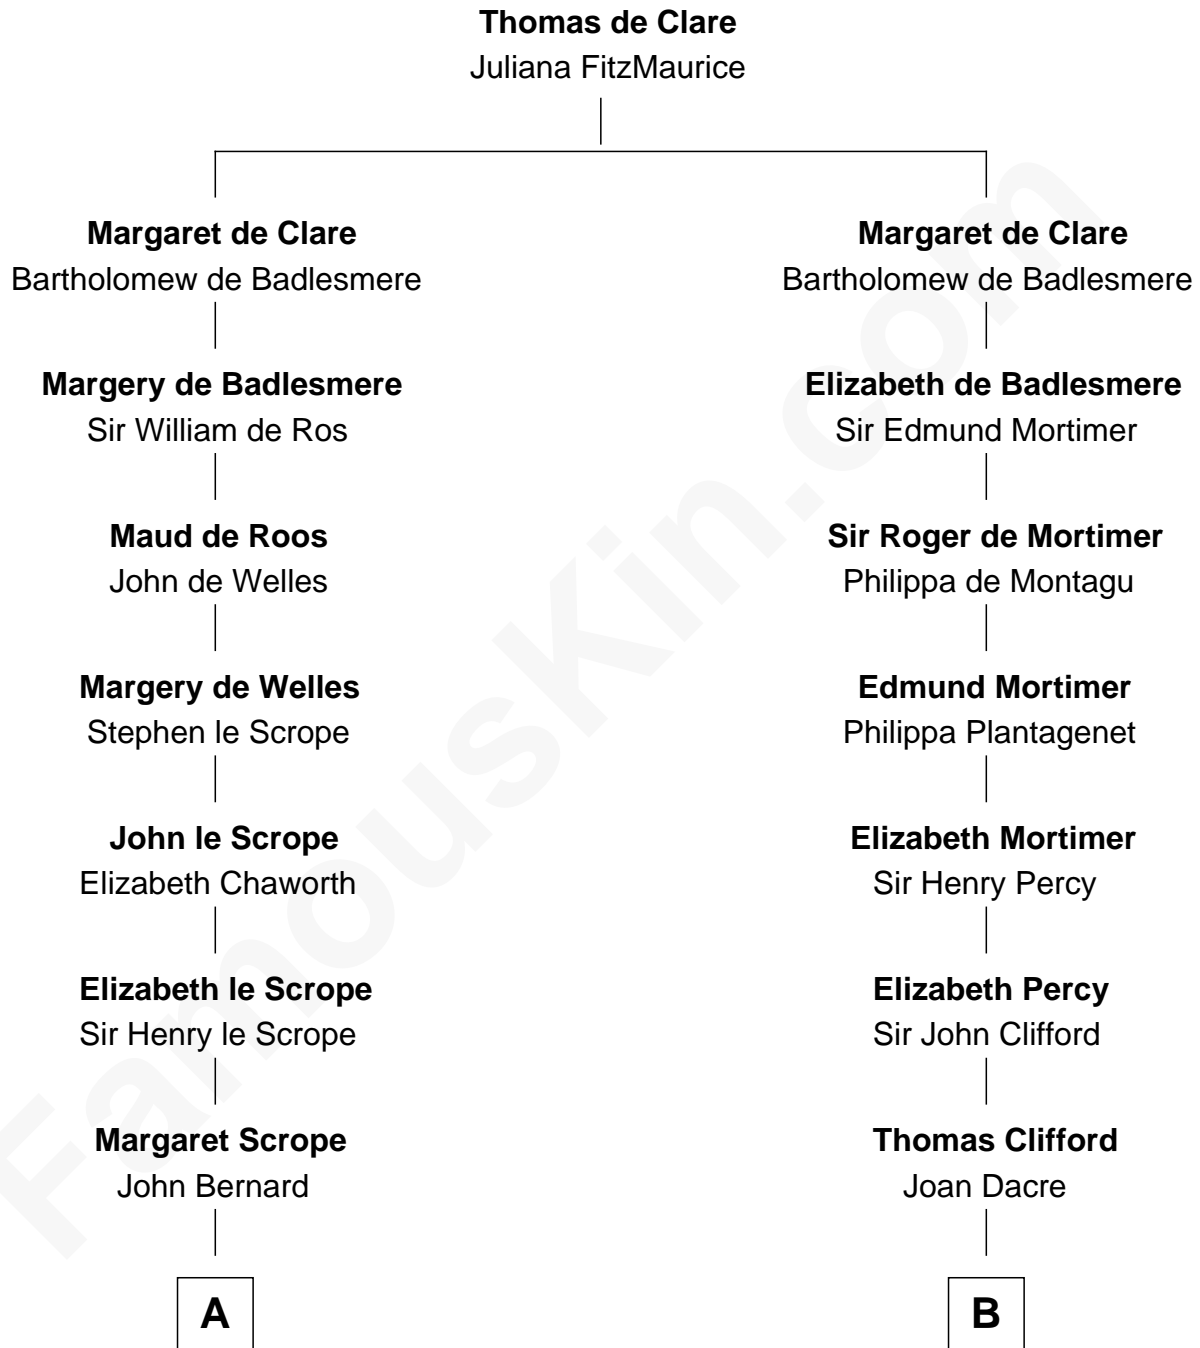

**FamousKin.com**  
**Relationship Chart of**  
**Admiral Richard Byrd**  
*Polar Explorer*

18th cousin 1 time removed of

**Fletcher Christian**  
*Leader of the mutiny on the Bounty*

**C**

**Col. William Byrd**  
Jane Meriwether Rivers

**Richard Evelyn Byrd**  
Eleanor Bolling Flood

**Admiral Richard Byrd**  
*Polar Explorer*

**D**

**Charles Christian**  
Anne Dixon

**Fletcher Christian**  
*Leader of the mutiny on the Bounty*

FamousKin.com