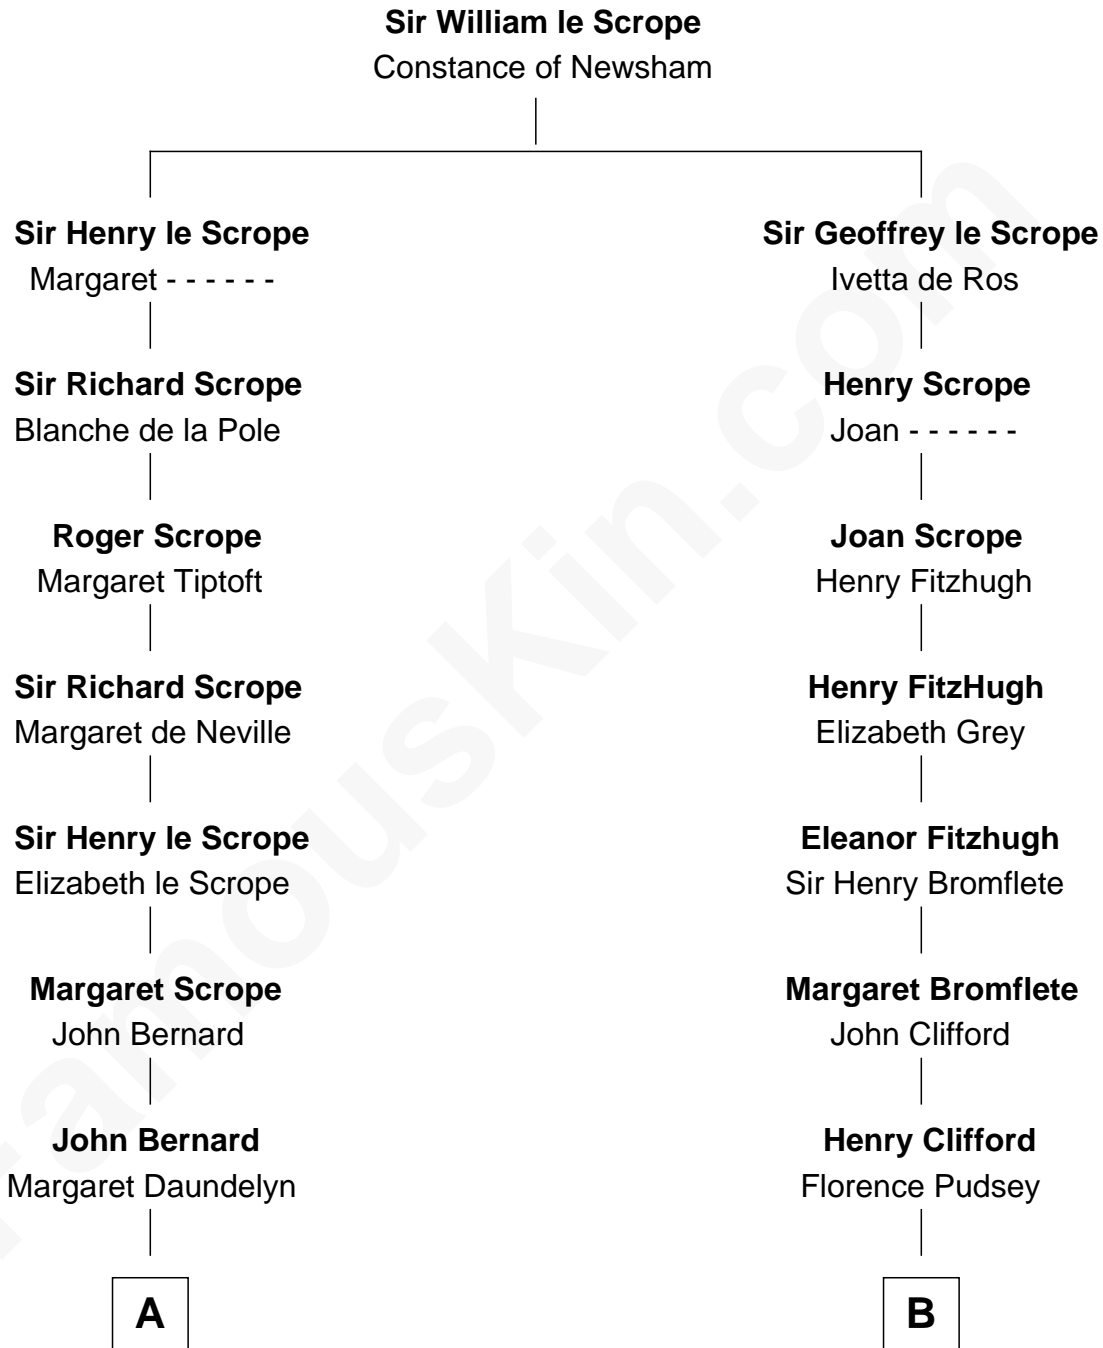

FamousKin.com
Relationship Chart of
Admiral Richard Byrd
Polar Explorer

16th cousin 2 times removed of

Fletcher Christian
Leader of the mutiny on the Bounty

C

Richard Evelyn Byrd
Eleanor Bolling Flood

Admiral Richard Byrd
Polar Explorer

FamousKin.com