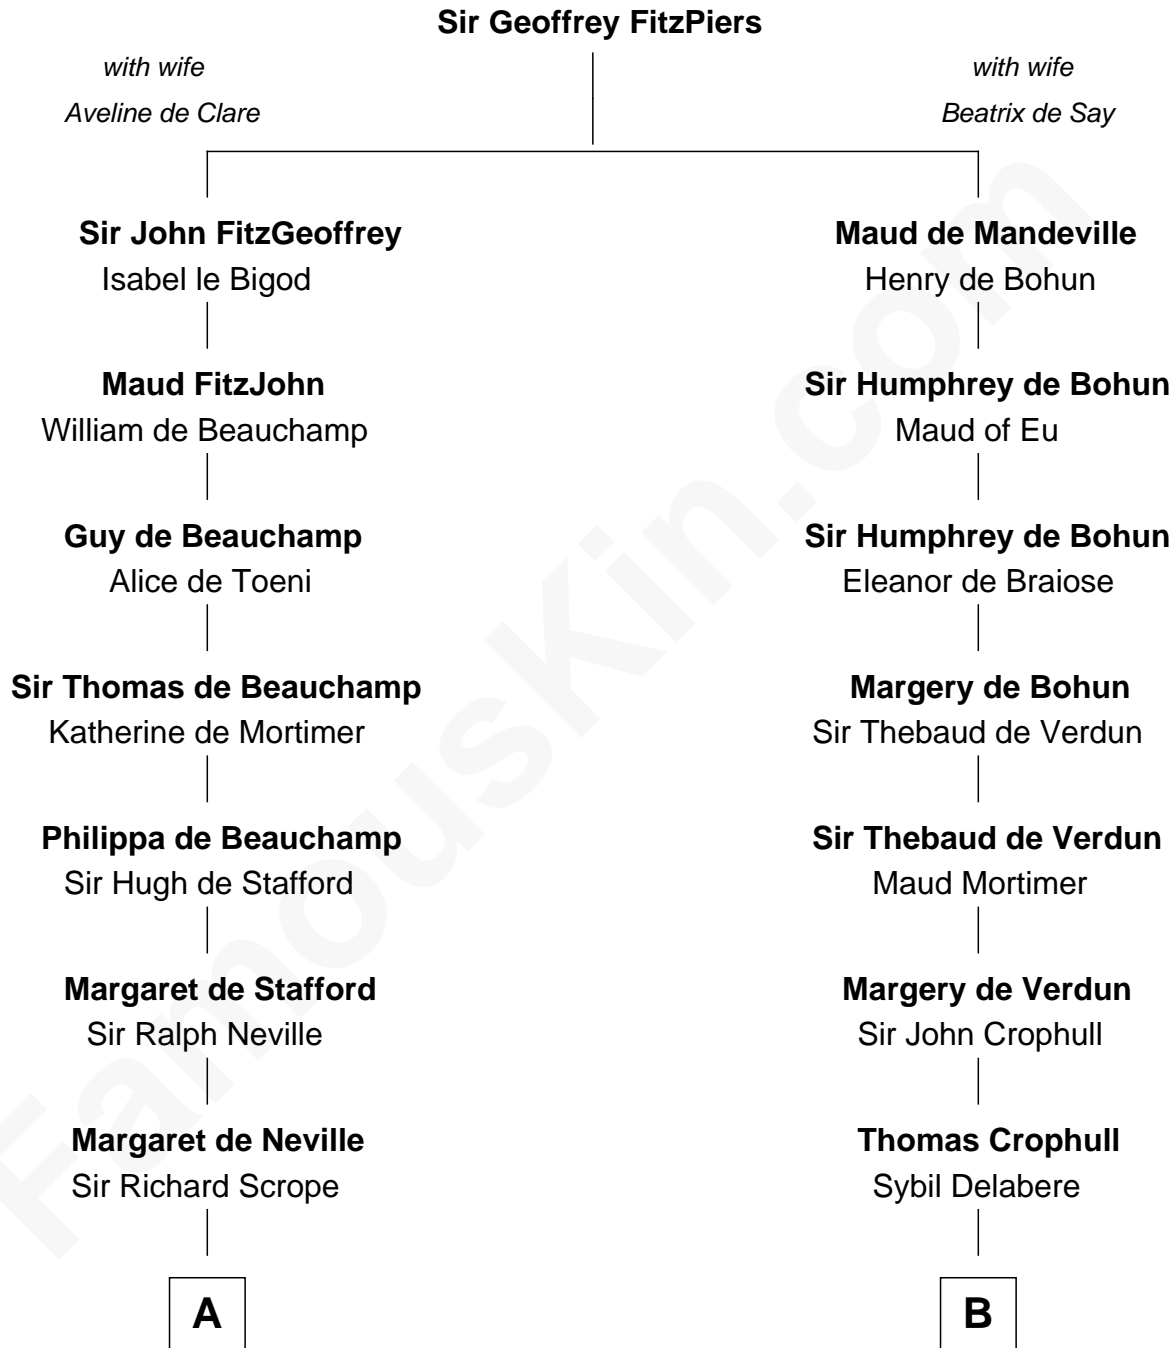

**FamousKin.com**  
**Relationship Chart of**  
**Admiral Richard Byrd**  
*Polar Explorer*

20th cousin 1 time removed of  
**Button Gwinnett**  
*Signer of the Declaration of Independence*

**C**

**Benjamin Harrison**

Evelyn Taylor Byrd

**Anne Harrison**

Richard Evelyn Byrd

**Col. William Byrd**

Jane Meriwether Rivers

**Richard Evelyn Byrd**

Eleanor Bolling Flood

**Admiral Richard Byrd**