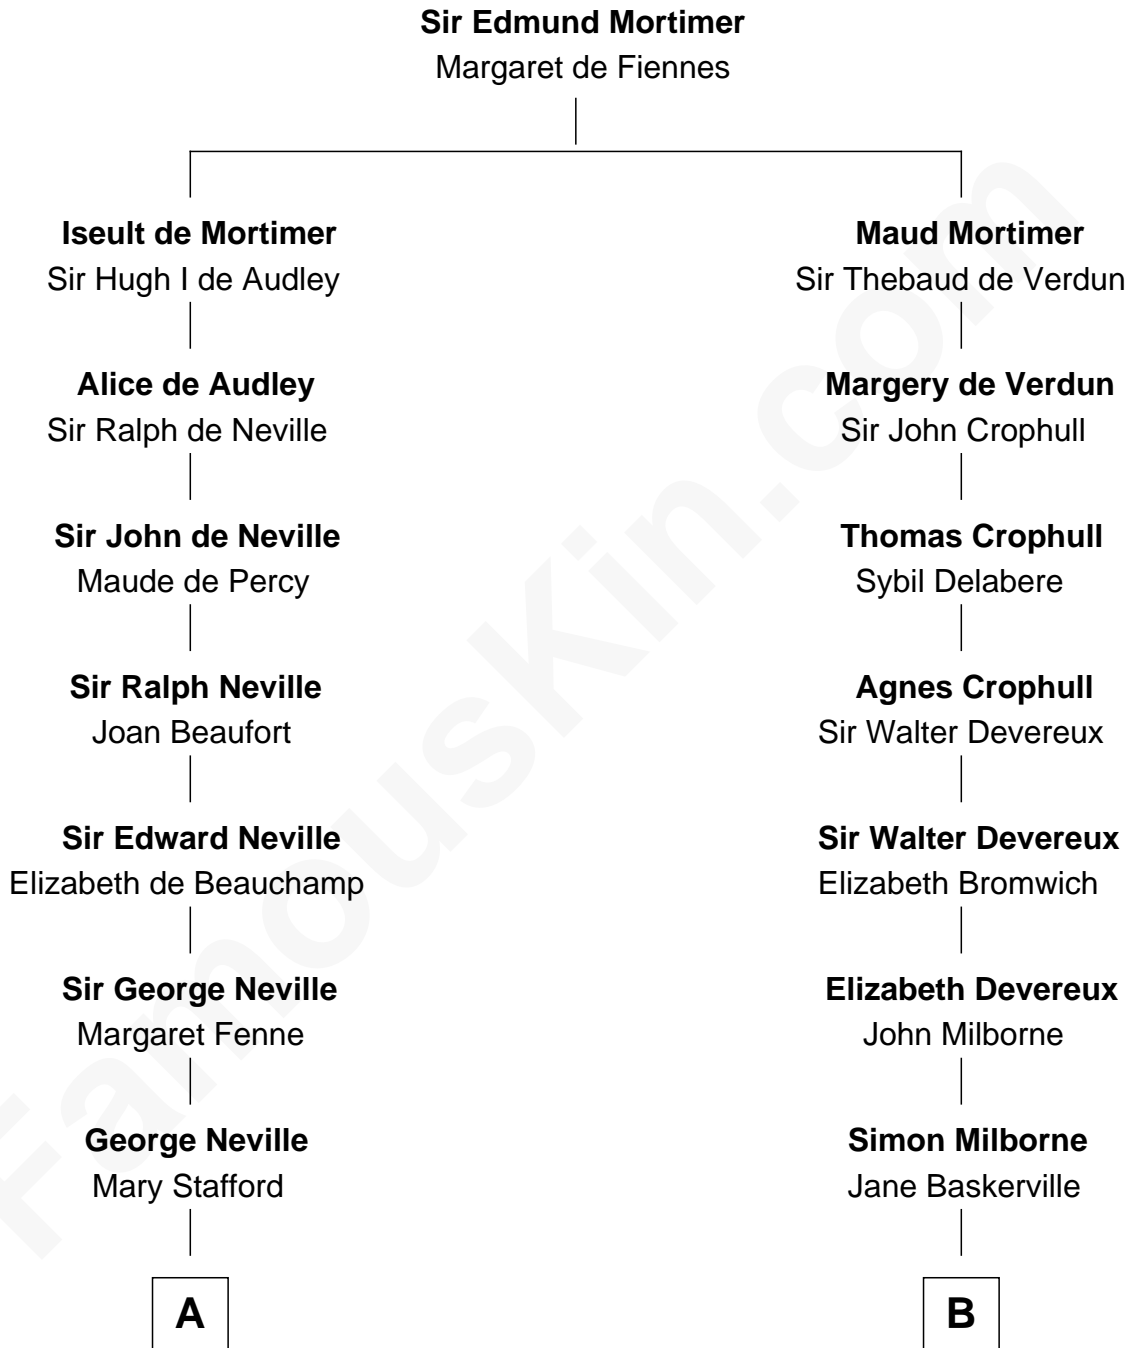

FamousKin.com
Relationship Chart of
Admiral Richard Byrd
Polar Explorer

16th cousin 3 times removed of

Button Gwinnett
Signer of the Declaration of Independence

C

—
Col. William Byrd
Jane Meriwether Rivers

—
Richard Evelyn Byrd
Eleanor Bolling Flood

—
Admiral Richard Byrd
Polar Explorer

FamousKin.com