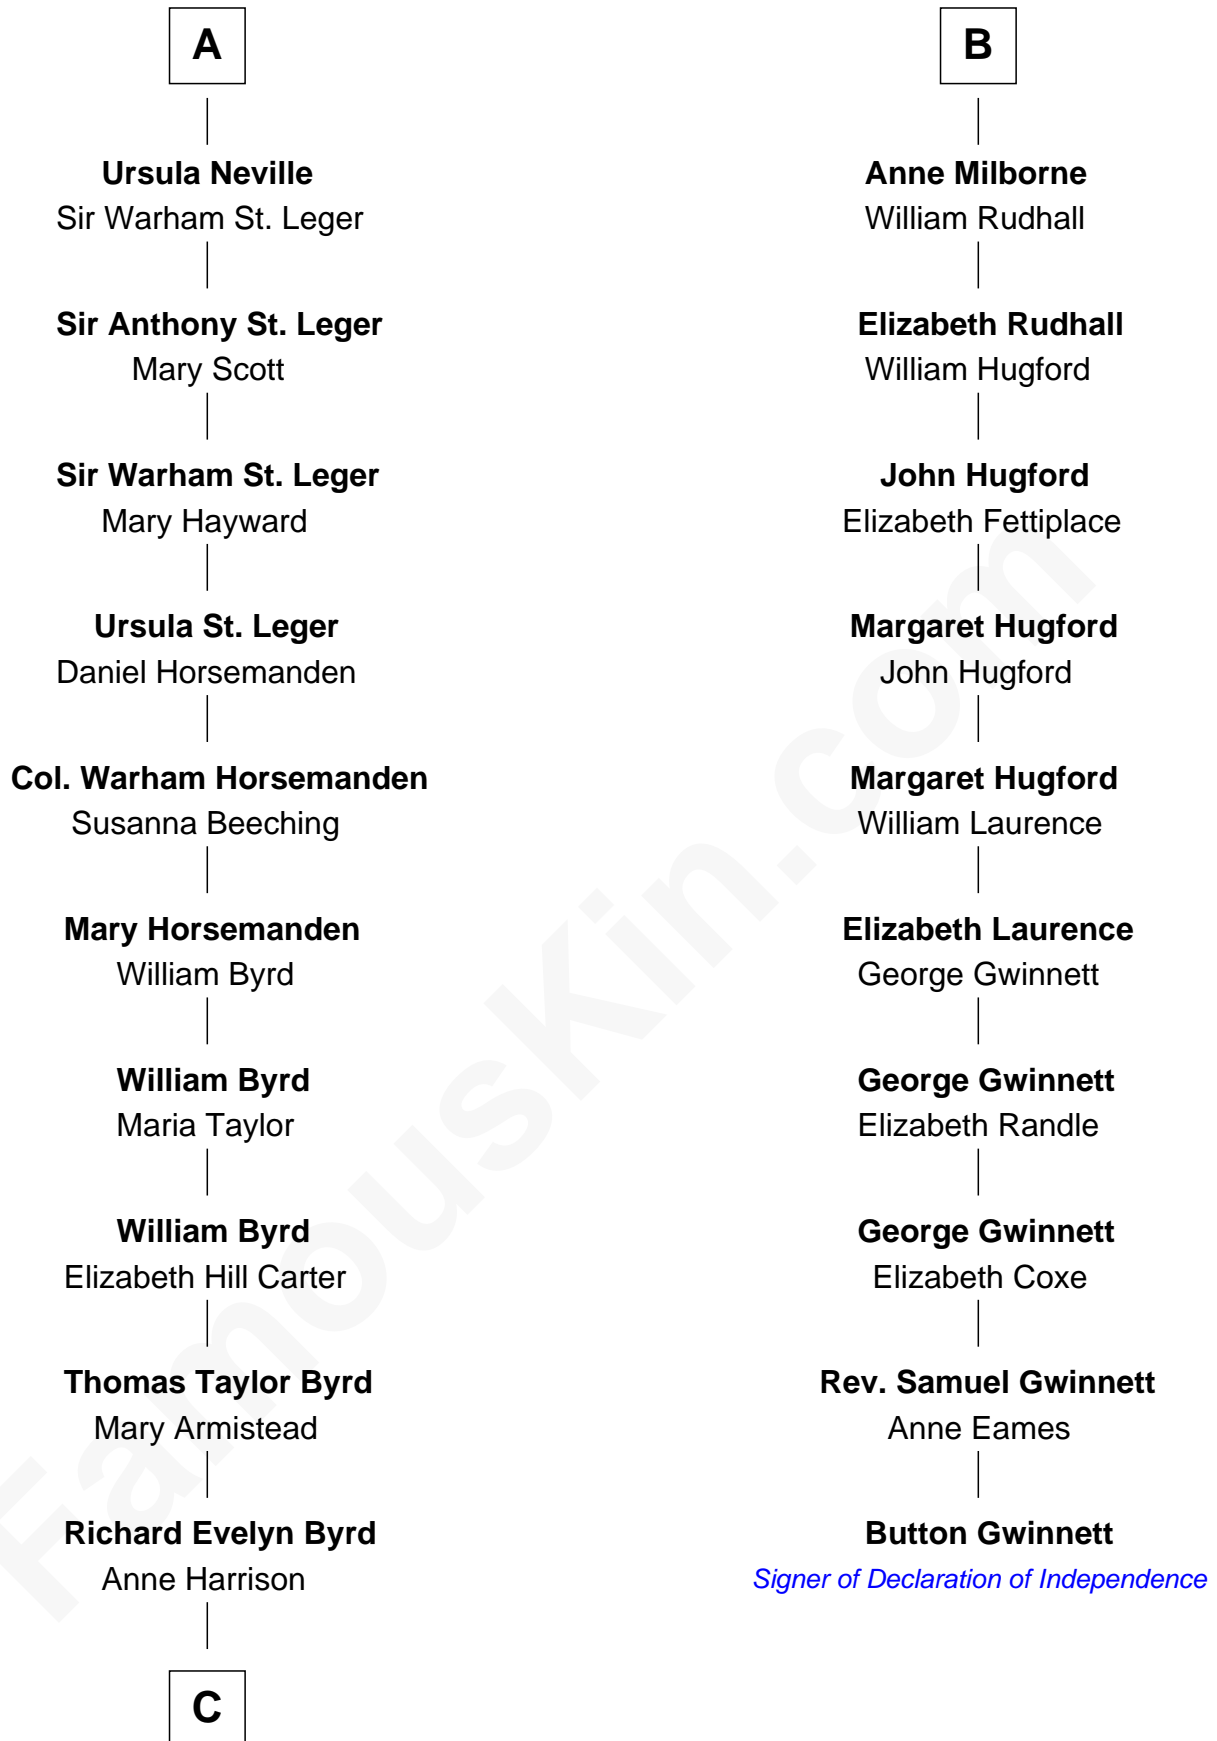

FamousKin.com
Relationship Chart of
Admiral Richard Byrd
Polar Explorer

16th cousin 3 times removed of

Button Gwinnett
Signer of the Declaration of Independence

C

—
Col. William Byrd
Jane Meriwether Rivers

—
Richard Evelyn Byrd
Eleanor Bolling Flood

—
Admiral Richard Byrd
Polar Explorer

FamousKin.com