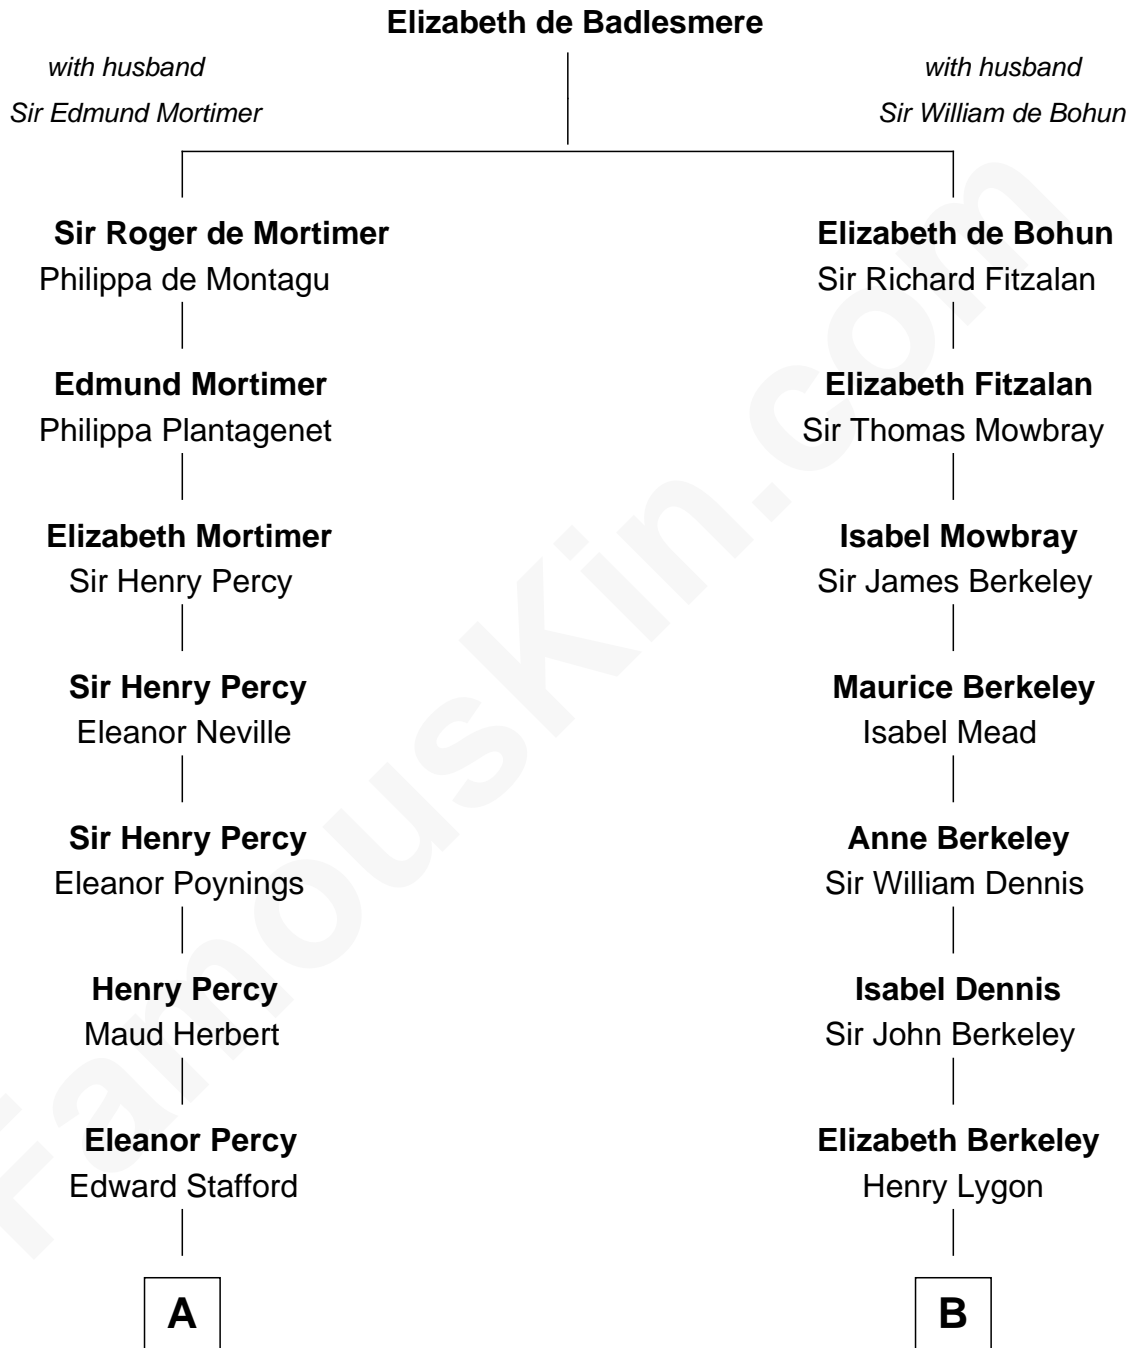

FamousKin.com
Relationship Chart of
Admiral Richard Byrd
Polar Explorer

20th cousin 1 time removed of
Michael Lookinland
TV Actor

C

Richard Evelyn Byrd

Anne Harrison

Col. William Byrd
Jane Meriwether Rivers

Richard Evelyn Byrd
Eleanor Bolling Flood

Admiral Richard Byrd
Polar Explorer

D

Rufus Lemuel Cole

Matilda M. Hall

Nellie M. Cole
John Andrew Lookinland

Orrin Paul Lookinland
Madeline Tait

Paul Russell Lookinland
Karen Ruth McKinney