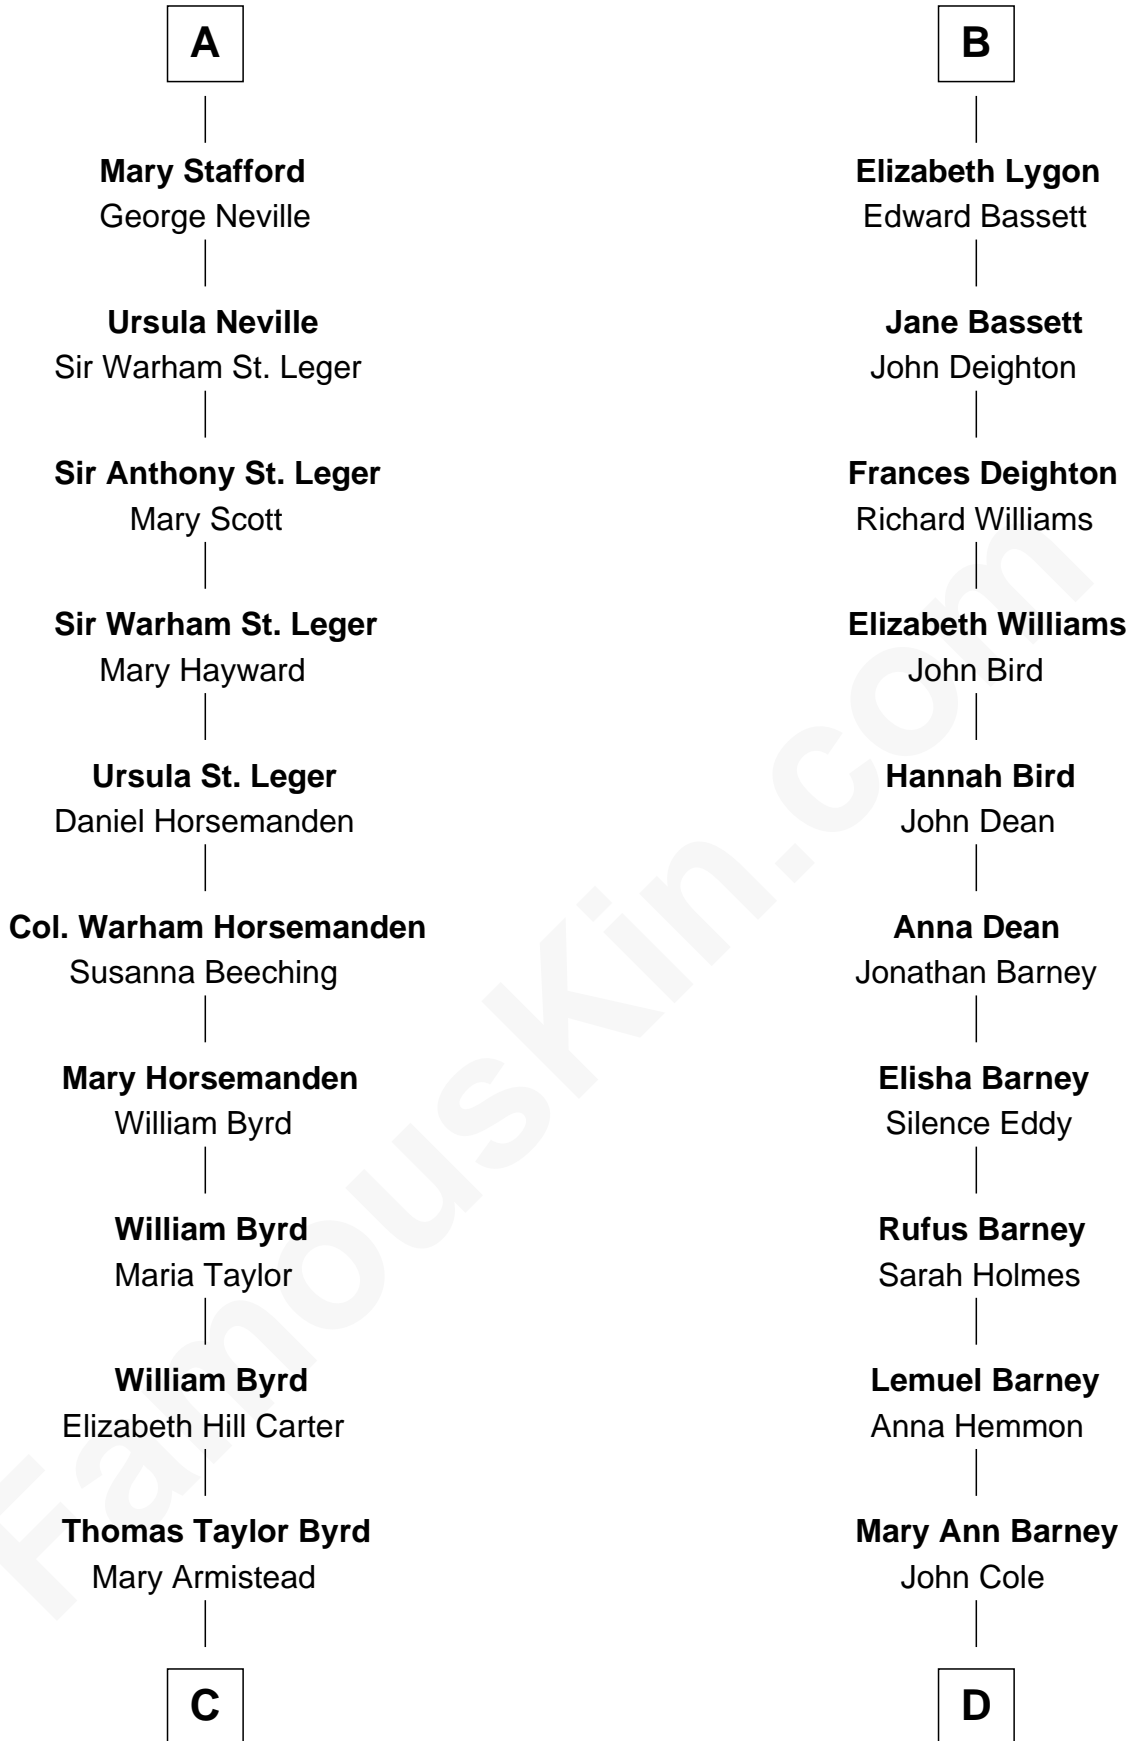

FamousKin.com
Relationship Chart of
Admiral Richard Byrd
Polar Explorer

20th cousin 1 time removed of
Michael Lookinland
TV Actor

C

Richard Evelyn Byrd

Anne Harrison

Col. William Byrd
Jane Meriwether Rivers

Richard Evelyn Byrd
Eleanor Bolling Flood

Admiral Richard Byrd
Polar Explorer

D

Rufus Lemuel Cole

Matilda M. Hall

Nellie M. Cole
John Andrew Lookinland

Orrin Paul Lookinland
Madeline Tait

Paul Russell Lookinland
Karen Ruth McKinney