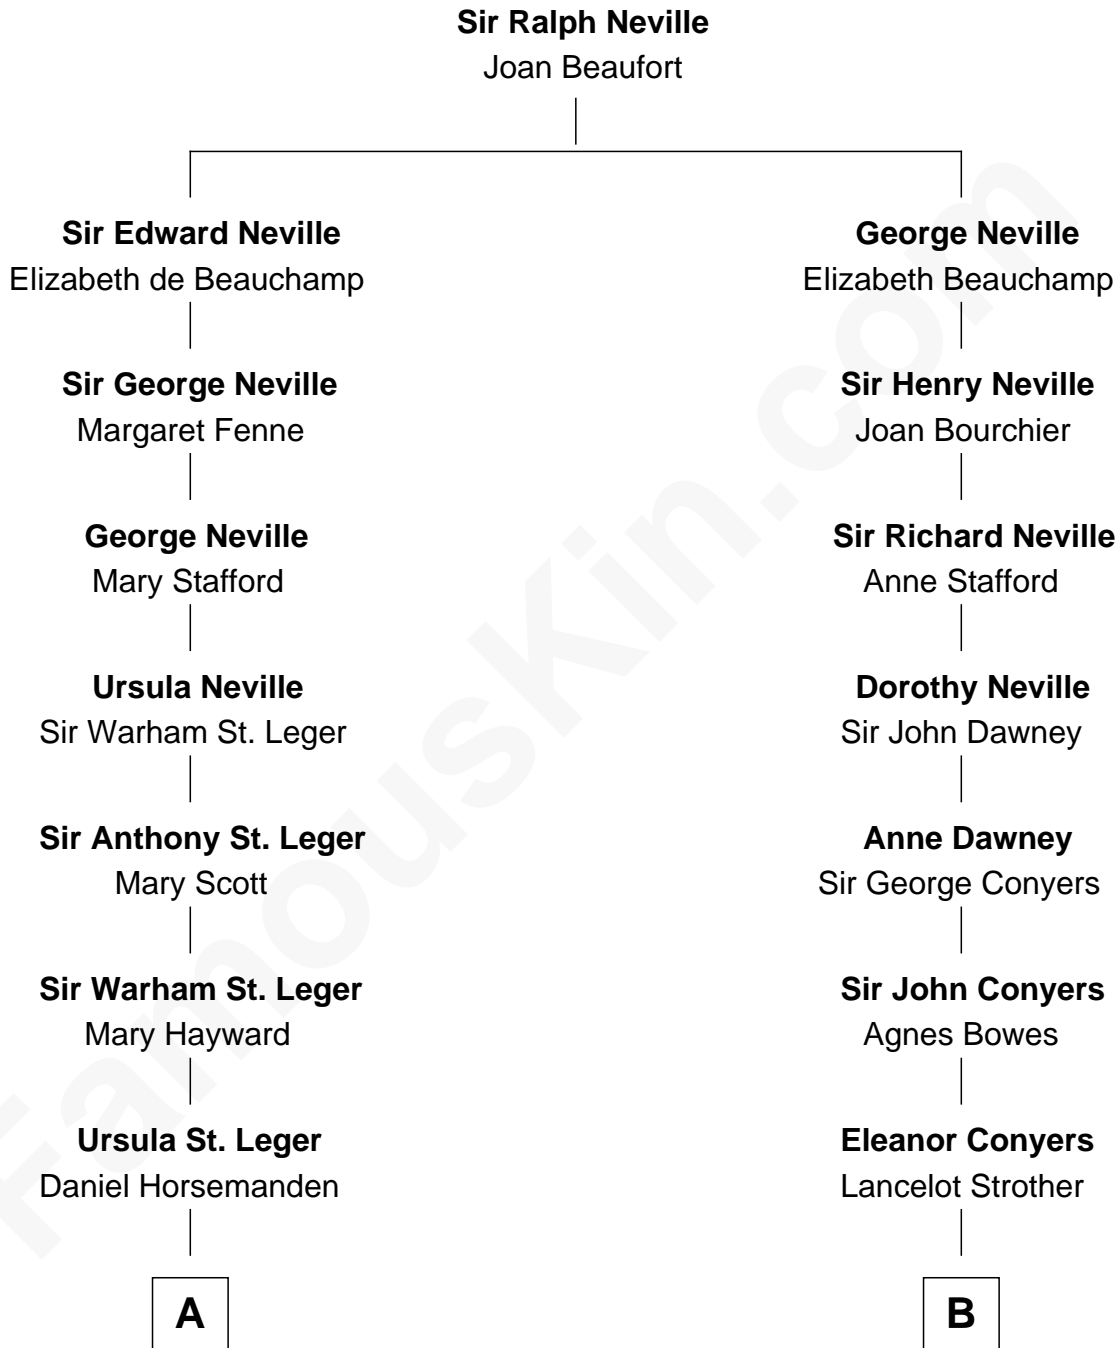

FamousKin.com
Relationship Chart of
Admiral Richard Byrd
Polar Explorer

15th cousin 3 times removed of

Parker Stevenson
TV and Movie Actor

C

Sarah Meade Price
Richard Stevenson Parker

Parker Stevenson
TV and Movie Actor

FamousKin.com