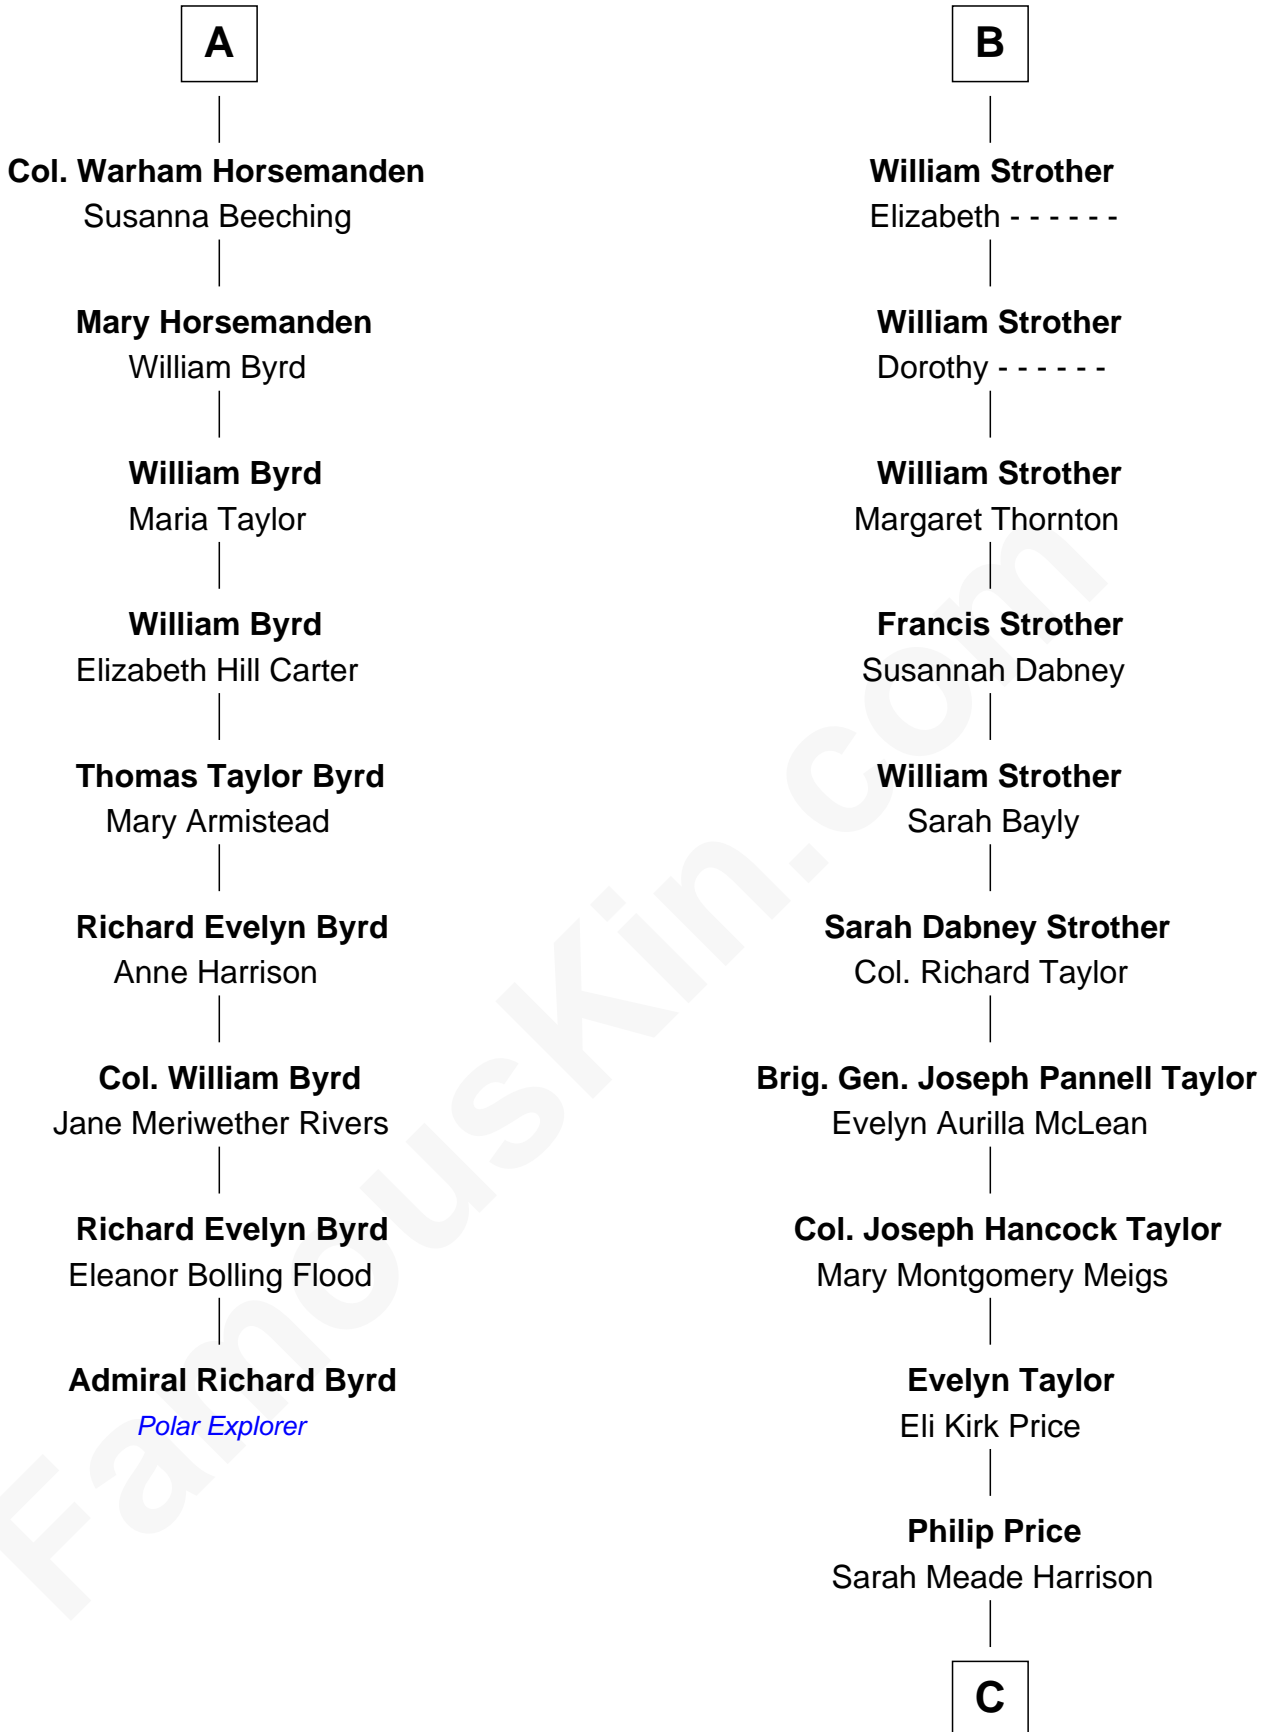

FamousKin.com
Relationship Chart of
Admiral Richard Byrd
Polar Explorer

15th cousin 3 times removed of

Parker Stevenson
TV and Movie Actor

C

Sarah Meade Price
Richard Stevenson Parker

Parker Stevenson
TV and Movie Actor

FamousKin.com