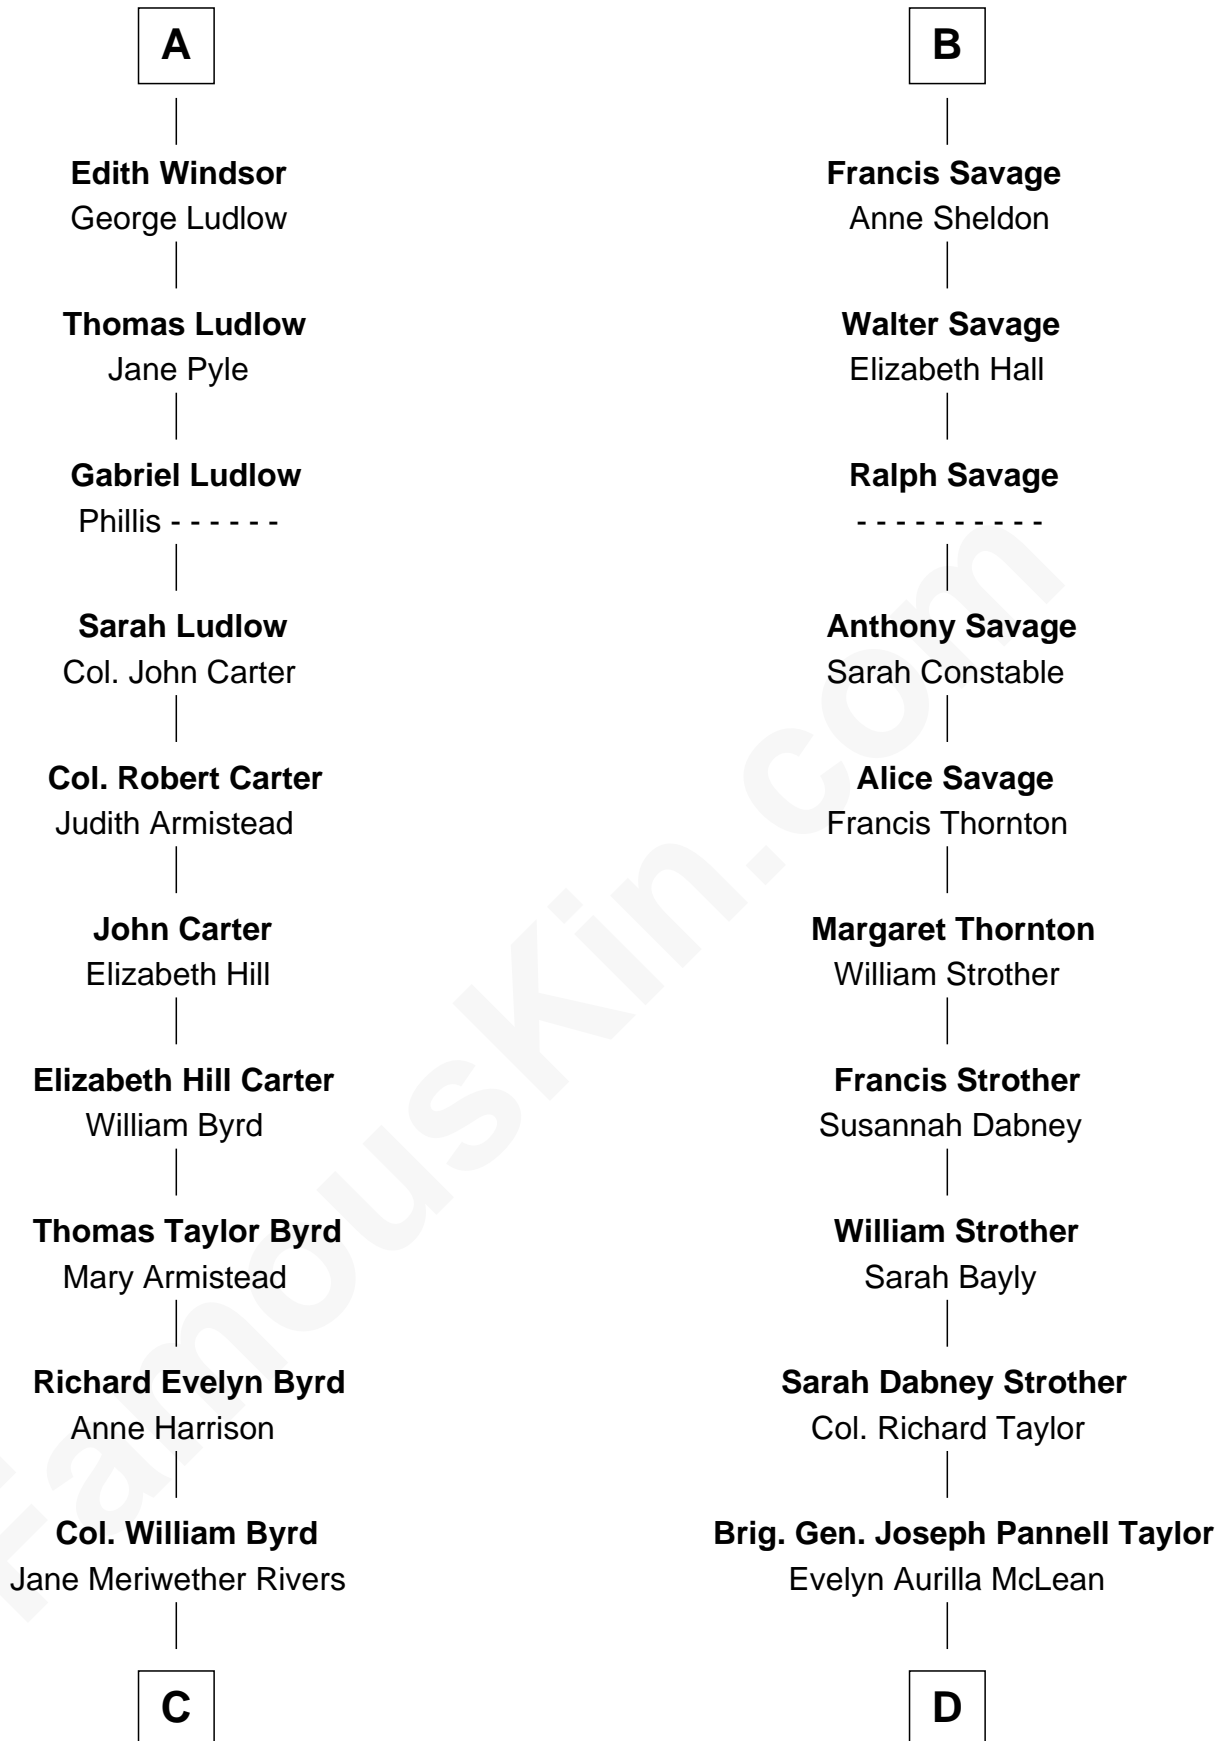

FamousKin.com
Relationship Chart of
Admiral Richard Byrd
Polar Explorer

18th cousin 3 times removed of

Parker Stevenson
TV and Movie Actor

Humphrey de Bohun
 Elizabeth Plantagenet

C

Richard Evelyn Byrd
Eleanor Bolling Flood

Admiral Richard Byrd
Polar Explorer

D

Col. Joseph Hancock Taylor
Mary Montgomery Meigs

Evelyn Taylor
Eli Kirk Price

Philip Price
Sarah Meade Harrison

Sarah Meade Price
Richard Stevenson Parker

Parker Stevenson
TV and Movie Actor