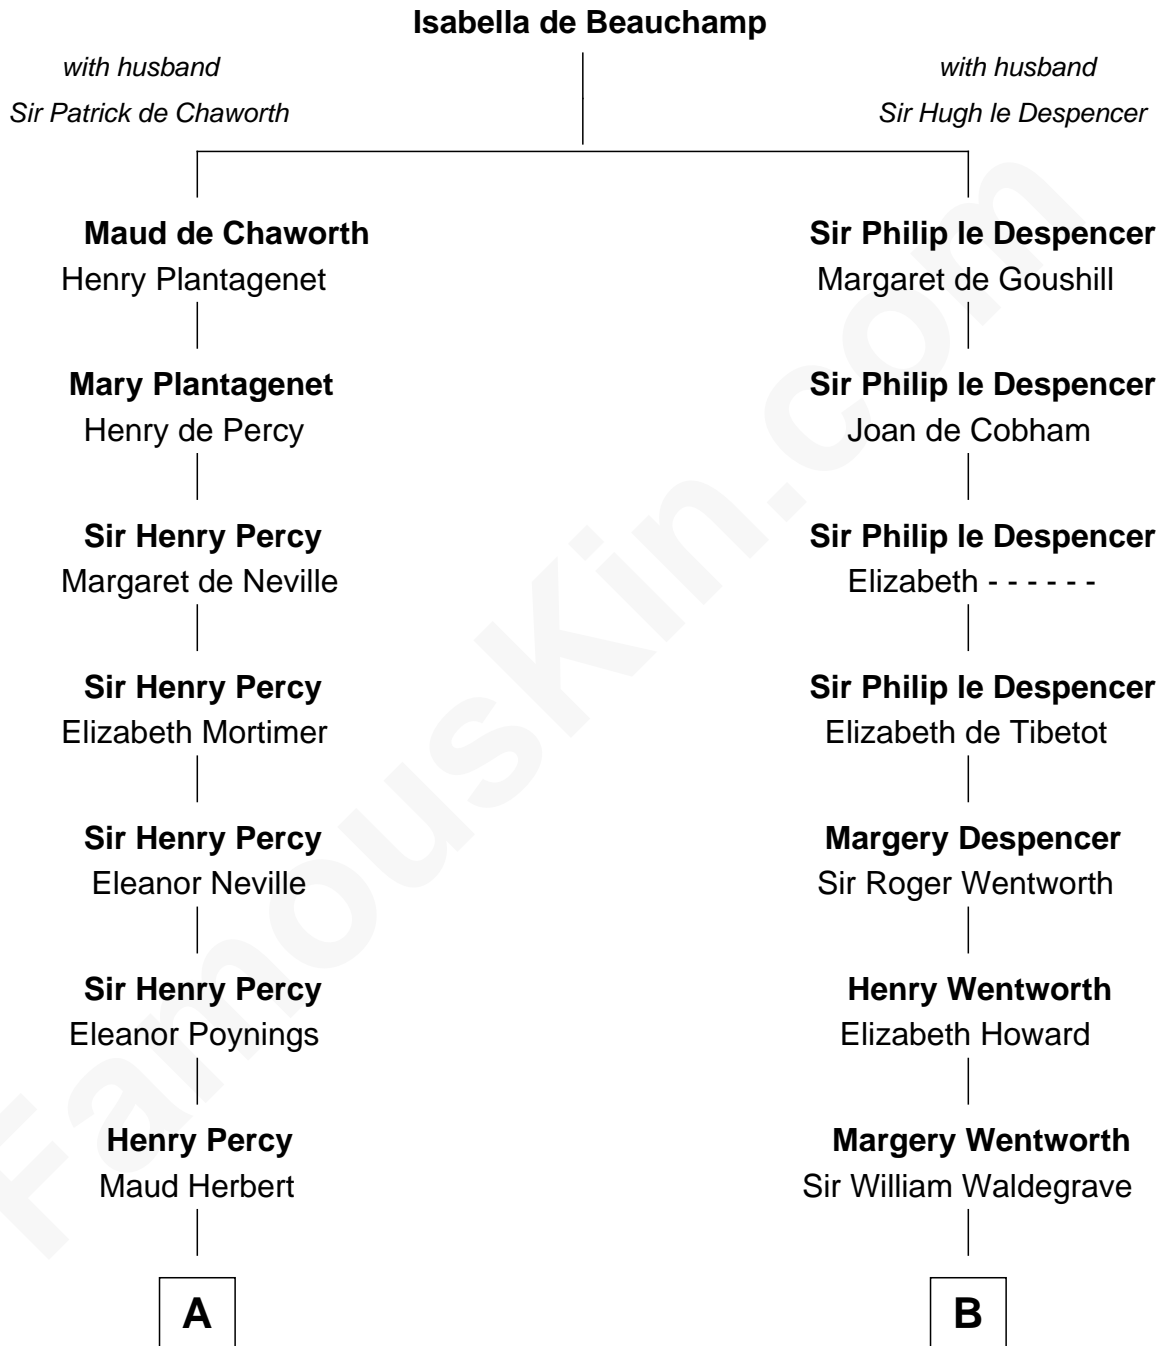

FamousKin.com

Relationship Chart of

Admiral Richard Byrd

Polar Explorer

21st cousin of

Bob Moore

Co-Founder, Bob's Red Mill

C

Thomas Taylor Byrd

Mary Armistead

Richard Evelyn Byrd

Anne Harrison

Col. William Byrd

Jane Meriwether Rivers

Richard Evelyn Byrd

Eleanor Bolling Flood

Admiral Richard Byrd

Polar Explorer

D

Morris Fox

Sarah A. Smith

Violette Fox

Daniel Francis Learnard

Clinton Morris Learnard

Gertrude Maud Yost

Doris Dell Learnard

Kenneth Earl Moore

Bob Moore

Co-Founder, Bob's Red Mill