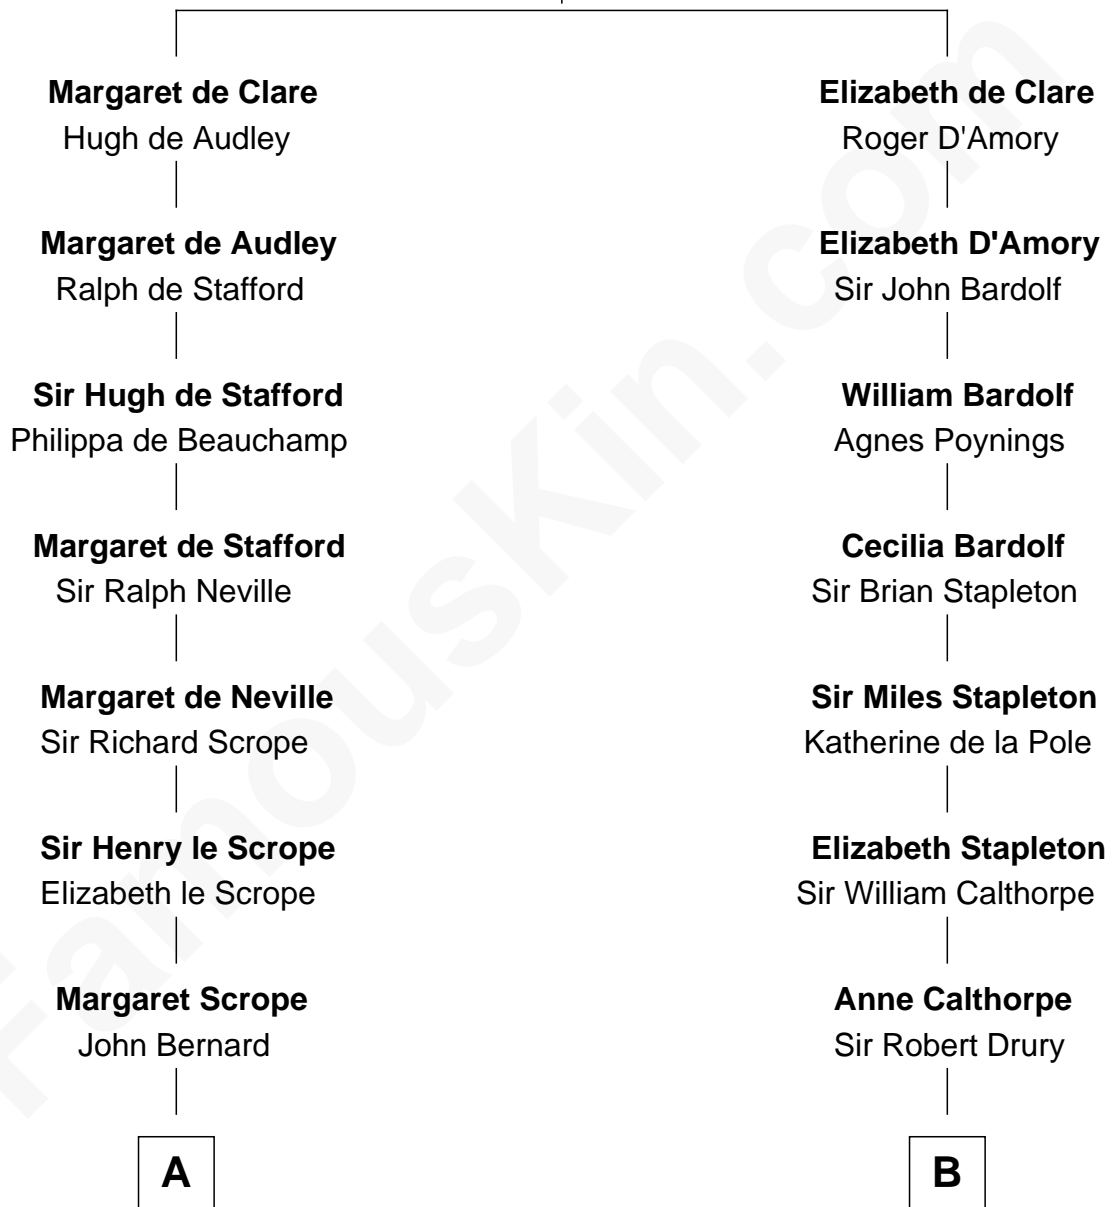

FamousKin.com
Relationship Chart of
Admiral Richard Byrd
Polar Explorer

19th cousin 2 times removed of

Bob Moore
Co-Founder, Bob's Red Mill

Sir Gilbert de Clare
 Joan of Acre

C

Col. William Byrd
Jane Meriwether Rivers

Richard Evelyn Byrd
Eleanor Bolling Flood

Admiral Richard Byrd
Polar Explorer

D

Morris Fox
Sarah A. Smith

Violette Fox
Daniel Francis Learnard

Clinton Morris Learnard
Gertrude Maud Yost

Doris Dell Learnard
Kenneth Earl Moore

Bob Moore
Co-Founder, Bob's Red Mill