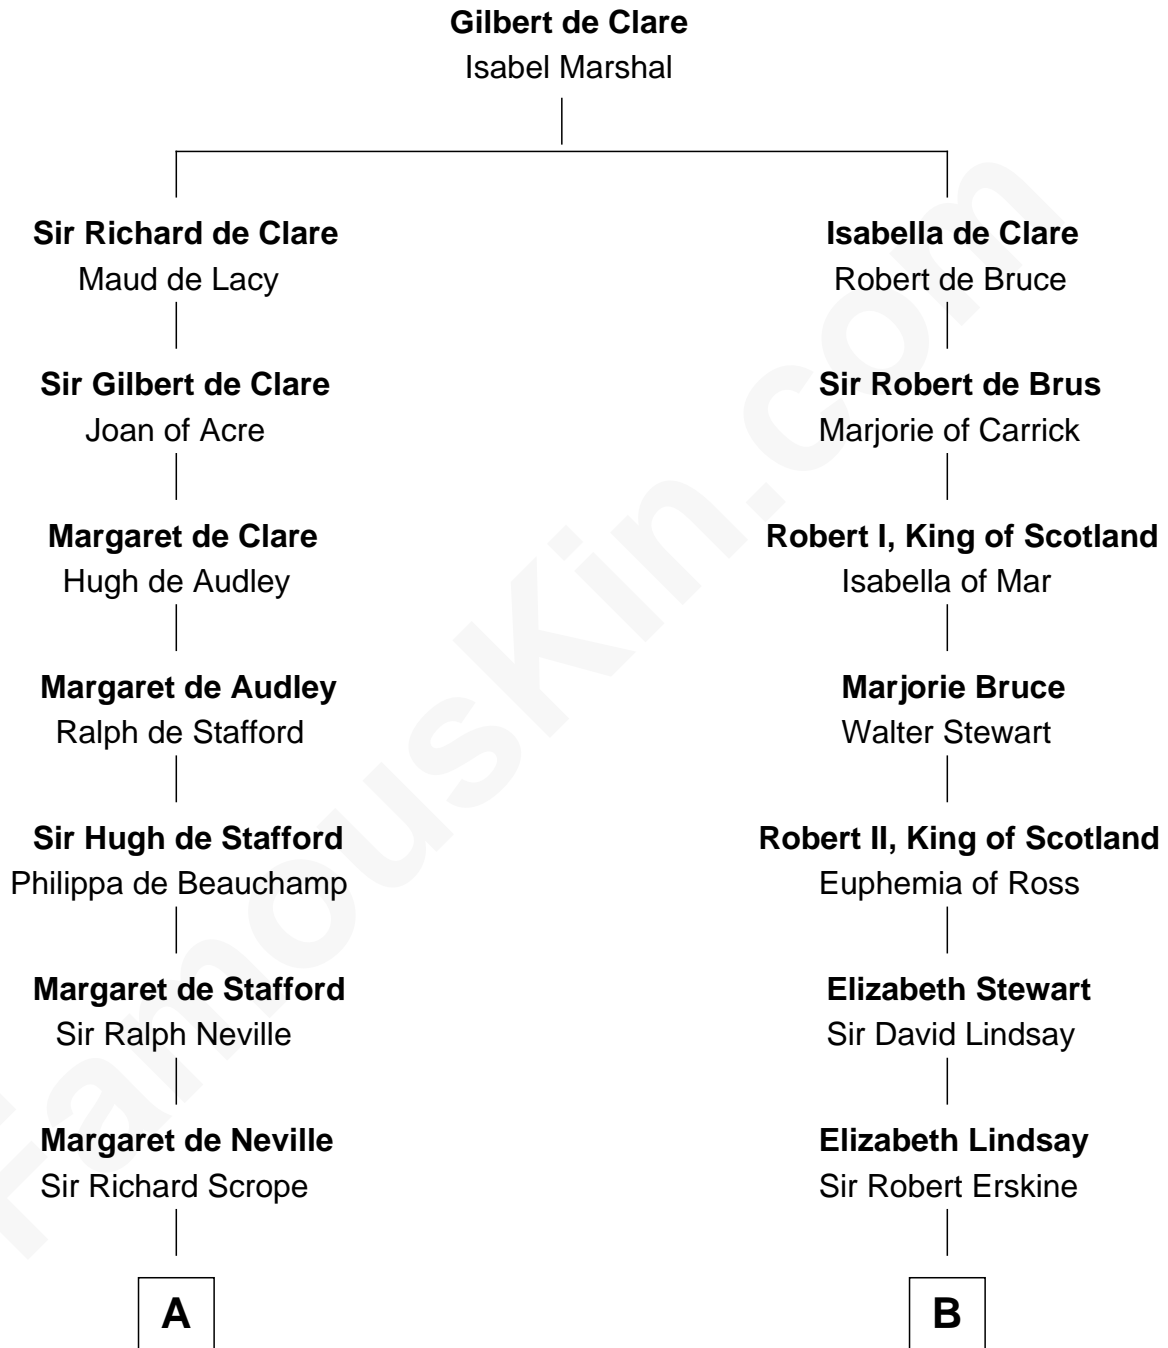

**FamousKin.com**  
**Relationship Chart of**  
**Admiral Richard Byrd**  
*Polar Explorer*

18th cousin 3 times removed of  
**General Hugh Mercer**  
*American Revolution*

**C**

**Benjamin Harrison**

Evelyn Taylor Byrd

**Anne Harrison**

Richard Evelyn Byrd

**Col. William Byrd**

Jane Meriwether Rivers

**Richard Evelyn Byrd**

Eleanor Bolling Flood

**Admiral Richard Byrd**

*Polar Explorer*

**D**

**William Mercer**

Anne Munro

**General Hugh Mercer**

*American Revolution*

FamousKin.com