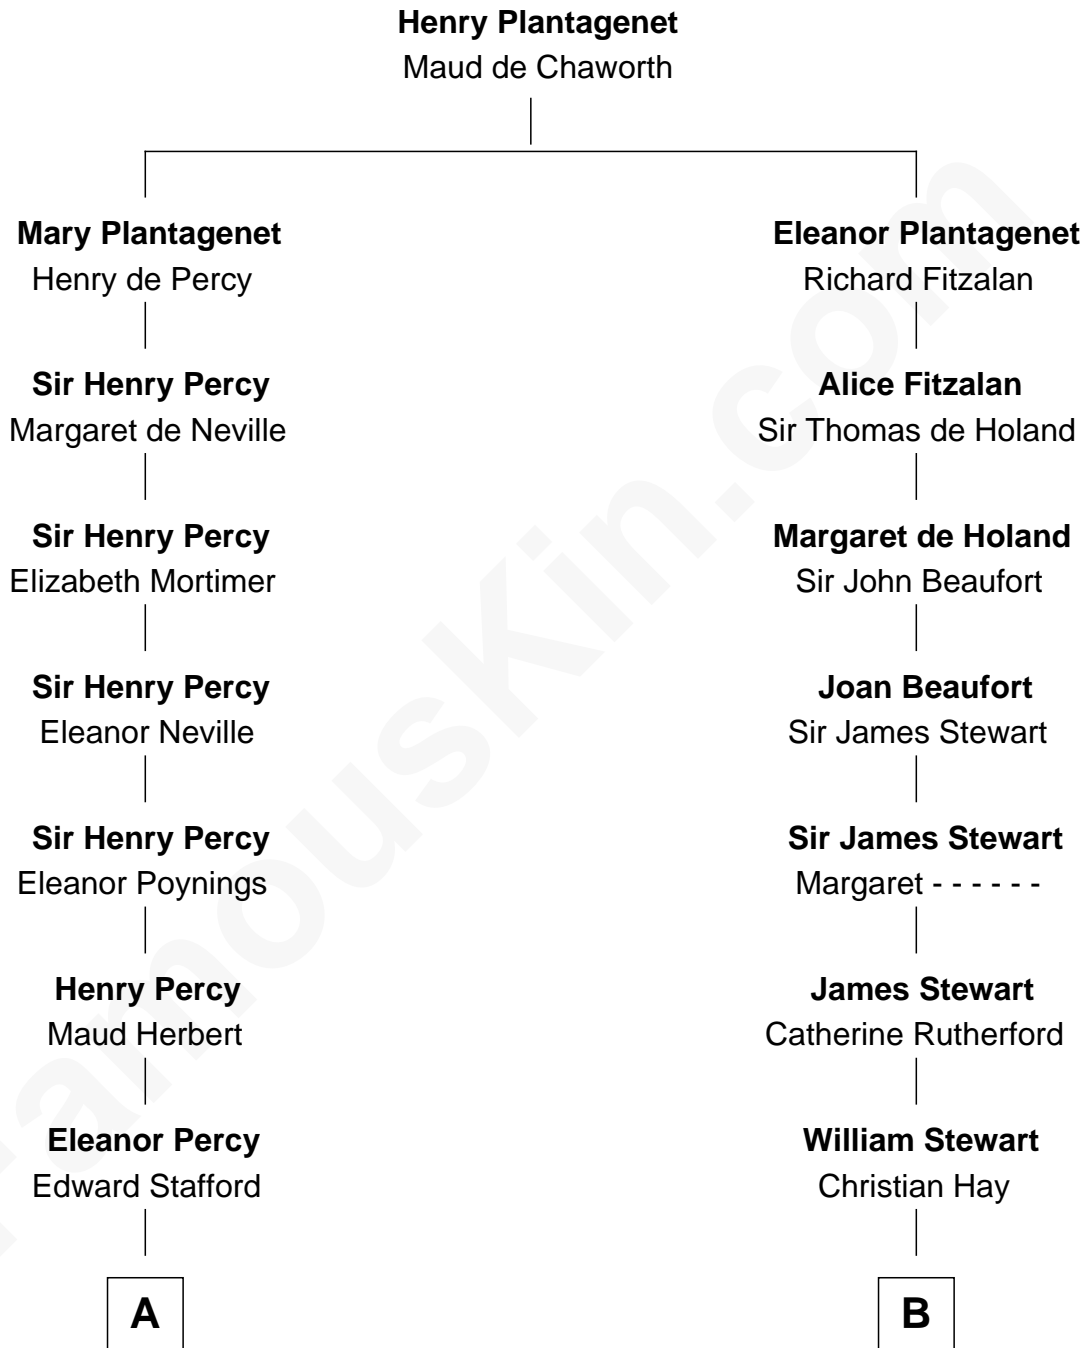

**FamousKin.com**  
**Relationship Chart of**  
**Admiral Richard Byrd**  
*Polar Explorer*

18th cousin 2 times removed of

**Johnny Mercer**  
*Songwriter and Co-Founder of Capitol Records*

**C**

**Richard Evelyn Byrd**  
Anne Harrison

**Col. William Byrd**  
Jane Meriwether Rivers

**Richard Evelyn Byrd**  
Eleanor Bolling Flood

**Admiral Richard Byrd**  
*Polar Explorer*

**D**

**George Anderson Mercer**  
Lillian Elizabeth Ciucevich

**Johnny Mercer**  
*Co-Founder of Capitol Records*

FamousKin.com