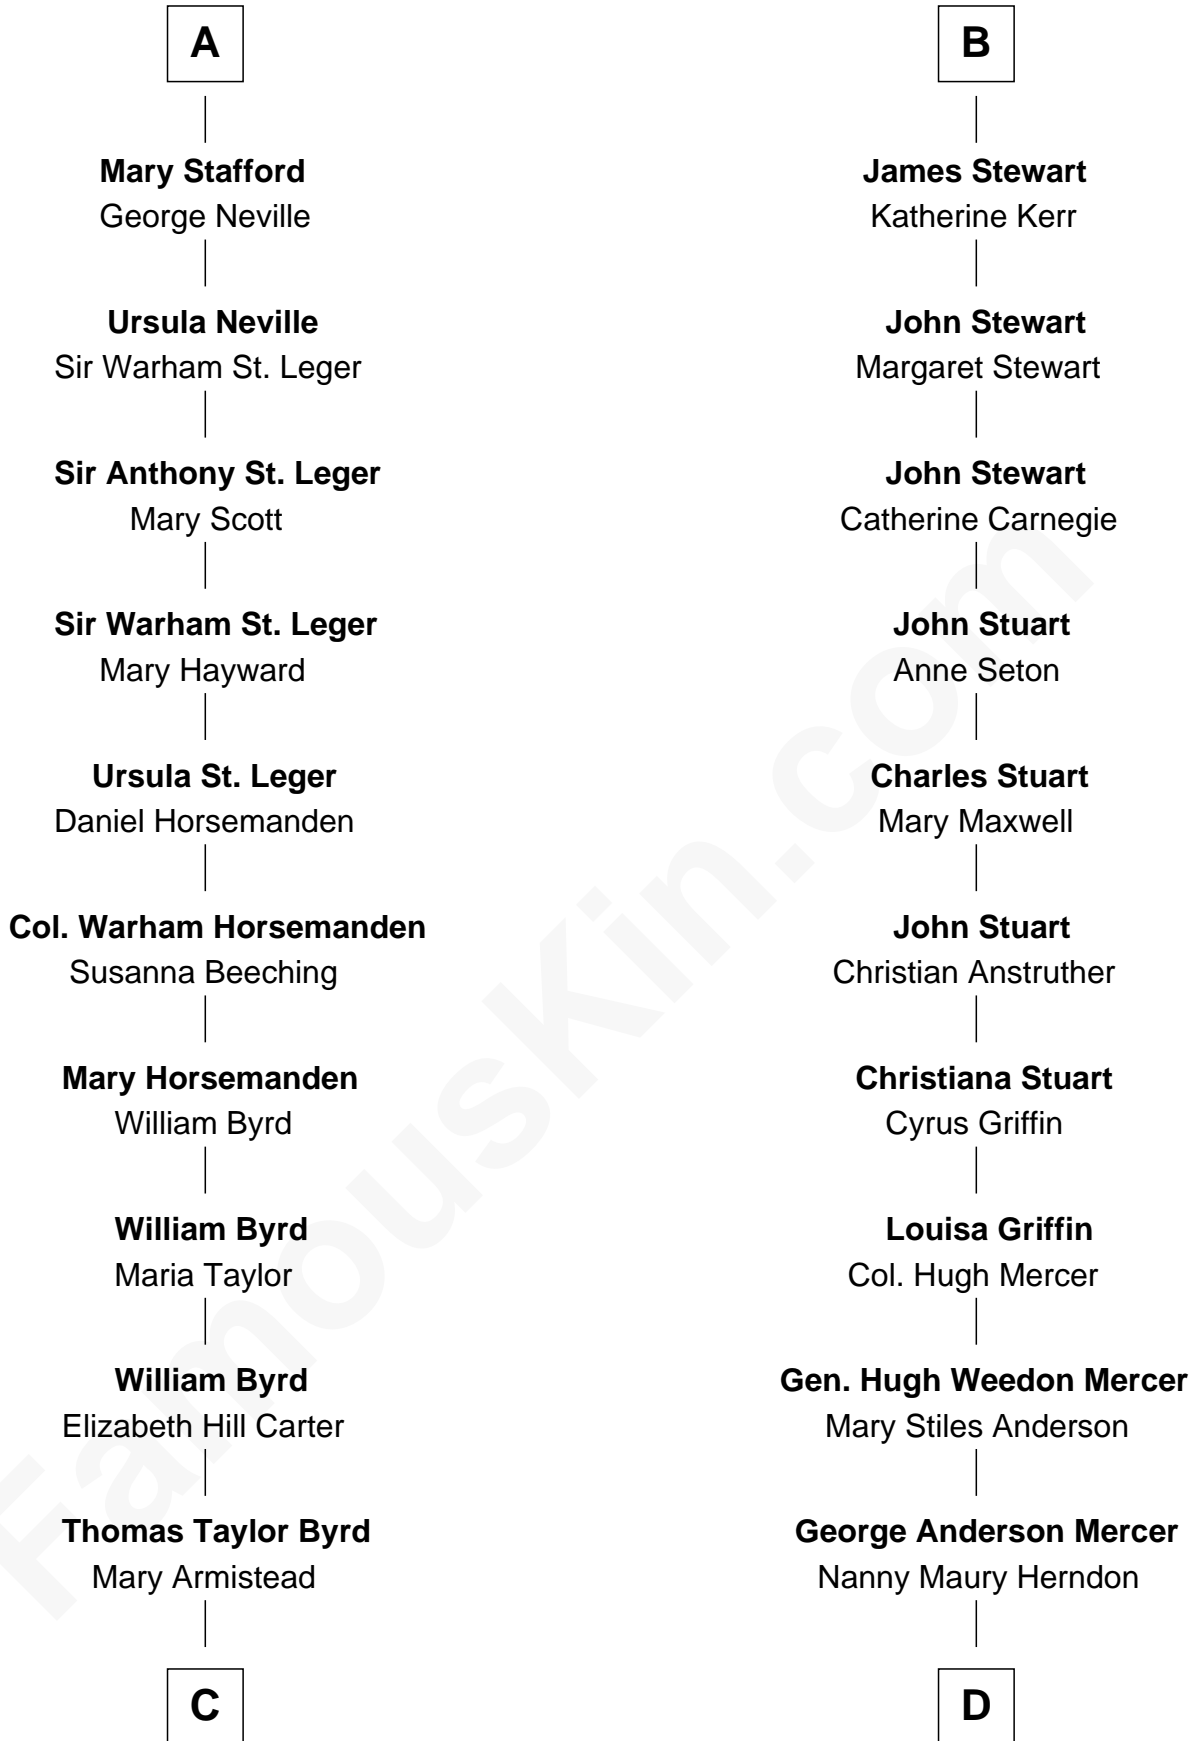

**FamousKin.com**  
**Relationship Chart of**  
**Admiral Richard Byrd**  
*Polar Explorer*

18th cousin 2 times removed of

**Johnny Mercer**  
*Songwriter and Co-Founder of Capitol Records*

**C**

**Richard Evelyn Byrd**  
Anne Harrison

**Col. William Byrd**  
Jane Meriwether Rivers

**Richard Evelyn Byrd**  
Eleanor Bolling Flood

**Admiral Richard Byrd**  
*Polar Explorer*

**D**

**George Anderson Mercer**  
Lillian Elizabeth Ciucevich

**Johnny Mercer**  
*Co-Founder of Capitol Records*