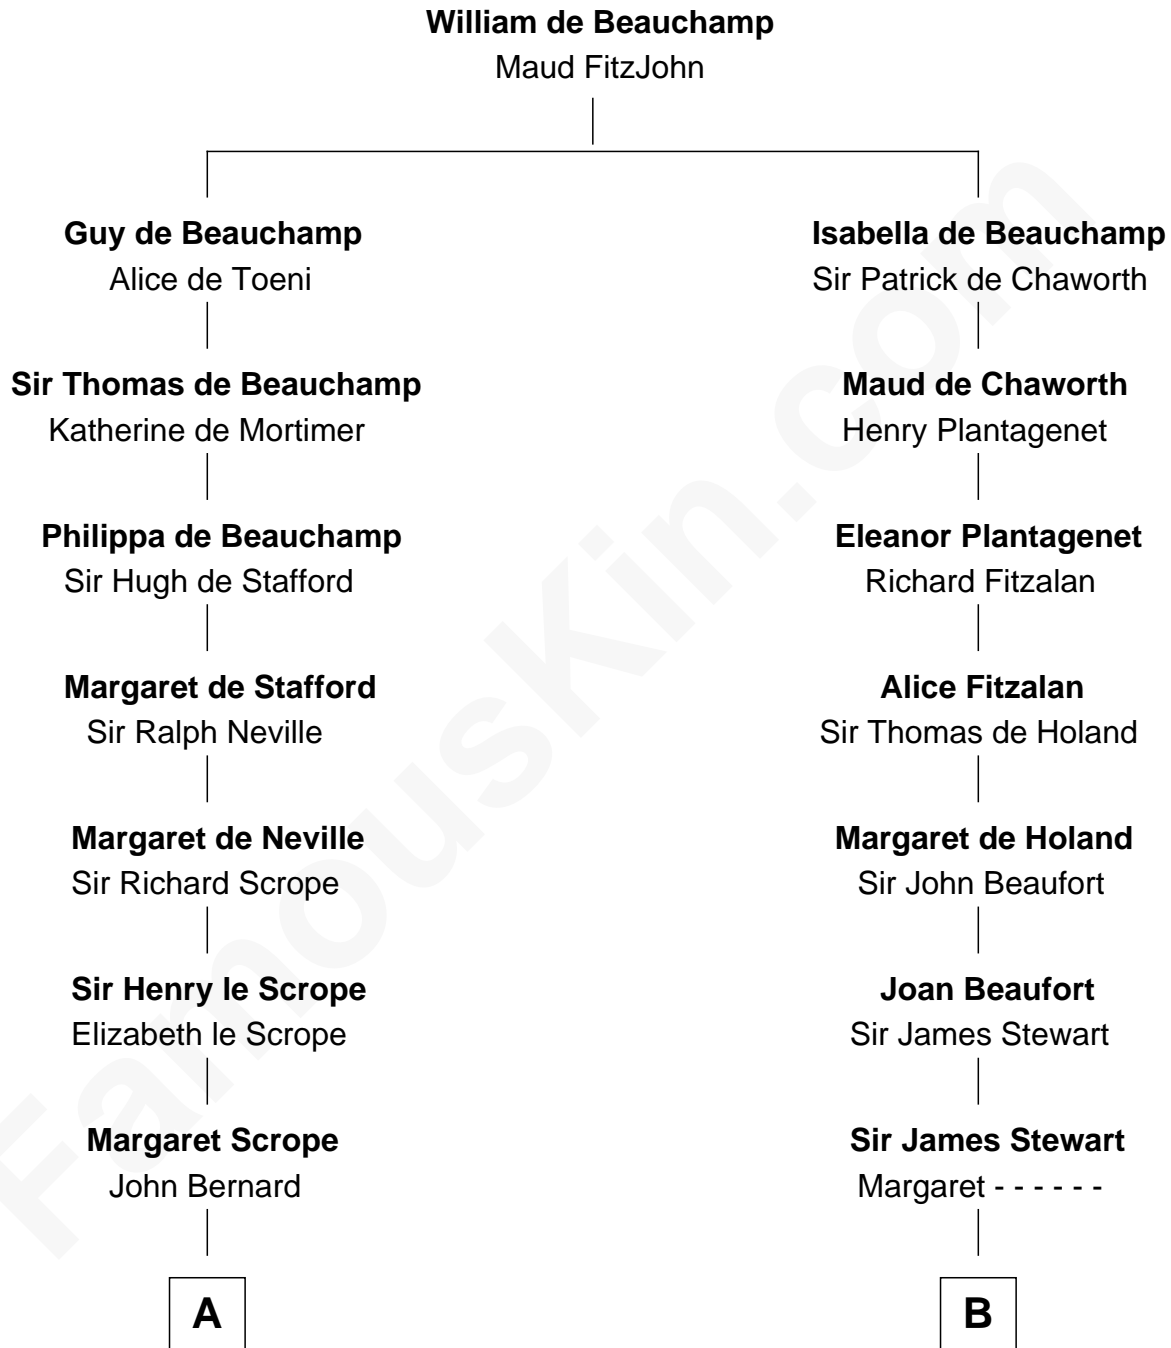

FamousKin.com
Relationship Chart of
Admiral Richard Byrd
Polar Explorer

19th cousin 1 time removed of

Johnny Mercer
Songwriter and Co-Founder of Capitol Records

C

Col. William Byrd
Jane Meriwether Rivers

Richard Evelyn Byrd
Eleanor Bolling Flood

Admiral Richard Byrd
Polar Explorer

D

Gen. Hugh Weedon Mercer
Mary Stiles Anderson

George Anderson Mercer
Nanny Maury Herndon

George Anderson Mercer
Lillian Elizabeth Ciucevich

Johnny Mercer
Co-Founder of Capitol Records