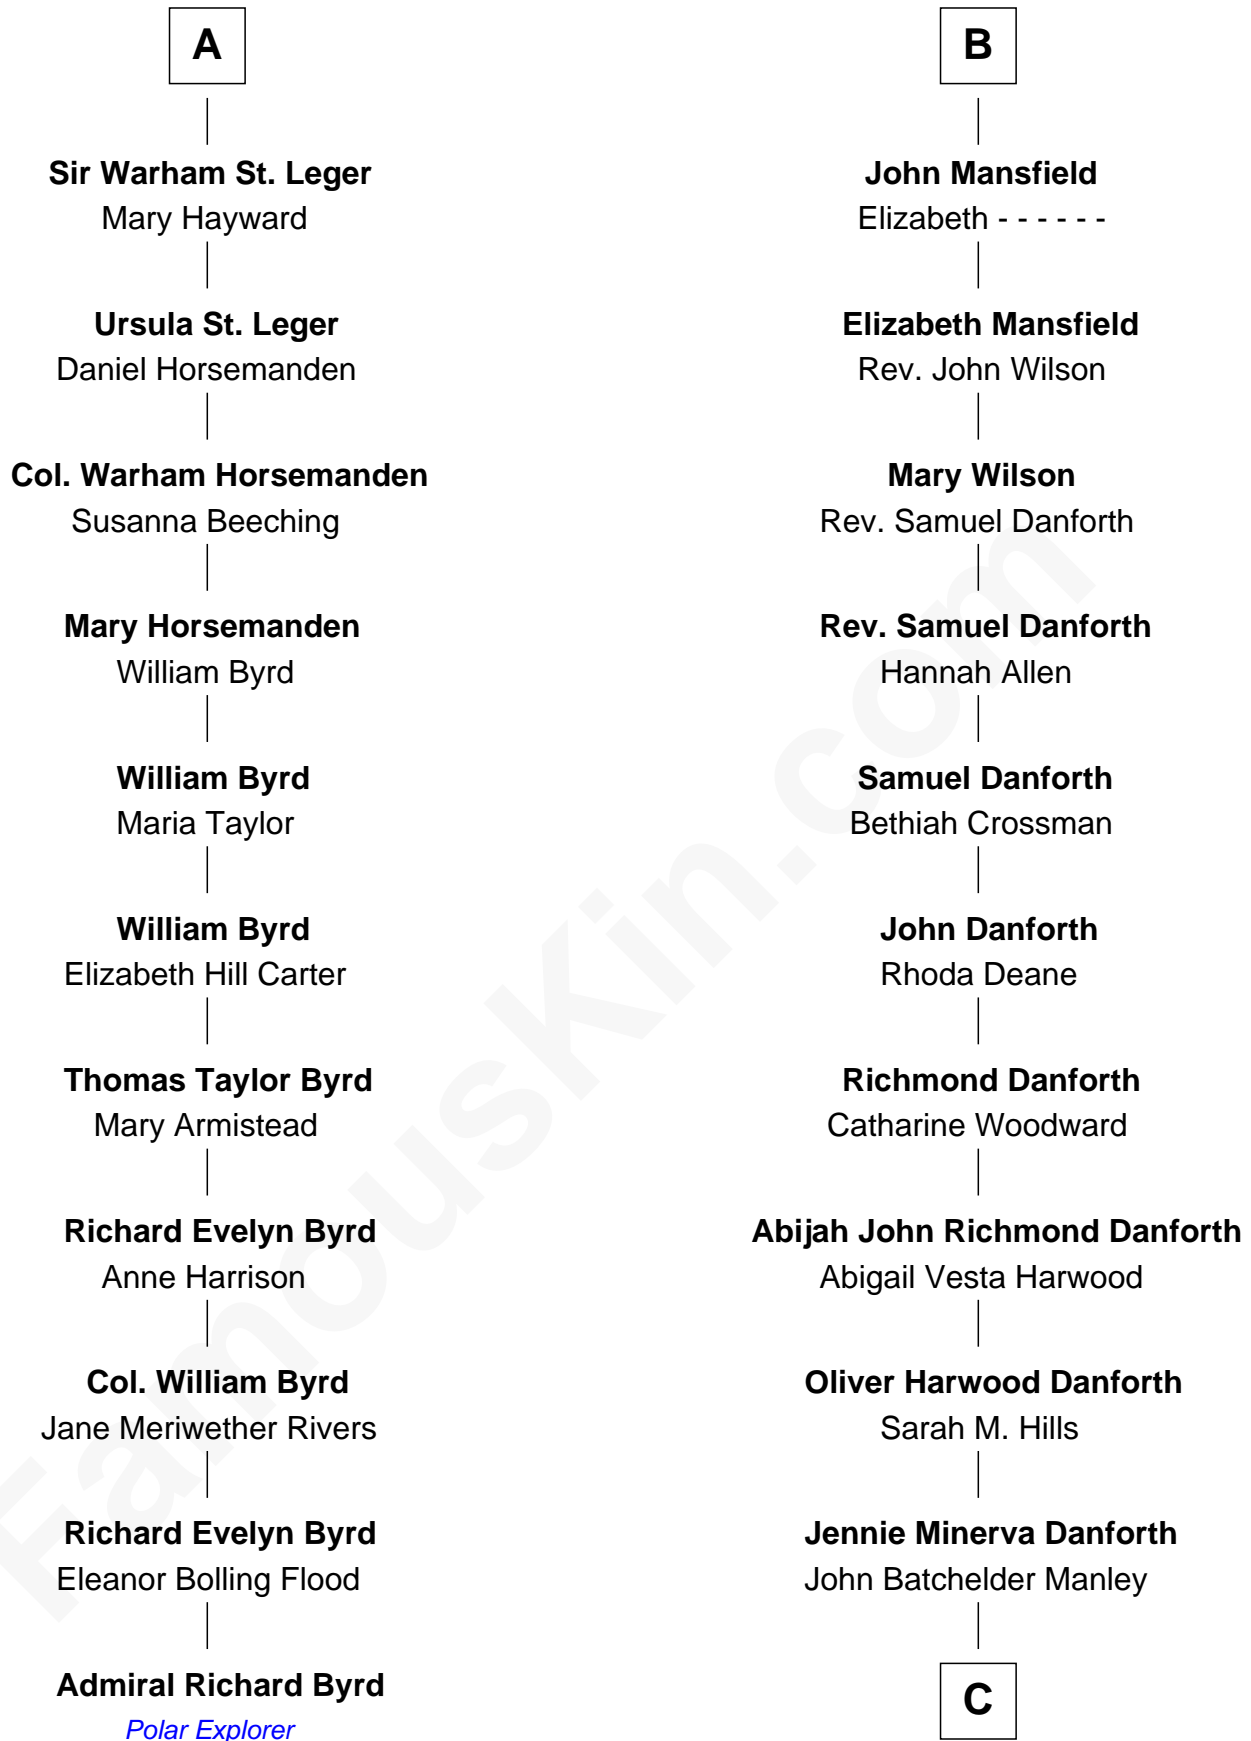

**FamousKin.com**  
**Relationship Chart of**  
**Admiral Richard Byrd**

*Polar Explorer*

17th cousin 2 times removed of

**Zach Snyder**

*Filmmaker*

**Sir Henry Percy**  
 Elizabeth Mortimer

**Sir Henry Percy**  
 Eleanor Neville

**Sir Henry Percy**  
 Eleanor Poynings

**Henry Percy**  
 Maud Herbert

**Eleanor Percy**  
 Edward Stafford

**Mary Stafford**  
 George Neville

**Ursula Neville**  
 Sir Warham St. Leger

**Sir Anthony St. Leger**  
 Mary Scott

**A**

**Elizabeth Percy**  
 Sir John Clifford

**Thomas Clifford**  
 Joan Dacre

**John Clifford**  
 Margaret Bromflete

**Henry Clifford**  
 Anne St. John

**Elizabeth Clifford**  
 Sir Ralph Bowes

**Margery Bowes**  
 Sir Ralph Eure

**Anne Eure**  
 Lancelot Mansfield

**B**

C

**Helen Danforth Manley**  
Dr. Edgar Earl Reeves

**Marsha Manley Reeves**  
Charles Edward Snyder

**Zach Snyder**  
*Filmmaker*

FamousKin.com