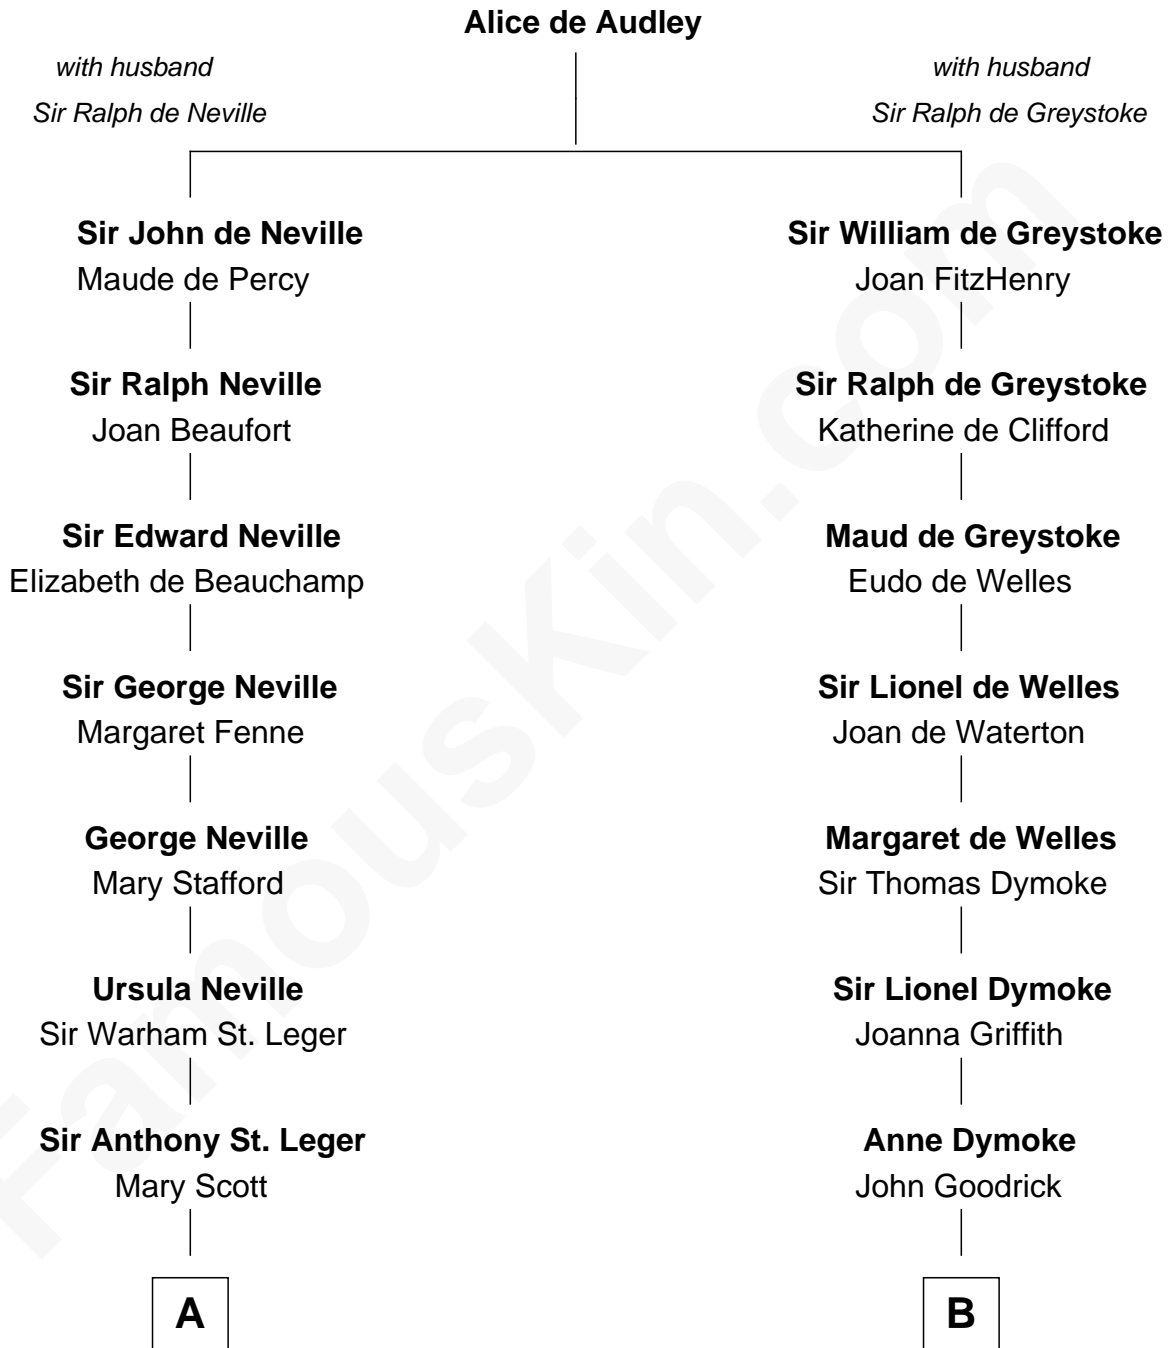

FamousKin.com
Relationship Chart of
Admiral Richard Byrd
Polar Explorer

17th cousin 1 time removed of
Robert Frost
Poet and Playwright

C

William Prescott Frost

Isabella Moodie

Robert Frost

Poet and Playwright

FamousKin.com