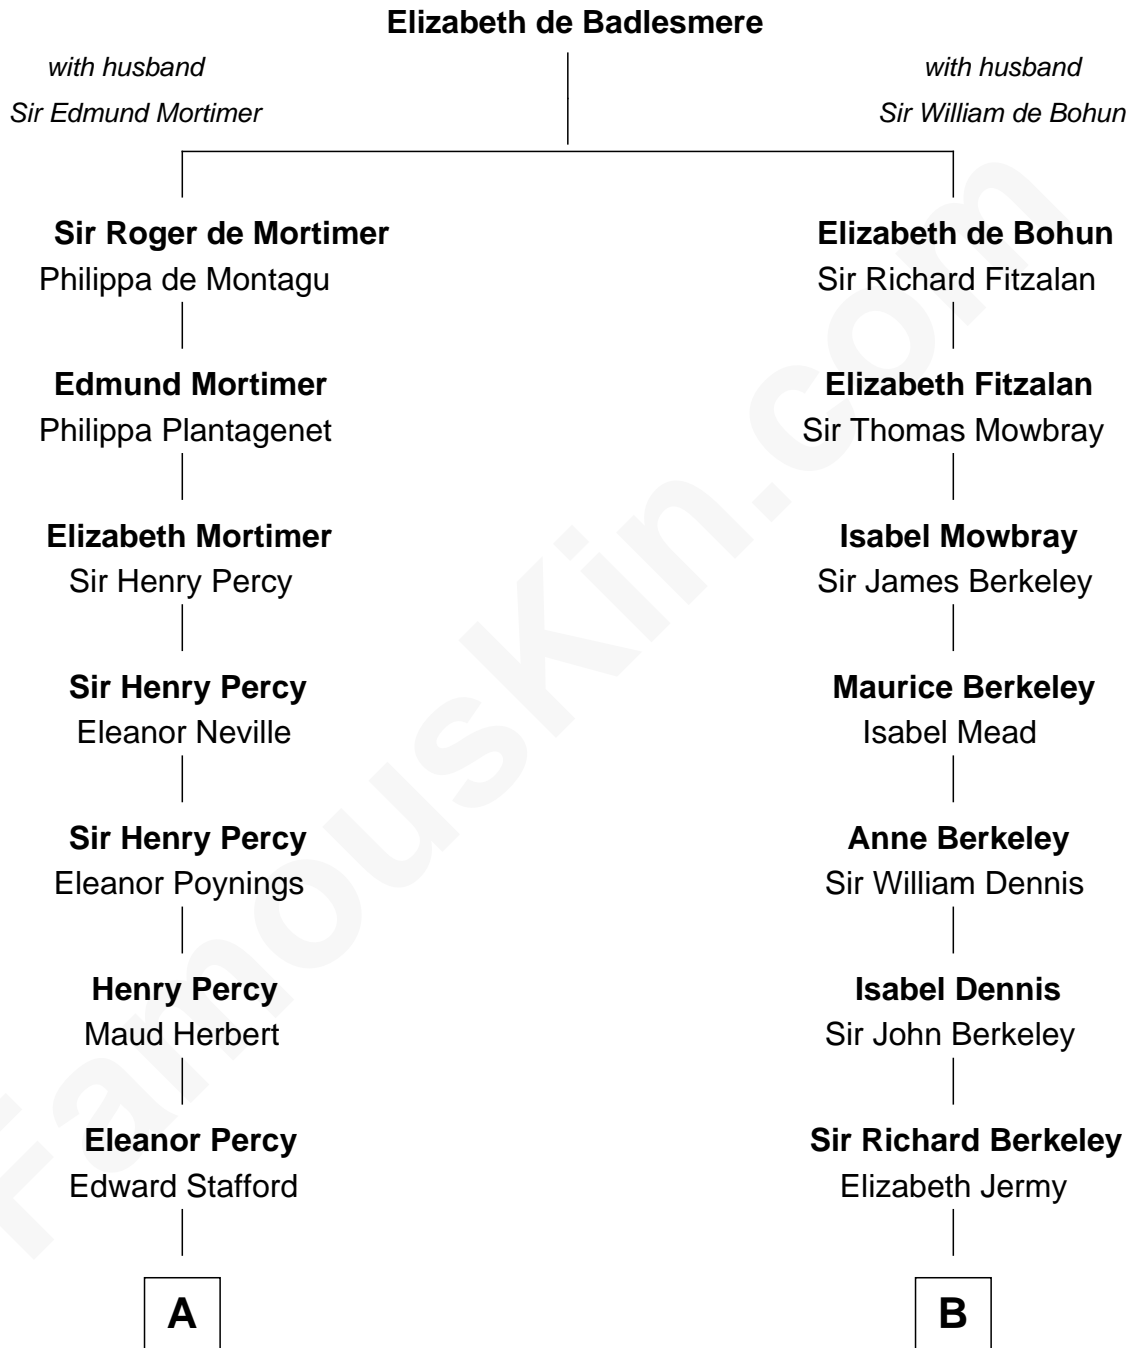

**FamousKin.com**  
**Relationship Chart of**  
**Admiral Richard Byrd**  
*Polar Explorer*

18th cousin 2 times removed of  
**Robert Frost**  
*Poet and Playwright*

**C**

**Richard Evelyn Byrd**

Anne Harrison

**Col. William Byrd**

Jane Meriwether Rivers

**Richard Evelyn Byrd**

Eleanor Bolling Flood

**Admiral Richard Byrd**

*Polar Explorer*

**D**

**William Prescott Frost**