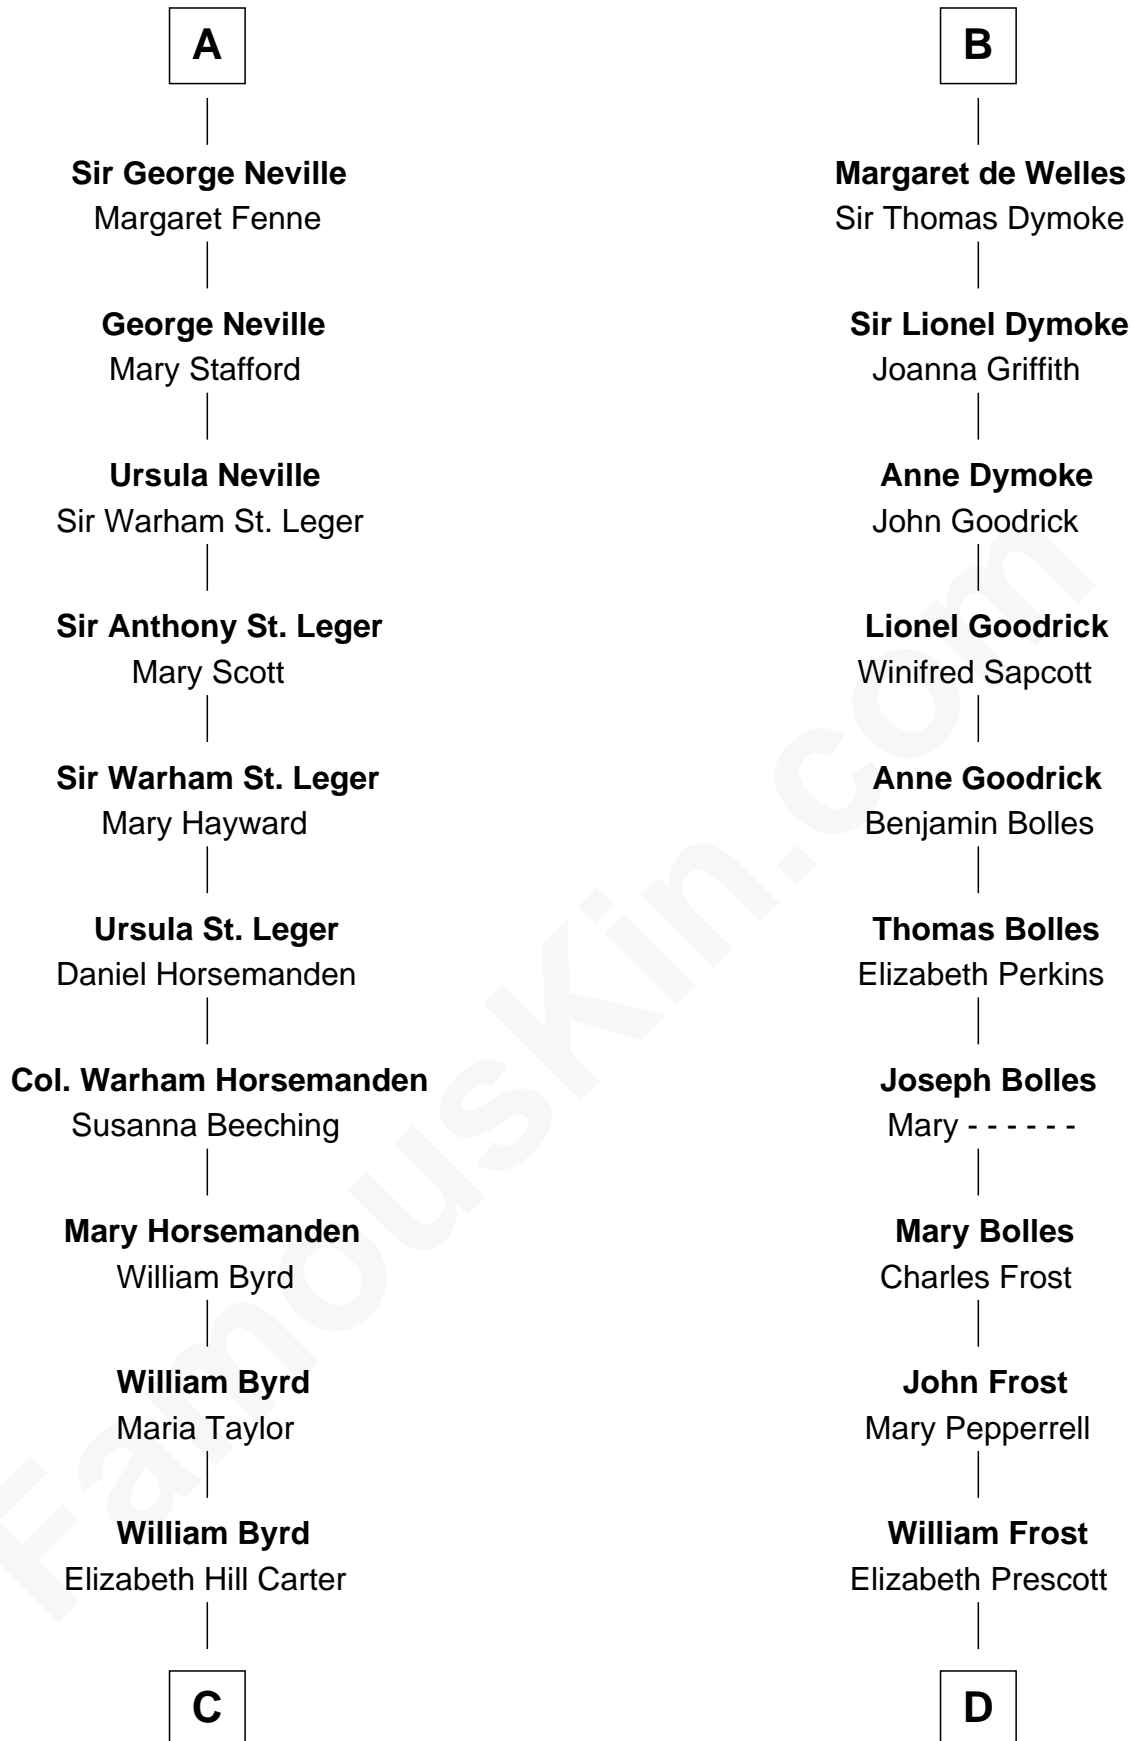

### Admiral Richard Byrd

*Polar Explorer*

21st cousin of

### Robert Frost

*Poet and Playwright*

**Robert I, Count of Artois**

Matilda of Brabant

**C**

**Thomas Taylor Byrd**

Mary Armistead

**Richard Evelyn Byrd**

Anne Harrison

**Col. William Byrd**

Jane Meriwether Rivers

**Richard Evelyn Byrd**

Eleanor Bolling Flood

**Admiral Richard Byrd**

*Polar Explorer*

**D**

**William Frost**

Sarah Holt

**Samuel Abbott Frost**

Mary Blunt

**William Prescott Frost**

Judith Colcord

**William Prescott Frost**

Isabella Moodie