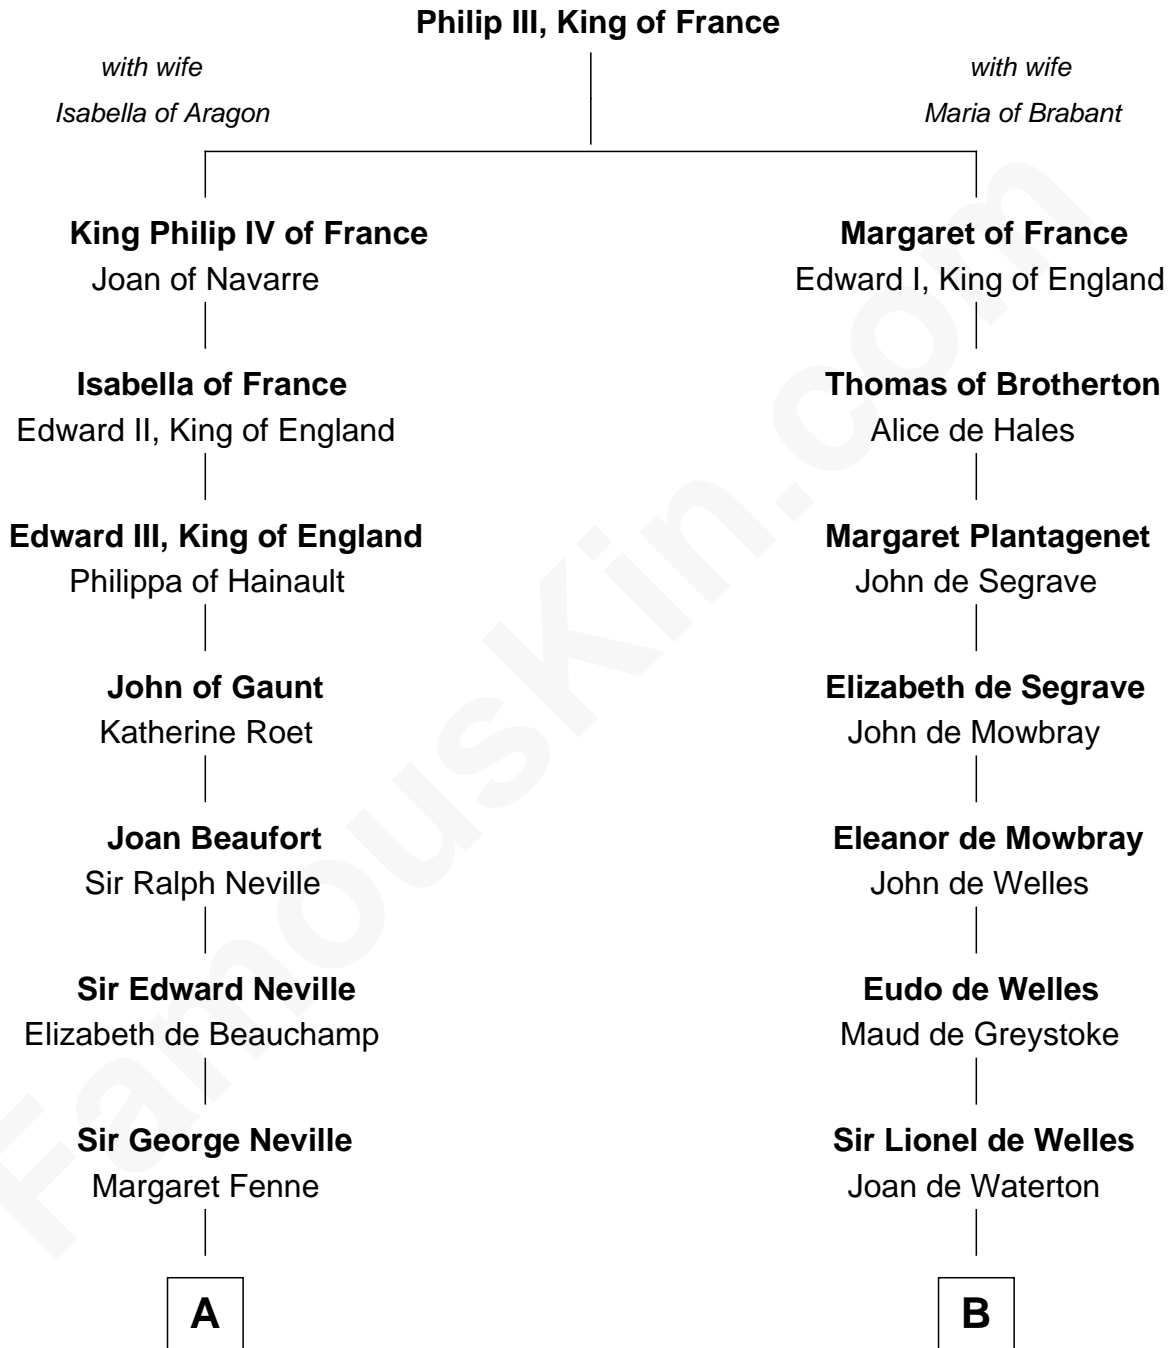

FamousKin.com
Relationship Chart of
Admiral Richard Byrd
Polar Explorer

20th cousin 1 time removed of
Robert Frost
Poet and Playwright

C

Richard Evelyn Byrd

Anne Harrison

Col. William Byrd
Jane Meriwether Rivers

Richard Evelyn Byrd
Eleanor Bolling Flood

Admiral Richard Byrd
Polar Explorer

D

William Frost

Sarah Holt

Samuel Abbott Frost
Mary Blunt

William Prescott Frost
Judith Colcord

William Prescott Frost
Isabella Moodie