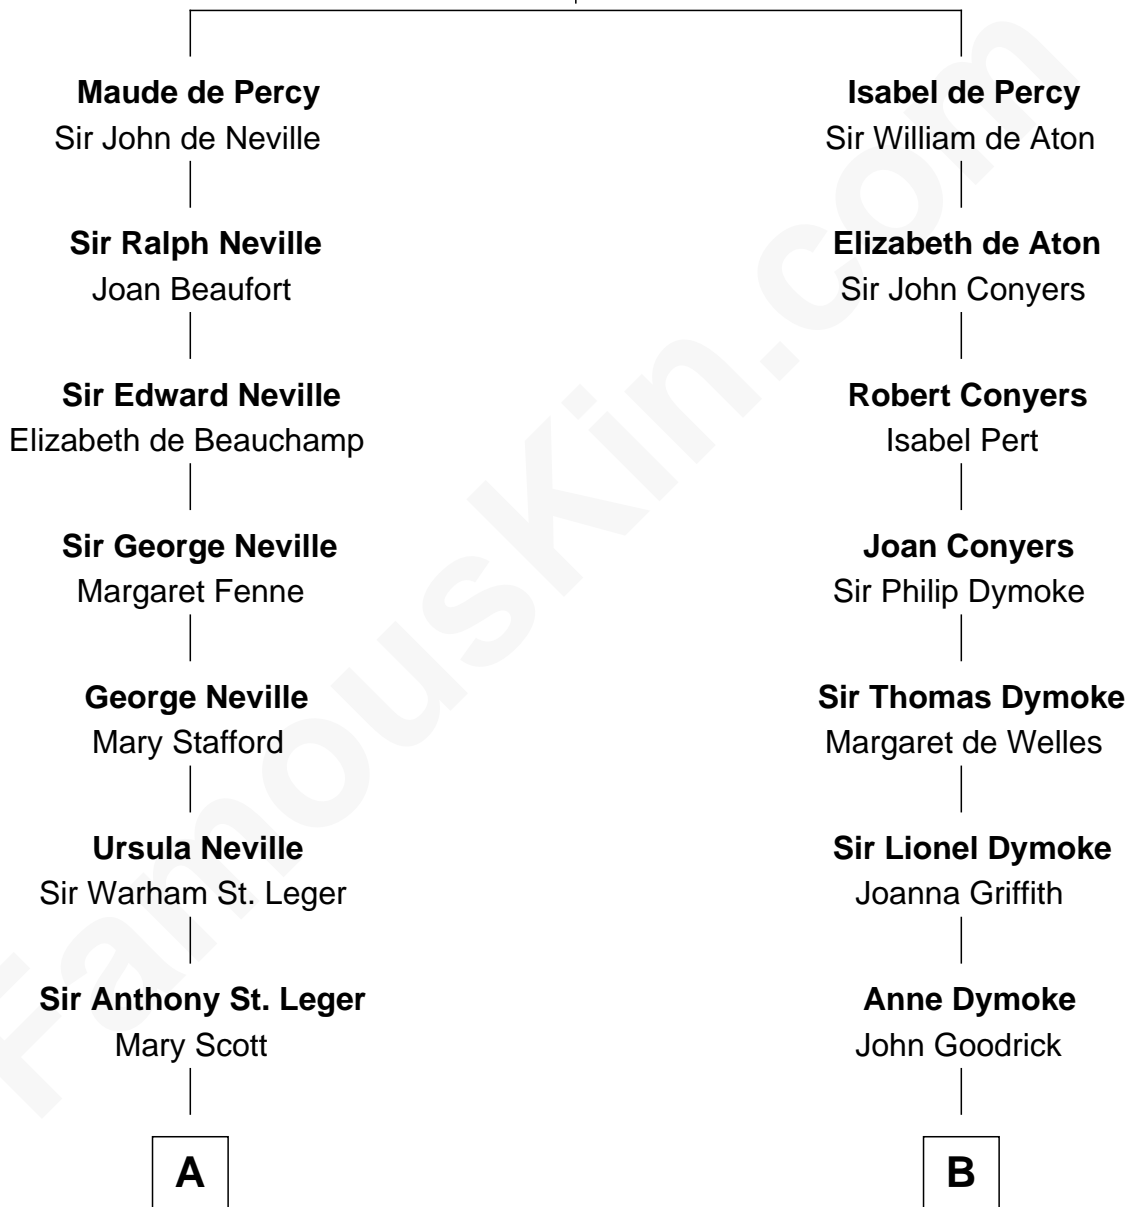

**FamousKin.com**  
**Relationship Chart of**  
**Admiral Richard Byrd**  
*Polar Explorer*

17th cousin 1 time removed of  
**Robert Frost**  
*Poet and Playwright*

**Sir Henry de Percy**  
 Idoine de Clifford

**C**

**William Prescott Frost**

Isabella Moodie

**Robert Frost**

*Poet and Playwright*

FamousKin.com