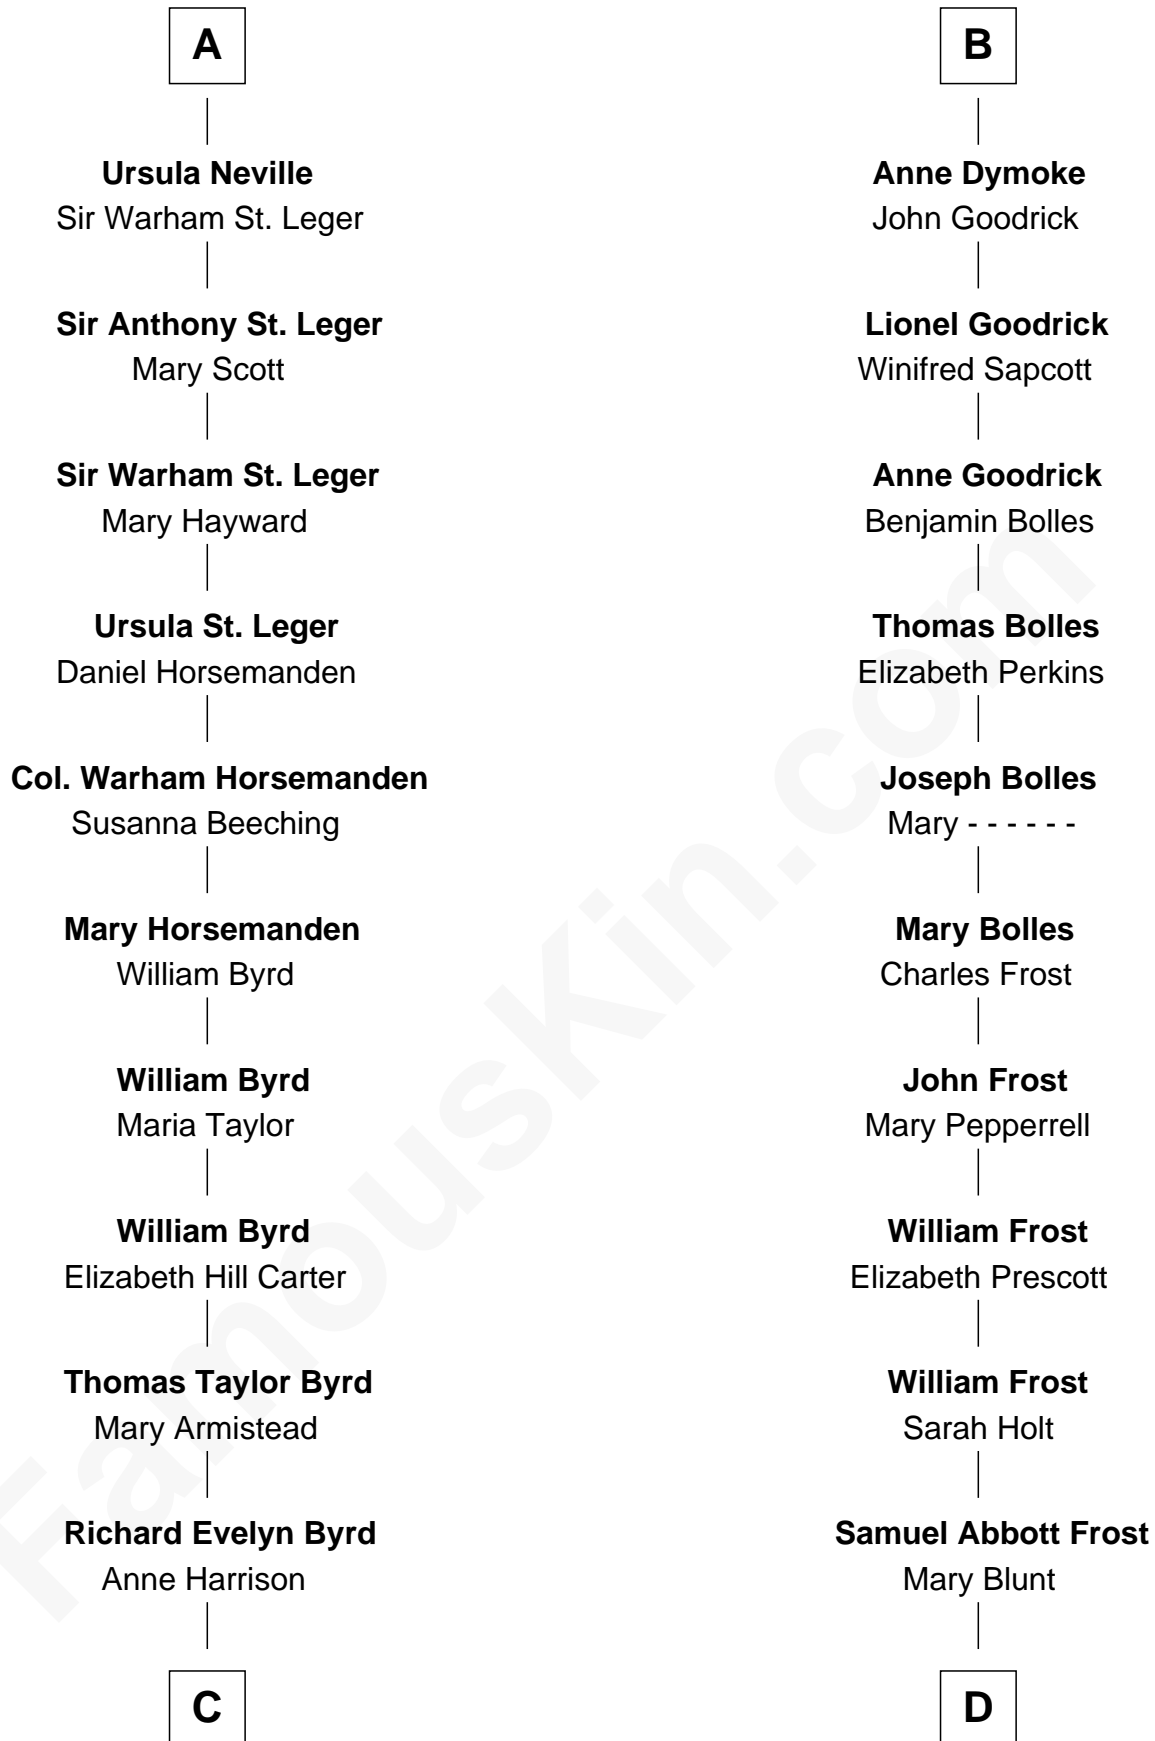

FamousKin.com

Relationship Chart of

Admiral Richard Byrd

Polar Explorer

19th cousin of

Robert Frost

Poet and Playwright

Sir Maurice de Berkeley

Isabel de Berkeley

Sir Robert de Clifford

Sir Roger de Clifford

Maud de Beauchamp

Katherine de Clifford

Sir Ralph de Greystoke

Maud de Greystoke

Eudo de Welles

Sir Lionel de Welles

Joan de Waterton

Margaret de Welles

Sir Thomas Dymoke

Sir Lionel Dymoke

Joanna Griffith

B

C

Col. William Byrd
Jane Meriwether Rivers

Richard Evelyn Byrd
Eleanor Bolling Flood

Admiral Richard Byrd
Polar Explorer

D

William Prescott Frost
Judith Colcord

William Prescott Frost
Isabella Moodie

Robert Frost
Poet and Playwright