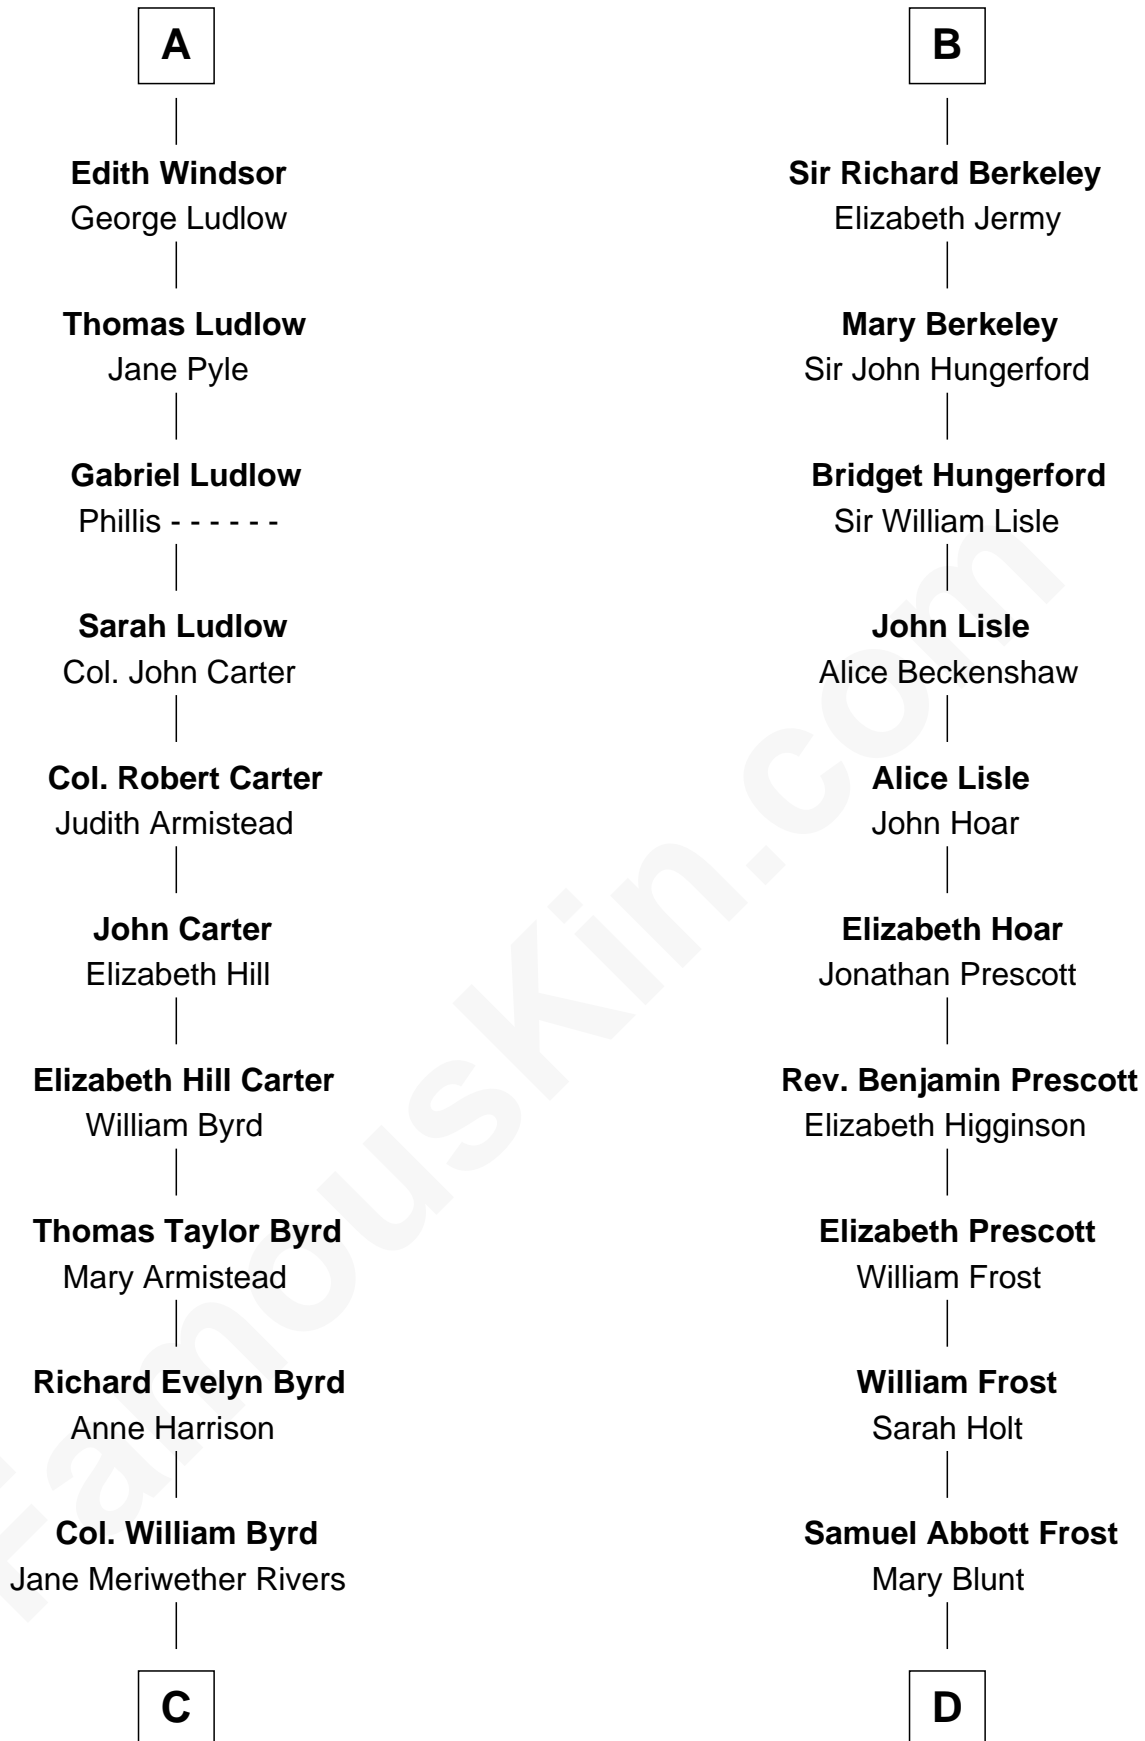

FamousKin.com
Relationship Chart of
Admiral Richard Byrd
Polar Explorer

18th cousin 1 time removed of
Robert Frost
Poet and Playwright

Humphrey de Bohun
 Elizabeth Plantagenet

C

Richard Evelyn Byrd
Eleanor Bolling Flood

Admiral Richard Byrd
Polar Explorer

D

William Prescott Frost
Judith Colcord

William Prescott Frost
Isabella Moodie

Robert Frost
Poet and Playwright

FamousKin.com