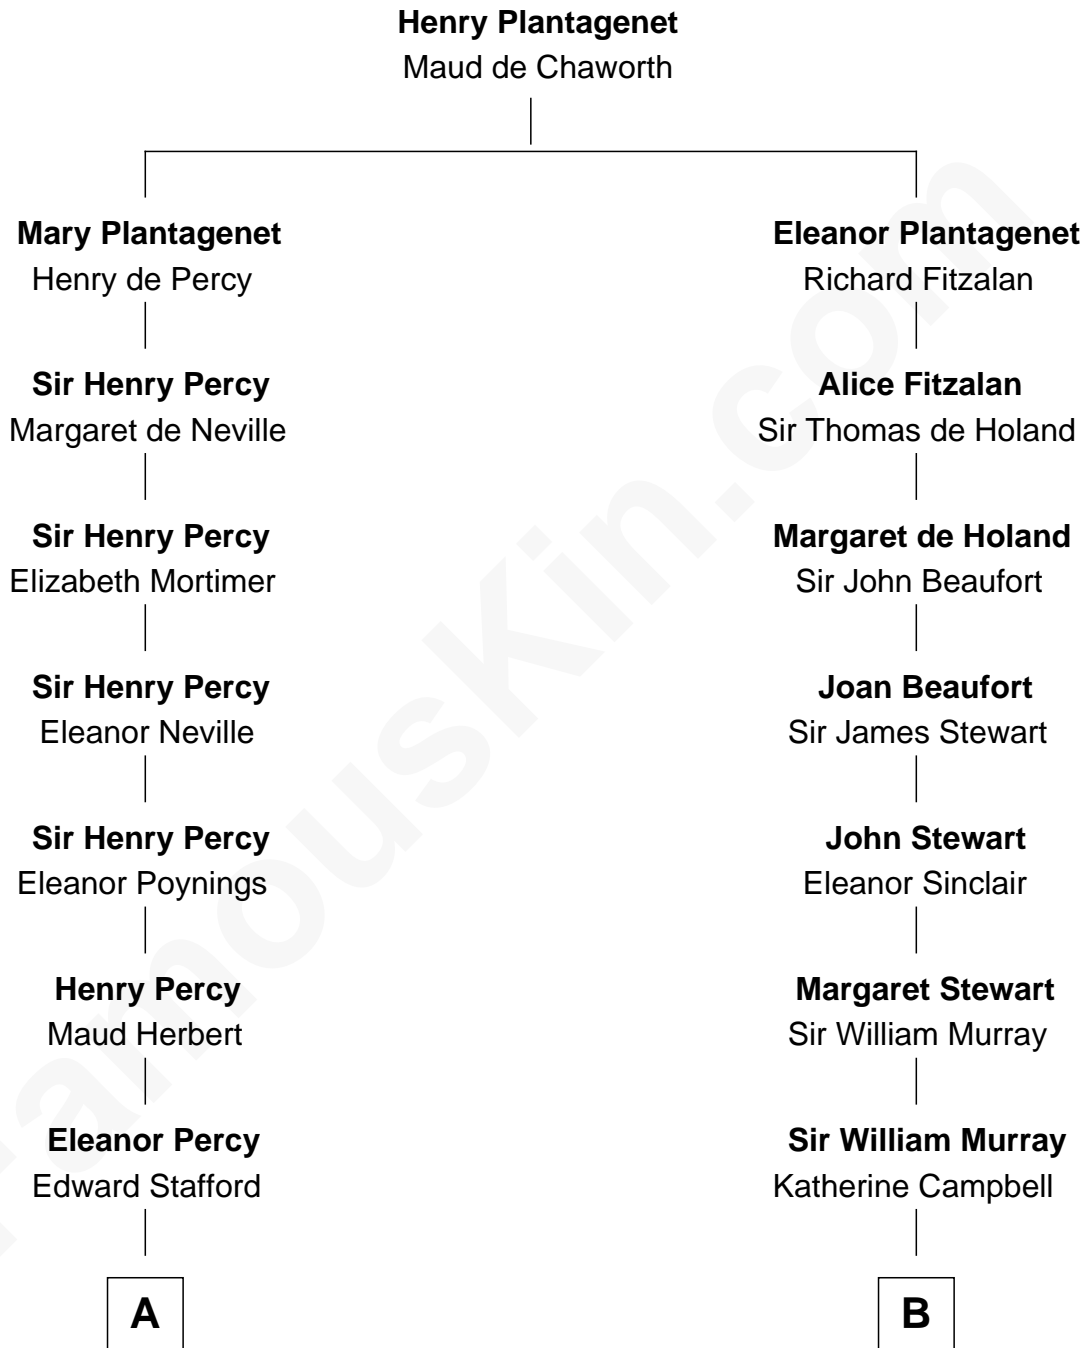

FamousKin.com
Relationship Chart of
Admiral Richard Byrd
Polar Explorer

12th cousin 8 times removed of
Major John Pitcairn
British Commander at Battle of Lexington

C

Richard Evelyn Byrd

Anne Harrison

Col. William Byrd

Jane Meriwether Rivers

Richard Evelyn Byrd

Eleanor Bolling Flood

Admiral Richard Byrd

Polar Explorer

FamousKin.com