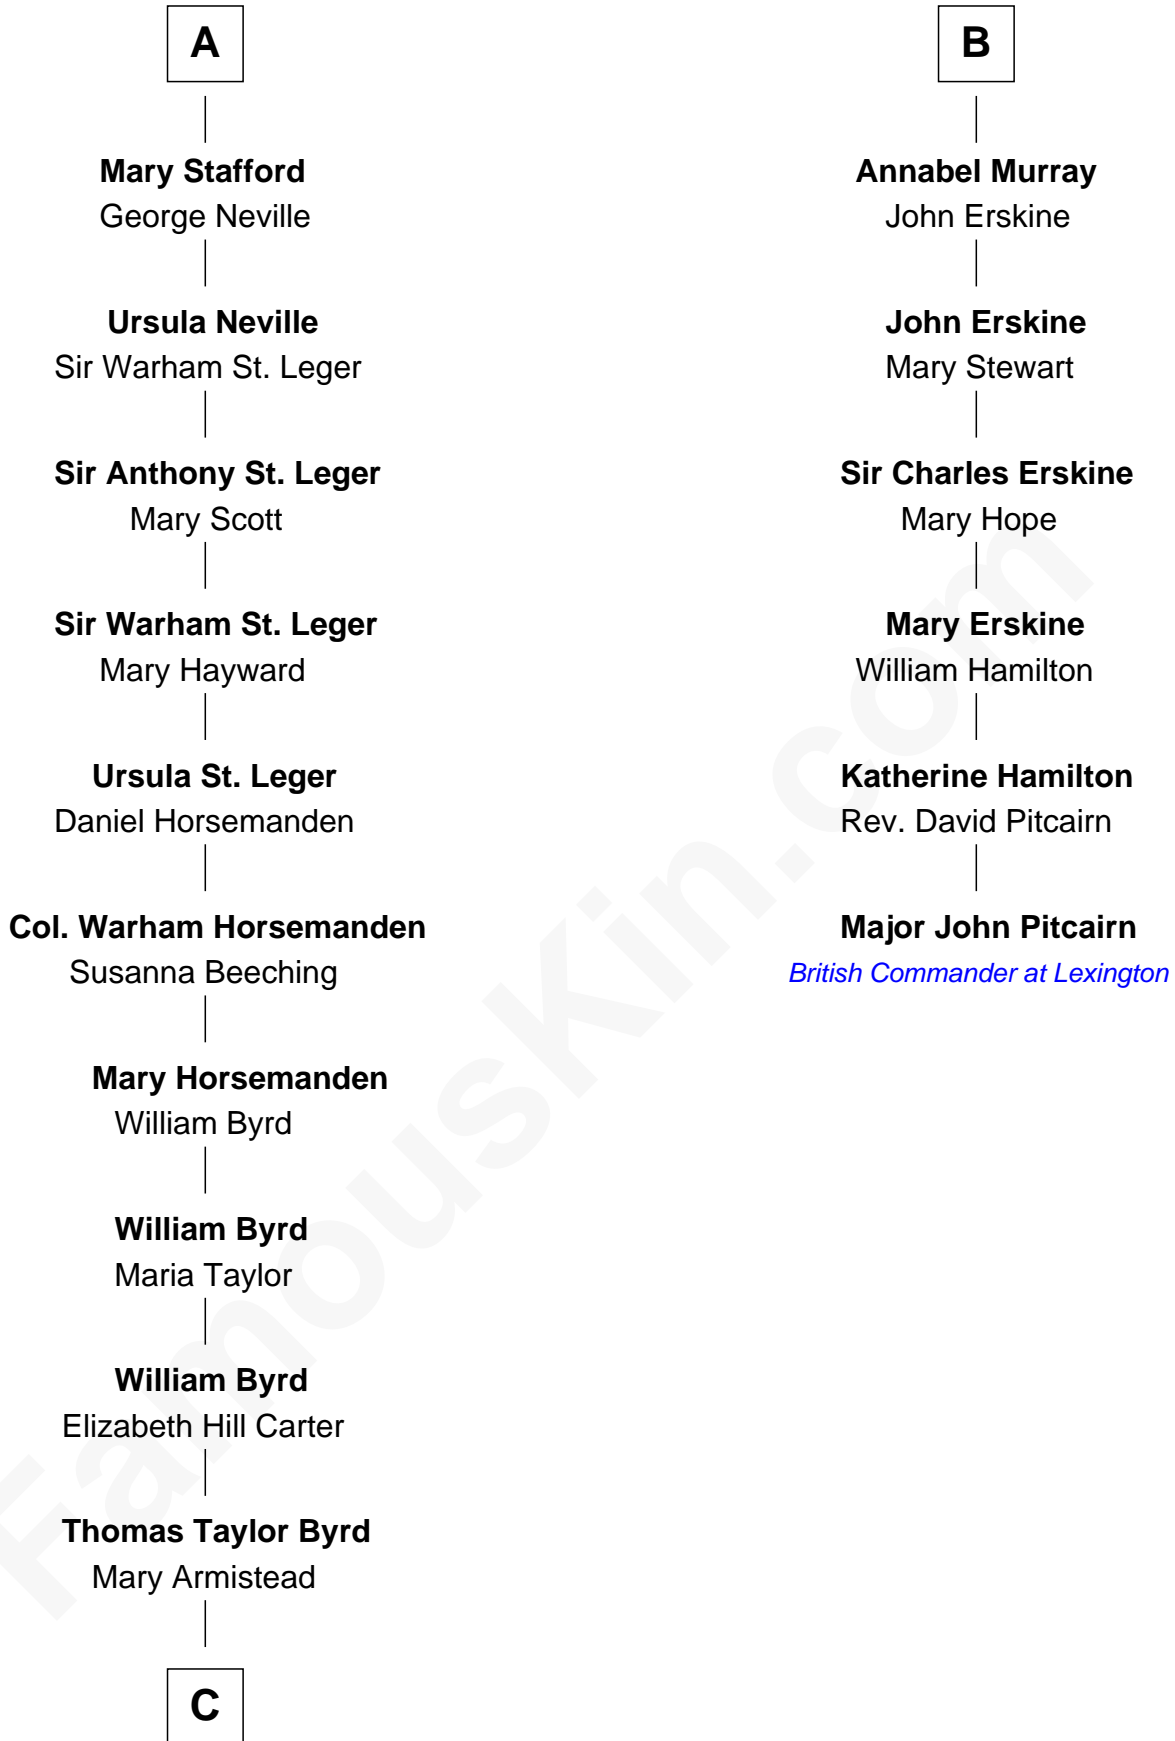

FamousKin.com
Relationship Chart of
Admiral Richard Byrd
Polar Explorer

12th cousin 8 times removed of
Major John Pitcairn
British Commander at Battle of Lexington

C

Richard Evelyn Byrd

Anne Harrison

Col. William Byrd

Jane Meriwether Rivers

Richard Evelyn Byrd

Eleanor Bolling Flood

Admiral Richard Byrd

Polar Explorer

FamousKin.com