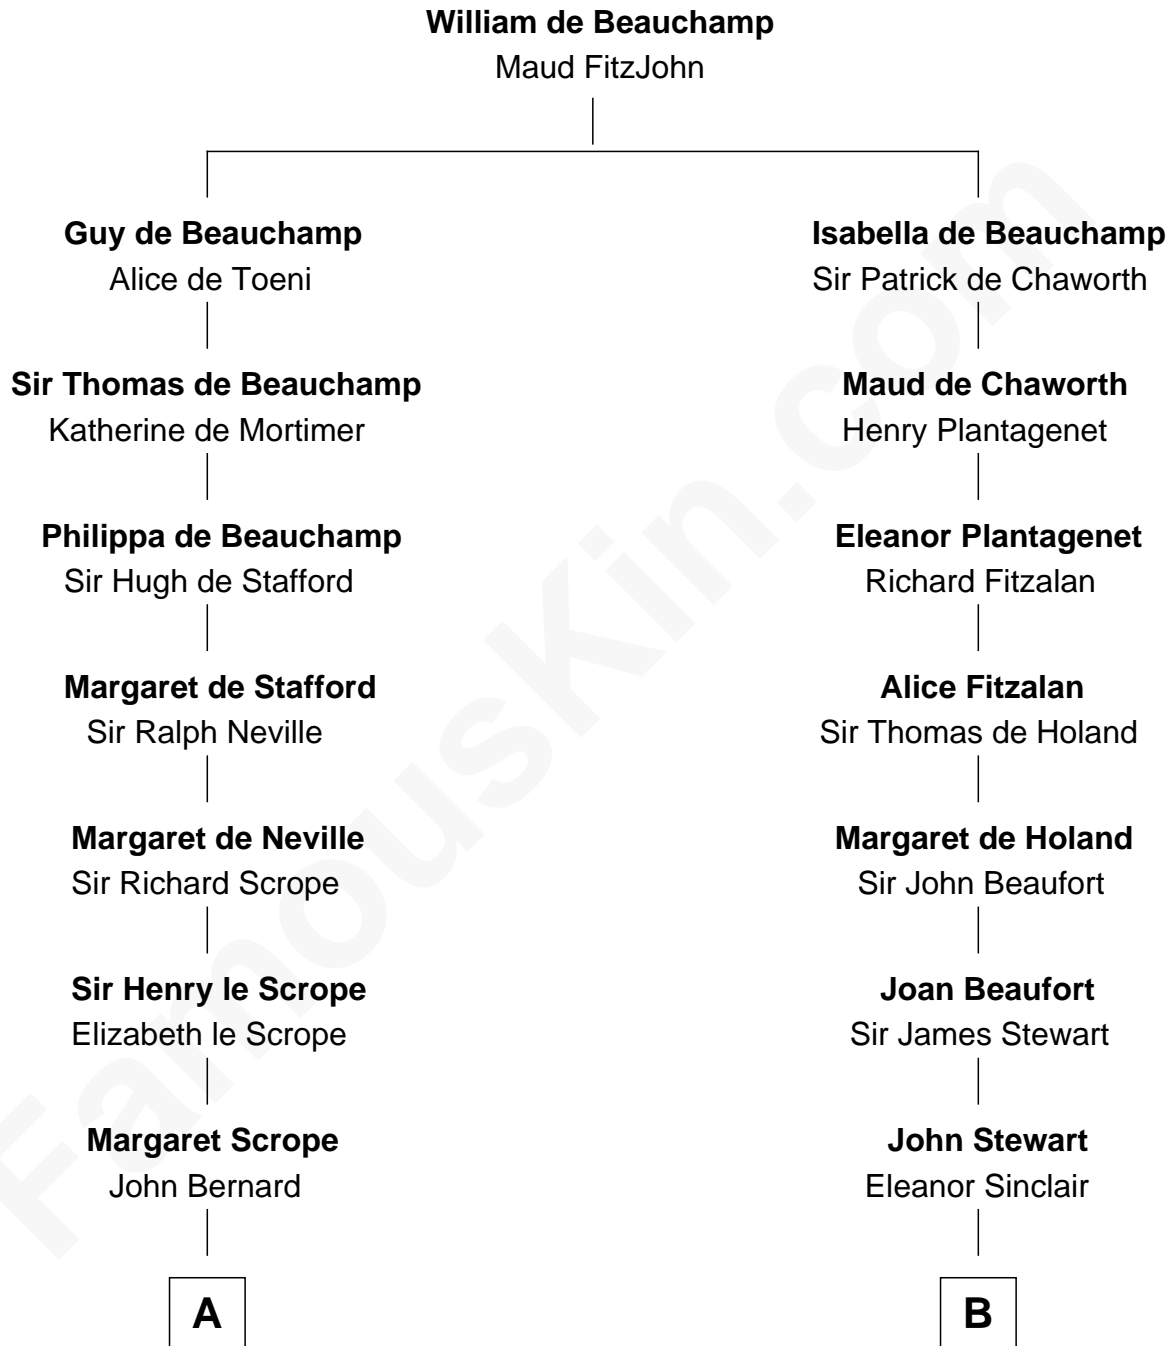

FamousKin.com

Relationship Chart of

Admiral Richard Byrd

Polar Explorer

14th cousin 5 times removed of

Major John Pitcairn

British Commander at Battle of Lexington

C

—
Col. William Byrd
Jane Meriwether Rivers

—
Richard Evelyn Byrd
Eleanor Bolling Flood

—
Admiral Richard Byrd
Polar Explorer

FamousKin.com