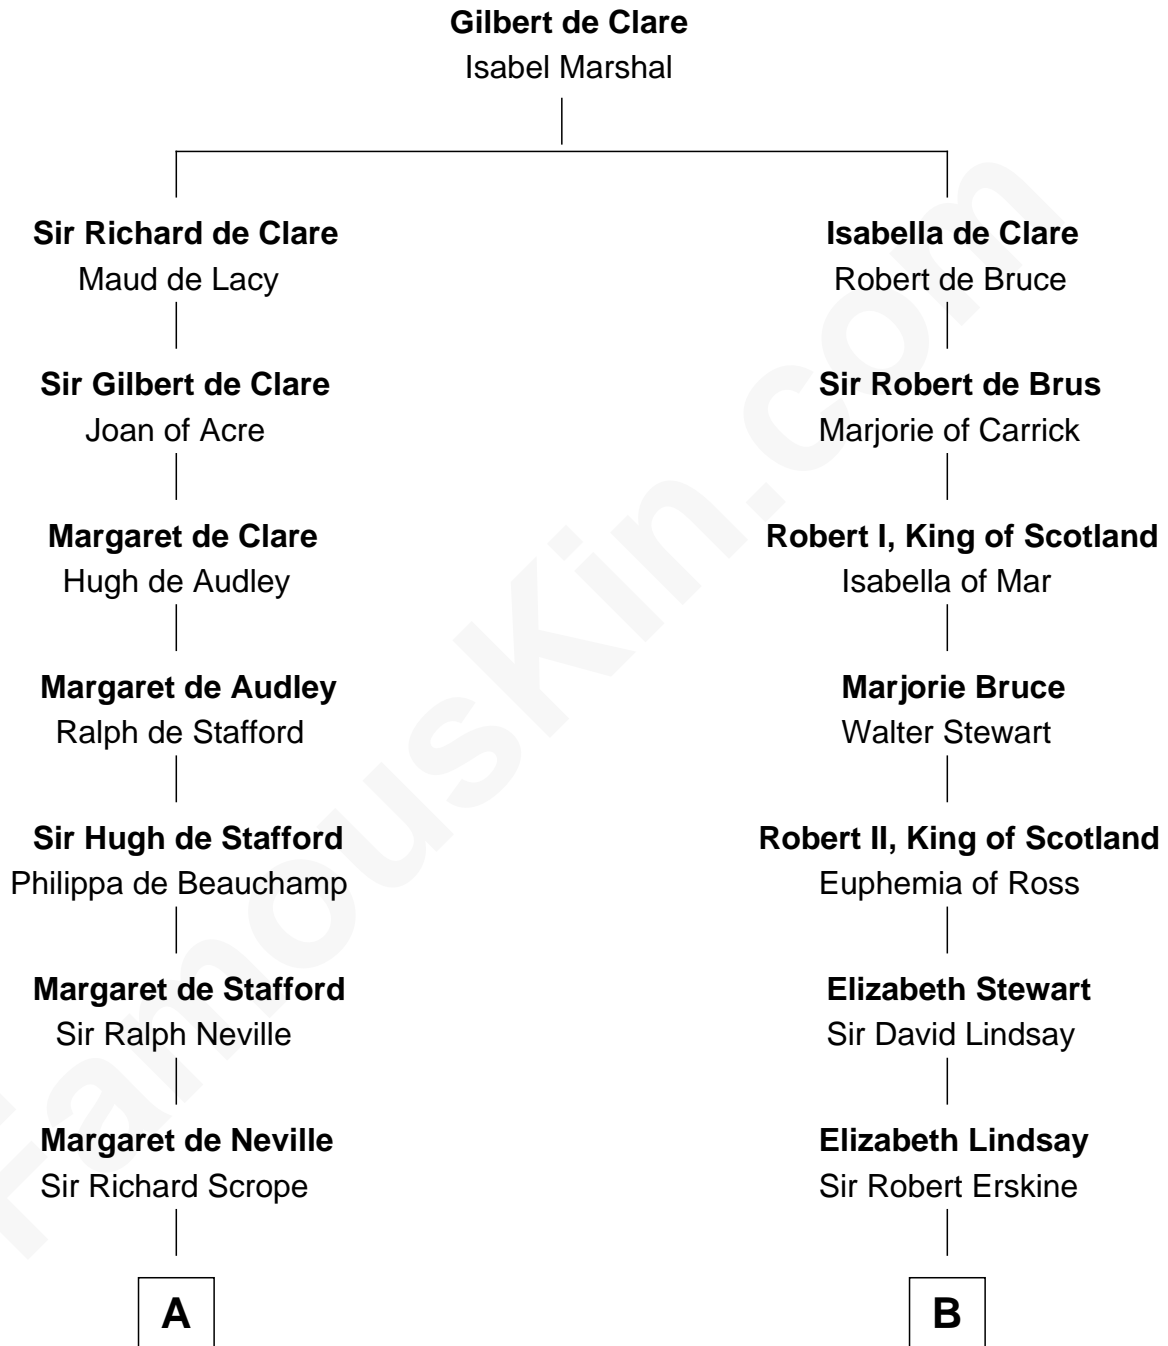

FamousKin.com

Relationship Chart of

Admiral Richard Byrd

Polar Explorer

16th cousin 5 times removed of

Major John Pitcairn

British Commander at Battle of Lexington