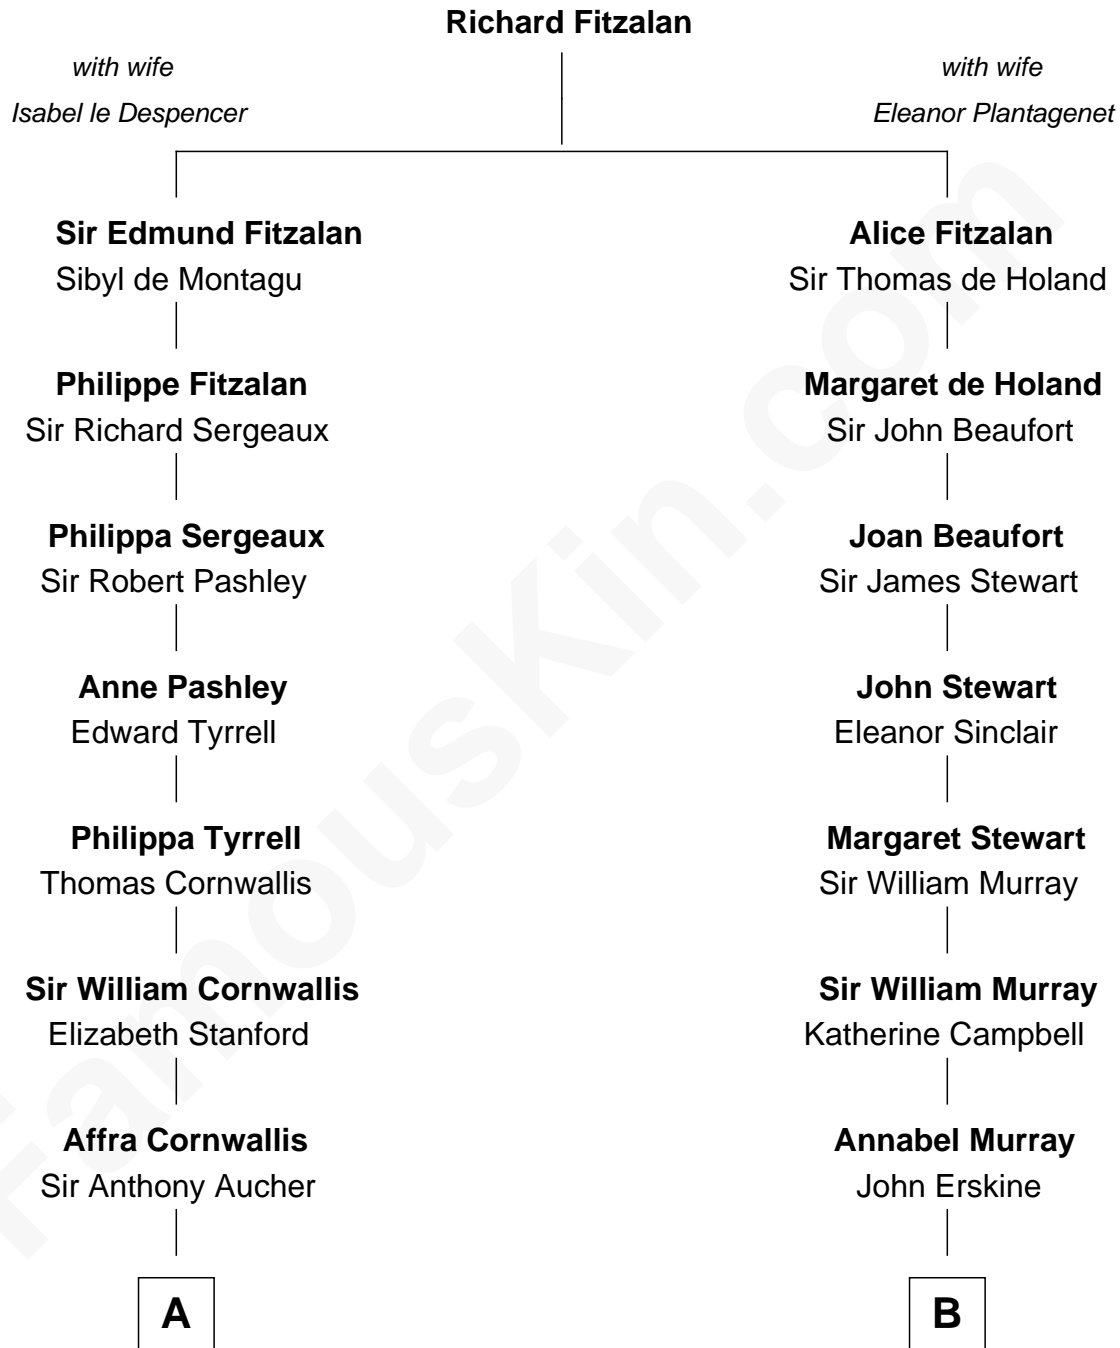

FamousKin.com
Relationship Chart of
Admiral Richard Byrd
Polar Explorer

11th cousin 10 times removed of

Major John Pitcairn
British Commander at Battle of Lexington

C

Eliza Bolling West
Dr. Joel Walker Flood

Col. Henry De La Warr Flood
Mary Elizabeth Trent

Joel Walker Flood
Ella Faulkner

Eleanor Bolling Flood
Richard Evelyn Byrd

Admiral Richard Byrd
Polar Explorer

FamousKin.com