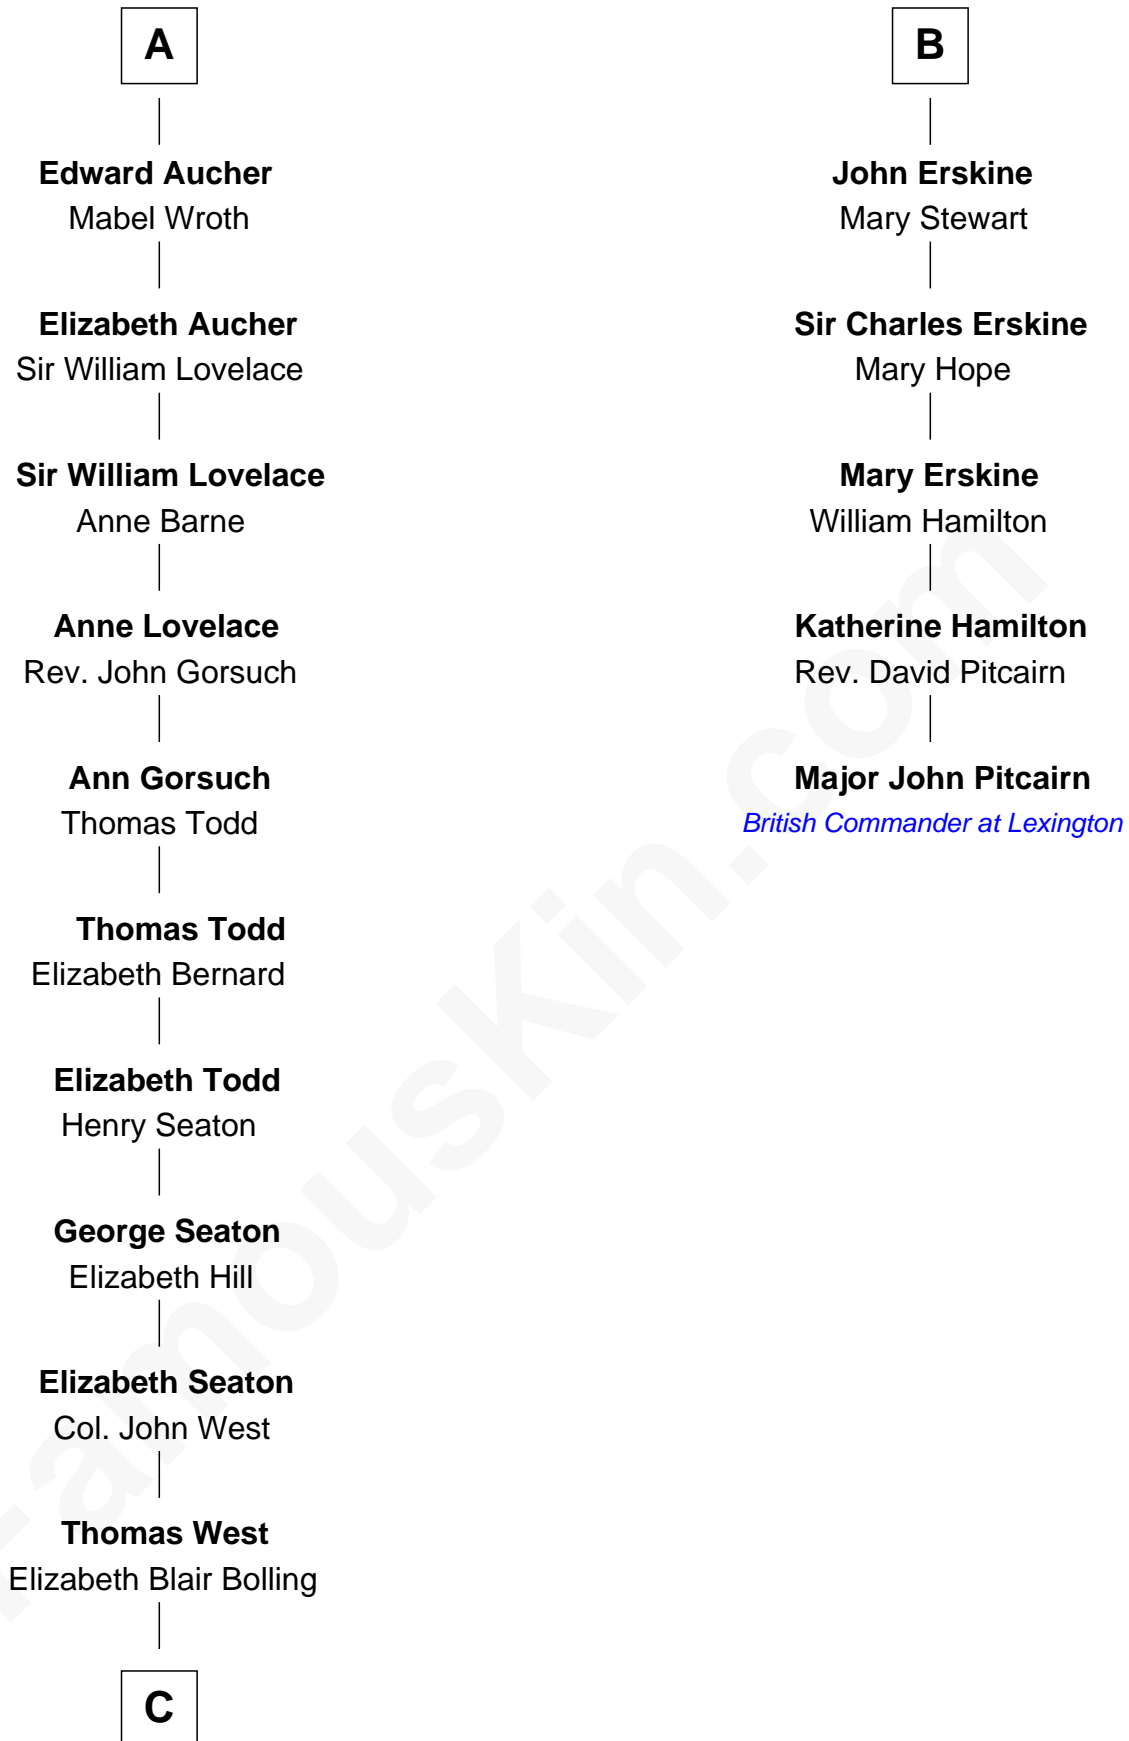

FamousKin.com
Relationship Chart of
Admiral Richard Byrd
Polar Explorer

11th cousin 10 times removed of

Major John Pitcairn
British Commander at Battle of Lexington

C

Eliza Bolling West
Dr. Joel Walker Flood

Col. Henry De La Warr Flood
Mary Elizabeth Trent

Joel Walker Flood
Ella Faulkner

Eleanor Bolling Flood
Richard Evelyn Byrd

Admiral Richard Byrd
Polar Explorer

FamousKin.com