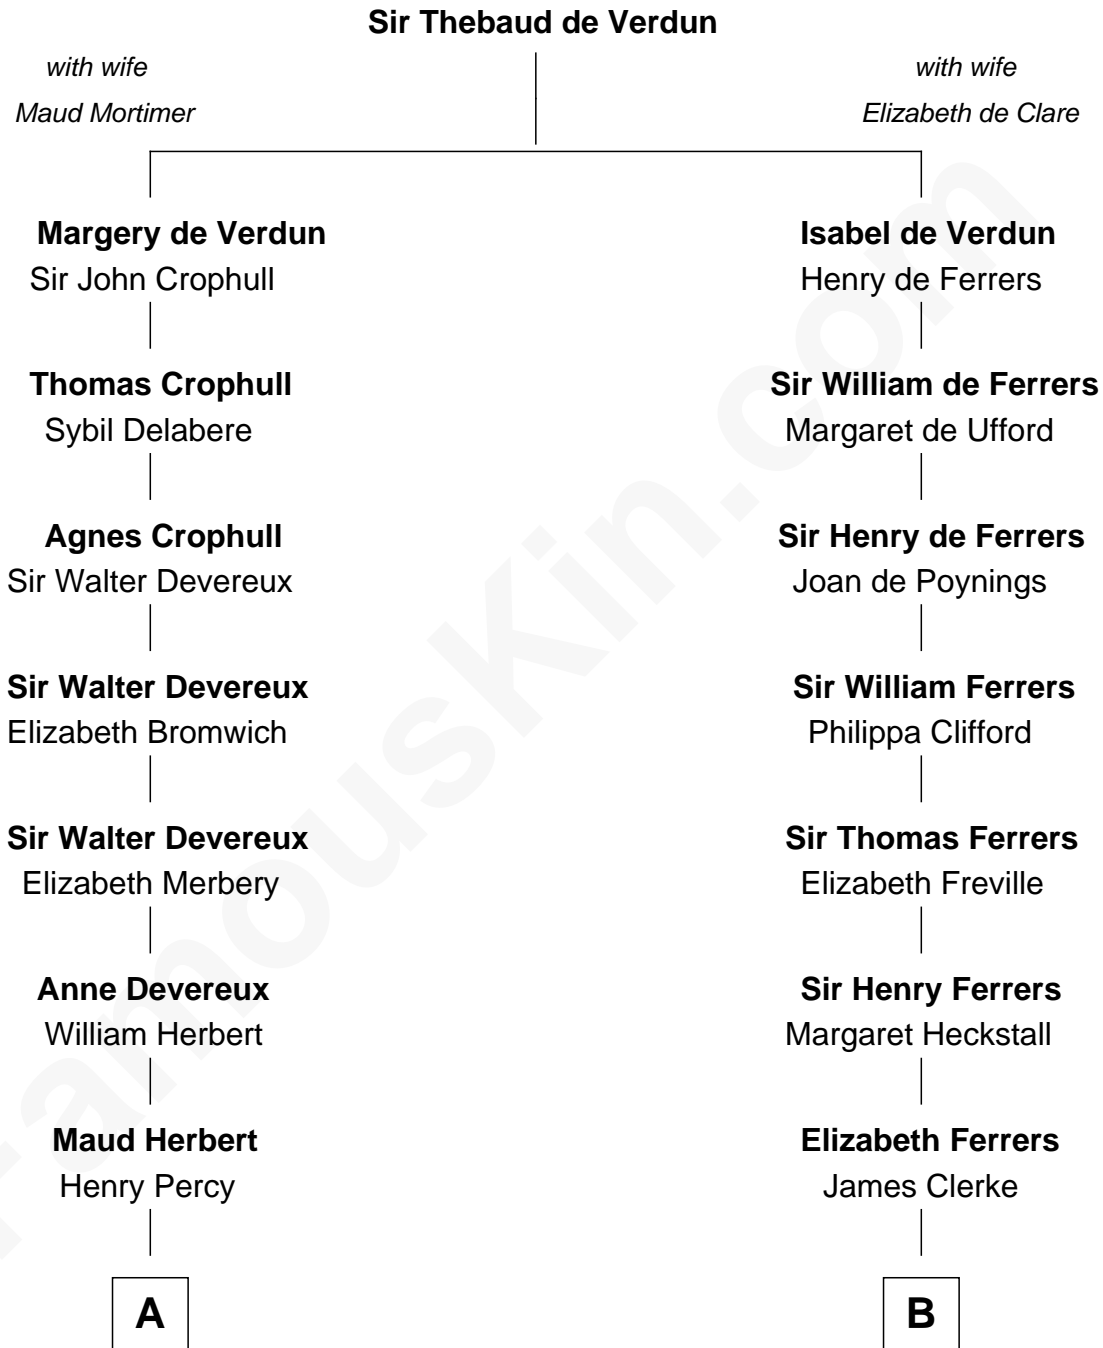

FamousKin.com
Relationship Chart of
Admiral Richard Byrd
Polar Explorer

20th cousin 1 time removed of
Marilyn Monroe
Actress, Model, and Singer

C

Thomas Taylor Byrd

Mary Armistead

Richard Evelyn Byrd

Anne Harrison

Col. William Byrd

Jane Meriwether Rivers

Richard Evelyn Byrd

Eleanor Bolling Flood

Admiral Richard Byrd

Polar Explorer

D

Susan Bateman Almy