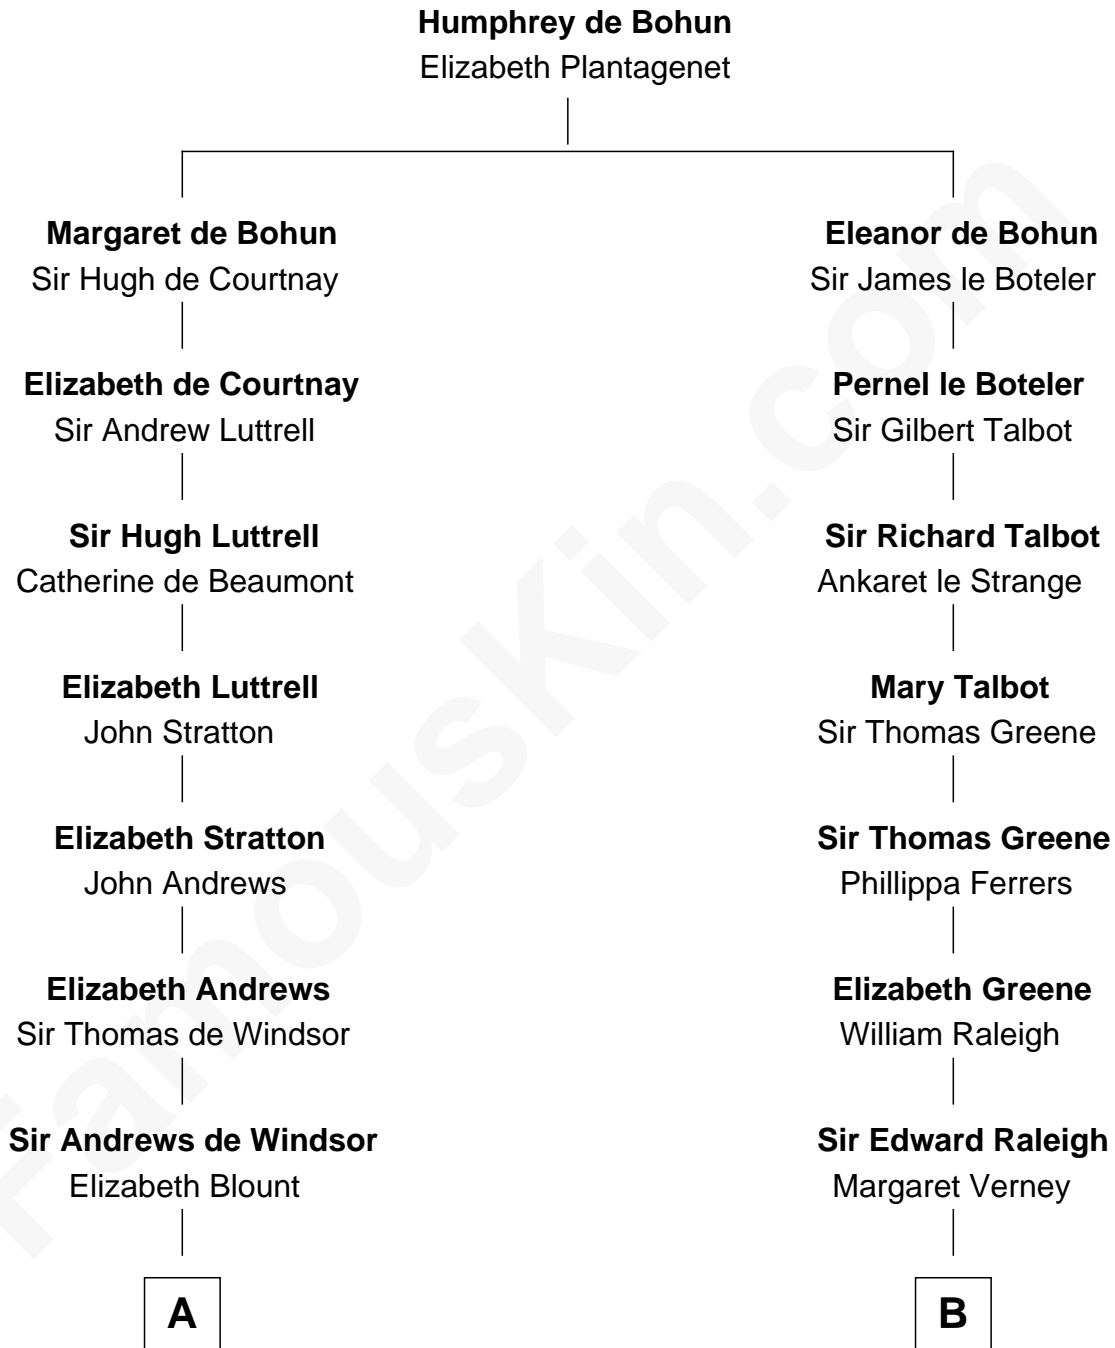

FamousKin.com
Relationship Chart of
Admiral Richard Byrd
Polar Explorer

18th cousin 3 times removed of

Marilyn Monroe
Actress, Model, and Singer

C

Richard Evelyn Byrd
Eleanor Bolling Flood

Admiral Richard Byrd
Polar Explorer

D

Samuel Elam Almy
Susan Bateman

Susan Bateman Almy
Charles Adams Gifford

Frederick Almy Gifford
Elizabeth Easton Tennant

Charles Stanley Gifford
Gladys Pearl Monroe

Marilyn Monroe
Actress, Model, and Singer