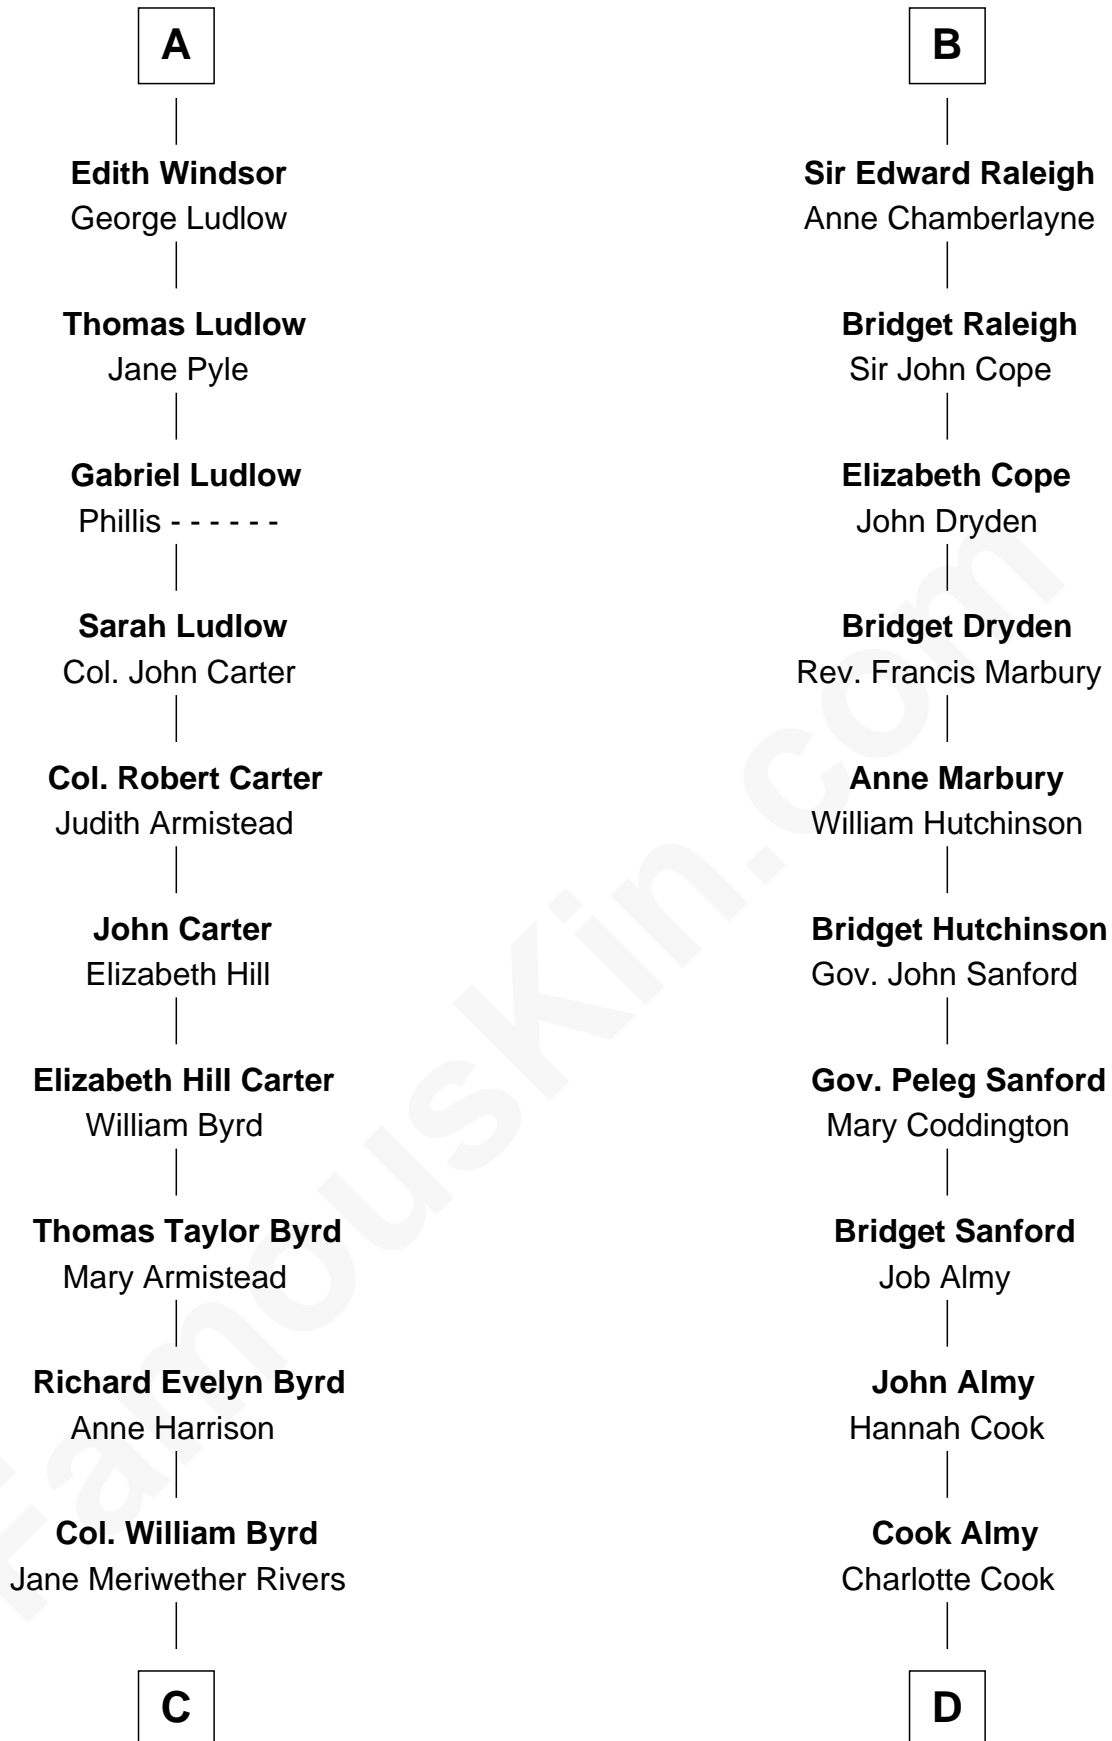

FamousKin.com
Relationship Chart of
Admiral Richard Byrd
Polar Explorer

18th cousin 3 times removed of

Marilyn Monroe
Actress, Model, and Singer

C

Richard Evelyn Byrd
Eleanor Bolling Flood

Admiral Richard Byrd
Polar Explorer

D

Samuel Elam Almy
Susan Bateman

Susan Bateman Almy
Charles Adams Gifford

Frederick Almy Gifford
Elizabeth Easton Tennant

Charles Stanley Gifford
Gladys Pearl Monroe

Marilyn Monroe
Actress, Model, and Singer