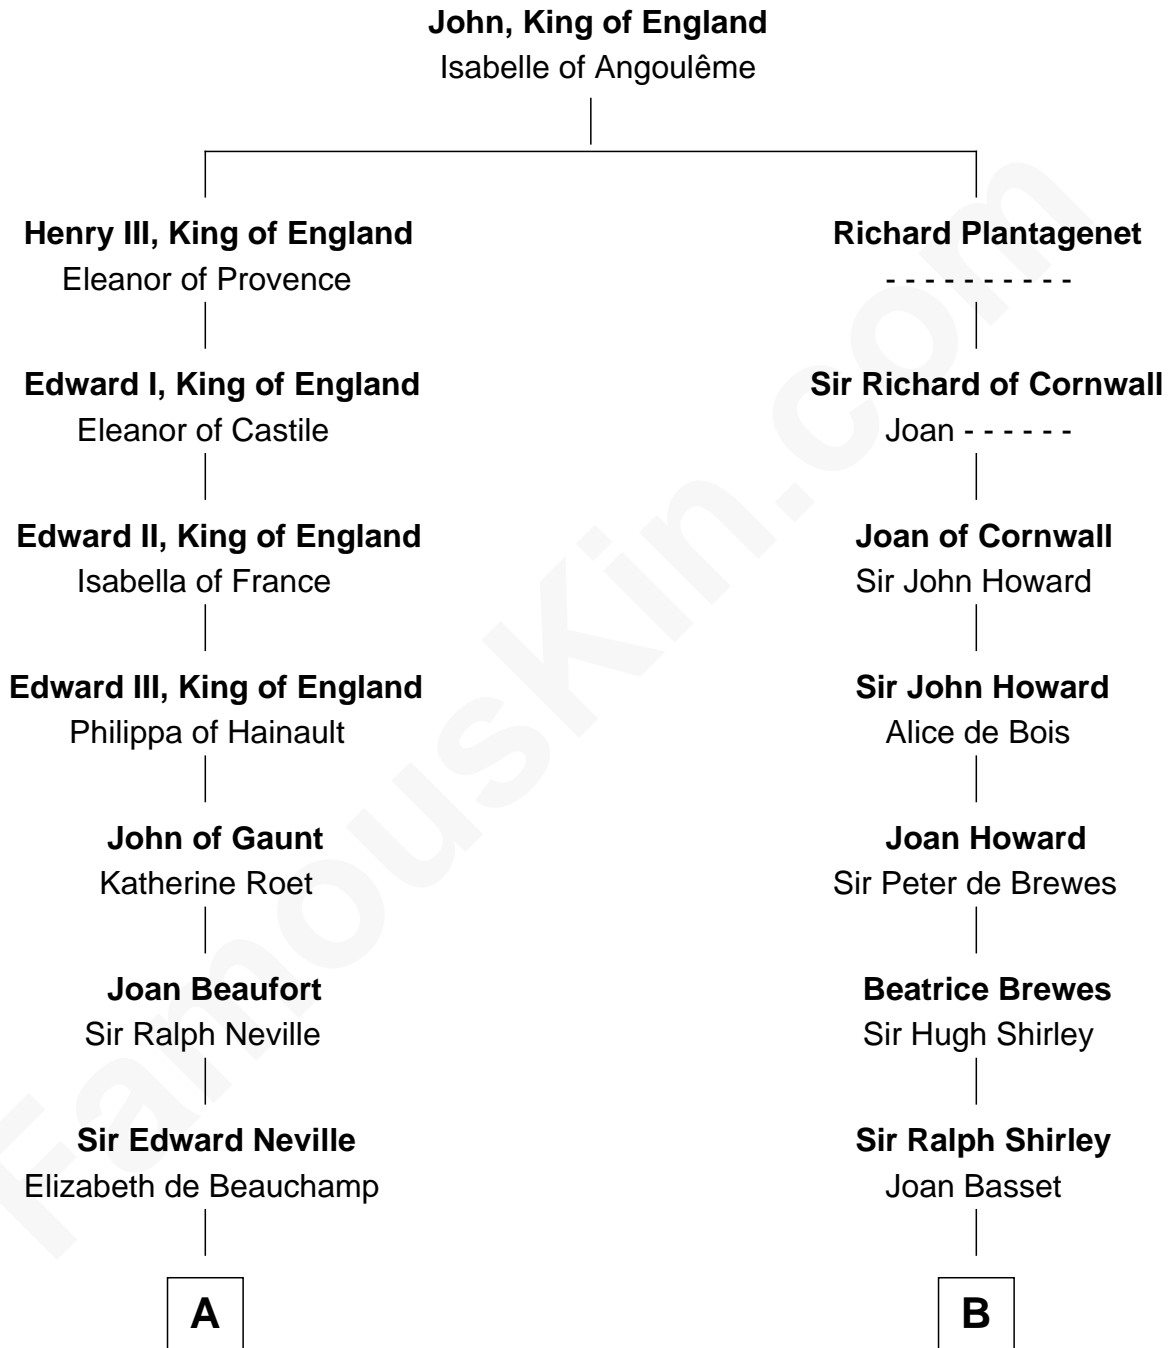

FamousKin.com
Relationship Chart of
Admiral Richard Byrd
Polar Explorer

13th cousin 8 times removed of
Edmund Waller
English Poet and Politician

C

—
Thomas Taylor Byrd

Mary Armistead

—
Richard Evelyn Byrd

Anne Harrison

—
Col. William Byrd

Jane Meriwether Rivers

—
Richard Evelyn Byrd

Eleanor Bolling Flood

—
Admiral Richard Byrd

Polar Explorer

FamousKin.com