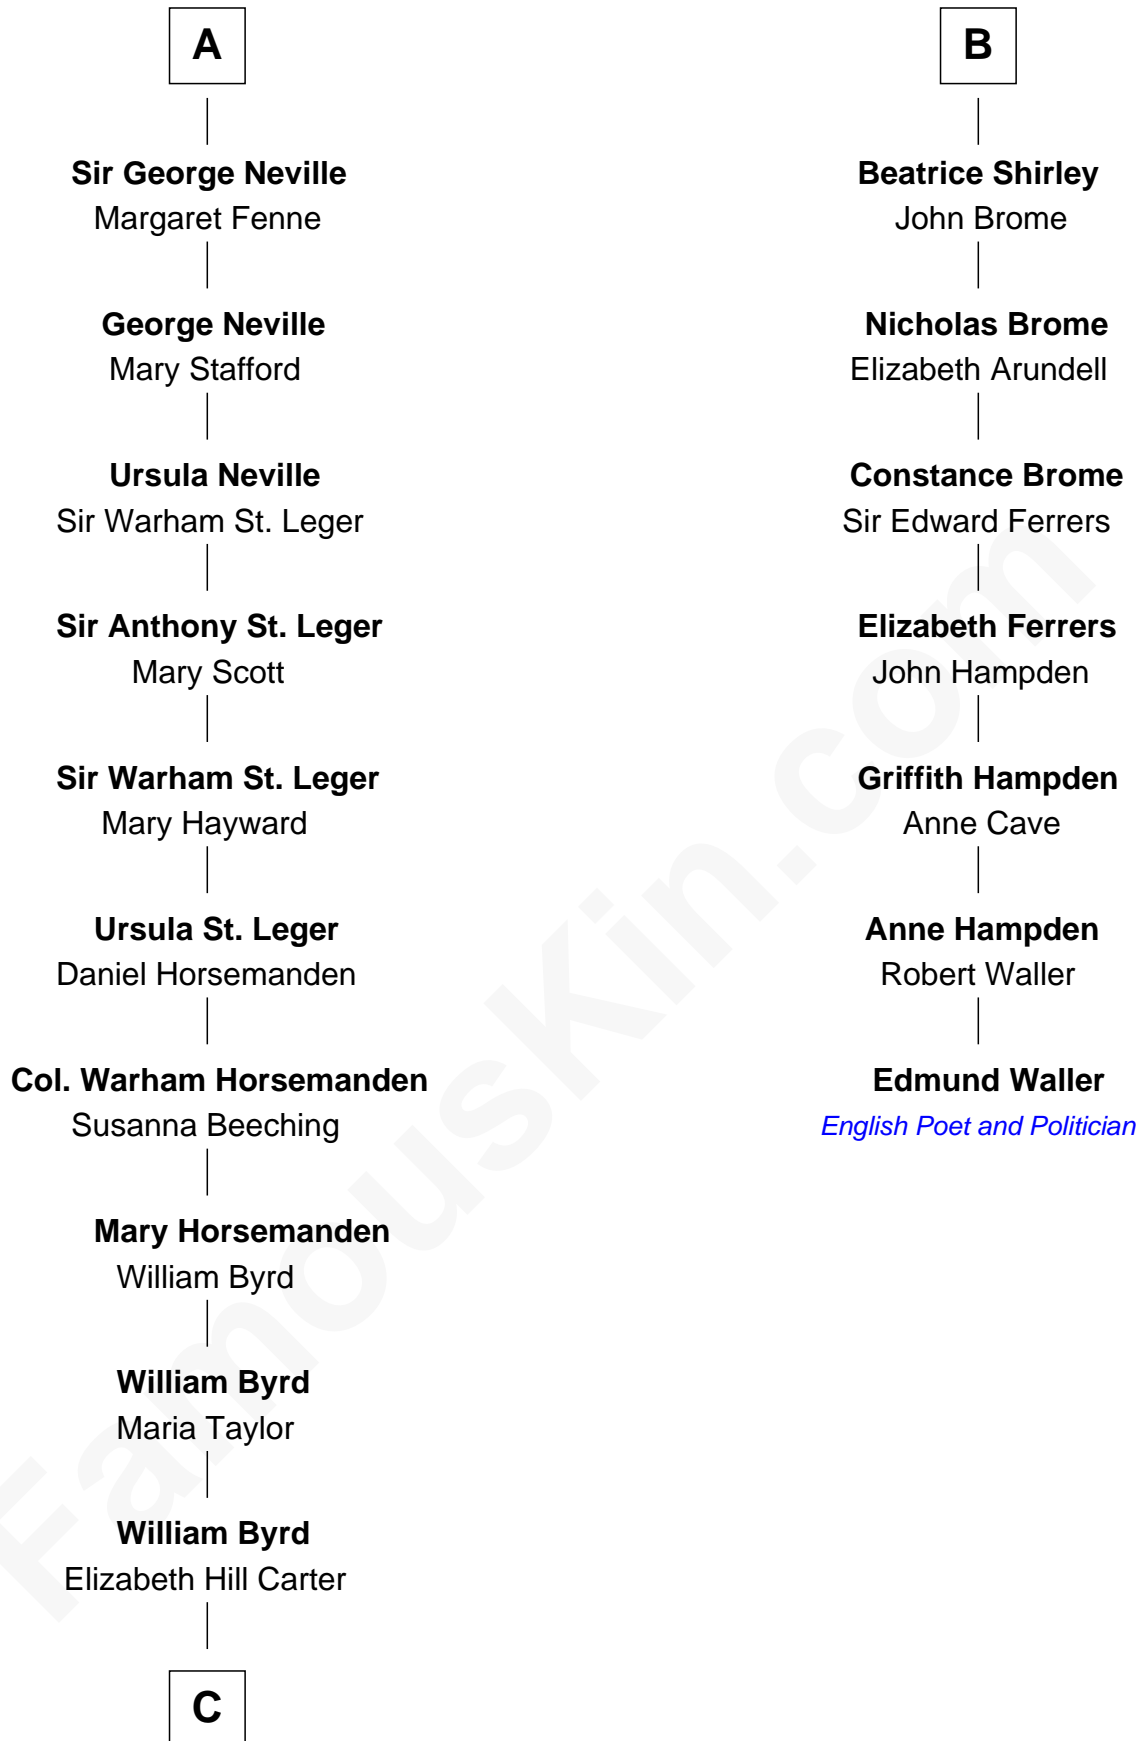

FamousKin.com
Relationship Chart of
Admiral Richard Byrd
Polar Explorer

13th cousin 8 times removed of
Edmund Waller
English Poet and Politician

C

—
Thomas Taylor Byrd

Mary Armistead

—
Richard Evelyn Byrd

Anne Harrison

—
Col. William Byrd

Jane Meriwether Rivers

—
Richard Evelyn Byrd

Eleanor Bolling Flood

—
Admiral Richard Byrd

Polar Explorer

FamousKin.com