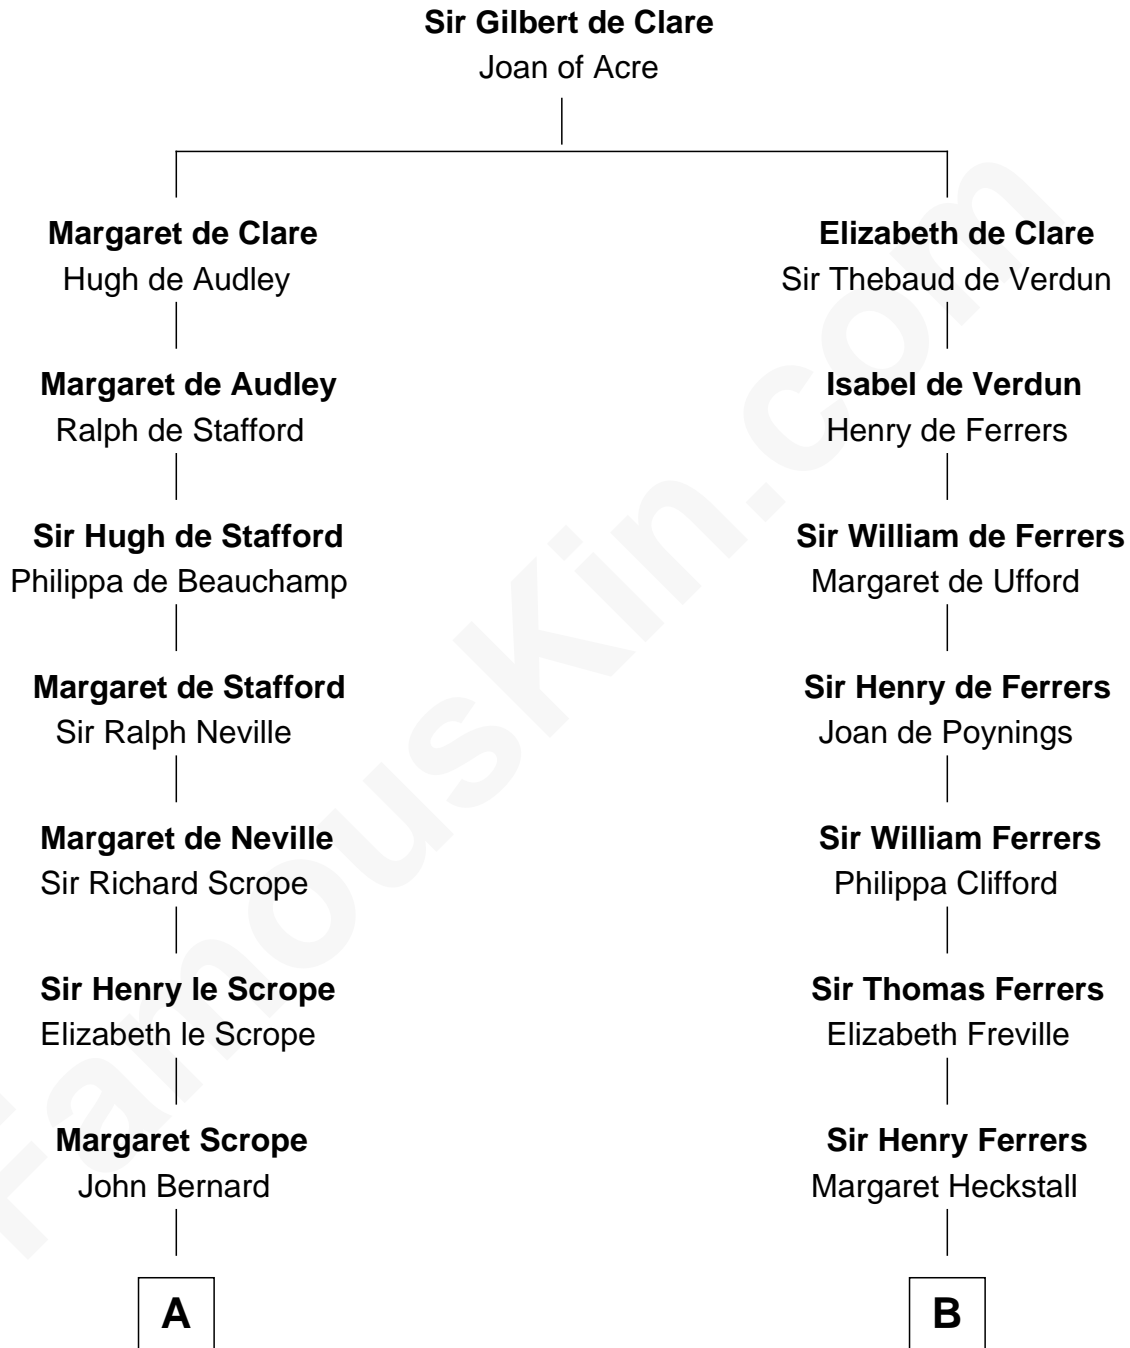

FamousKin.com
Relationship Chart of
Admiral Richard Byrd
Polar Explorer

11th cousin 8 times removed of
Edmund Waller
English Poet and Politician

C

—
Col. William Byrd
Jane Meriwether Rivers

—
Richard Evelyn Byrd
Eleanor Bolling Flood

—
Admiral Richard Byrd
Polar Explorer

FamousKin.com