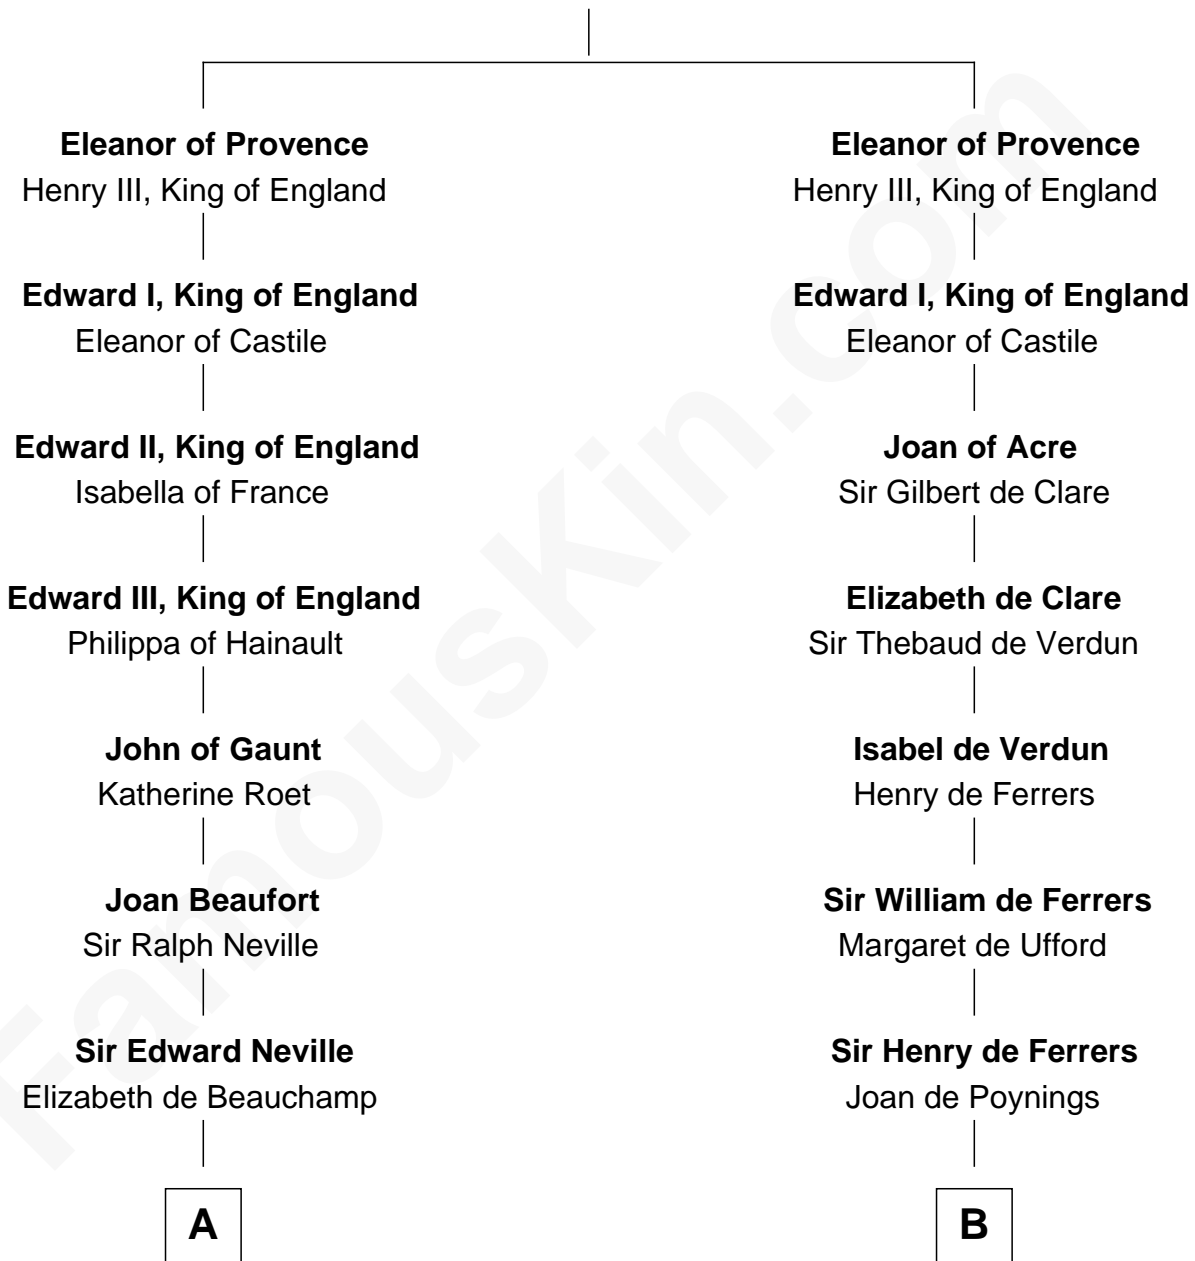

FamousKin.com
Relationship Chart of
Admiral Richard Byrd
Polar Explorer

14th cousin 7 times removed of
Edmund Waller
English Poet and Politician

Ramon Berenguer IV of Provence
 Beatrice of Savoy

C

—
Thomas Taylor Byrd

Mary Armistead

—
Richard Evelyn Byrd

Anne Harrison

—
Col. William Byrd

Jane Meriwether Rivers

—
Richard Evelyn Byrd

Eleanor Bolling Flood

—
Admiral Richard Byrd

Polar Explorer