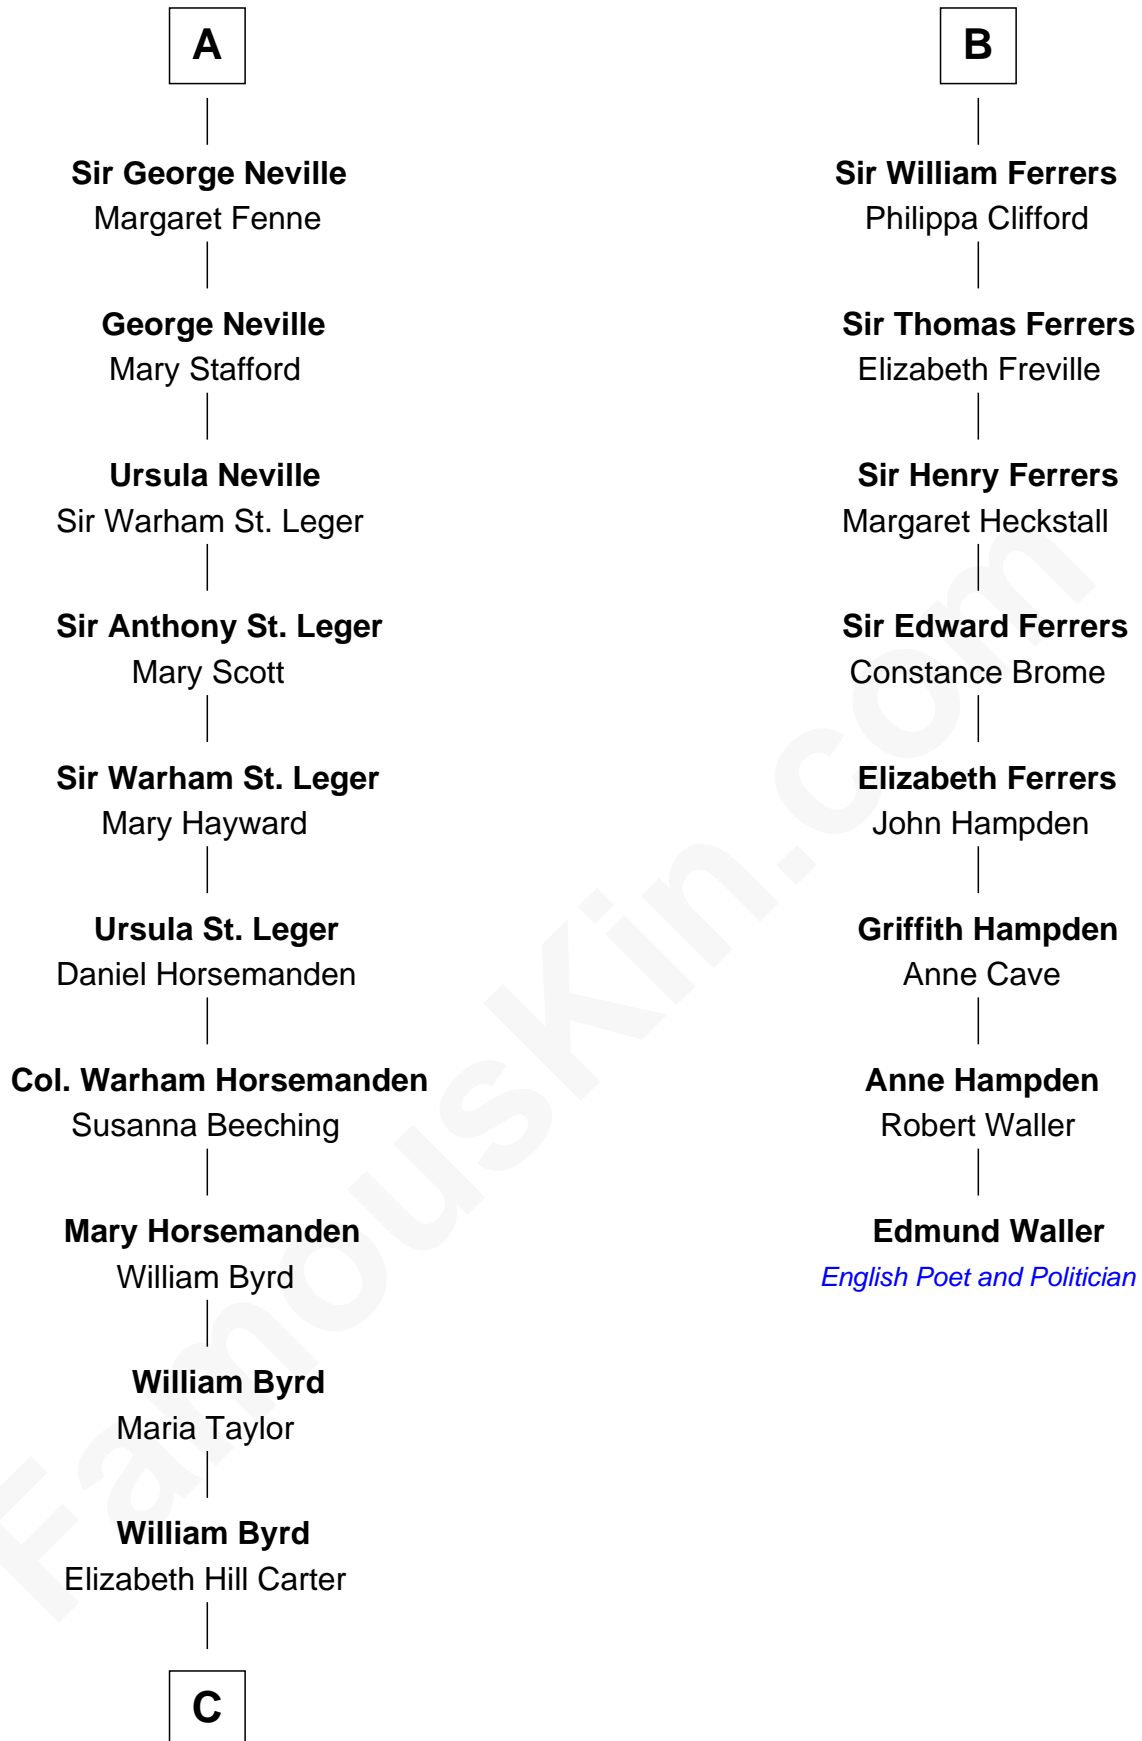

FamousKin.com
Relationship Chart of
Admiral Richard Byrd
Polar Explorer

14th cousin 7 times removed of
Edmund Waller
English Poet and Politician

Ramon Berenguer IV of Provence
 Beatrice of Savoy

C

—
Thomas Taylor Byrd

Mary Armistead

—
Richard Evelyn Byrd

Anne Harrison

—
Col. William Byrd

Jane Meriwether Rivers

—
Richard Evelyn Byrd

Eleanor Bolling Flood

—
Admiral Richard Byrd

Polar Explorer