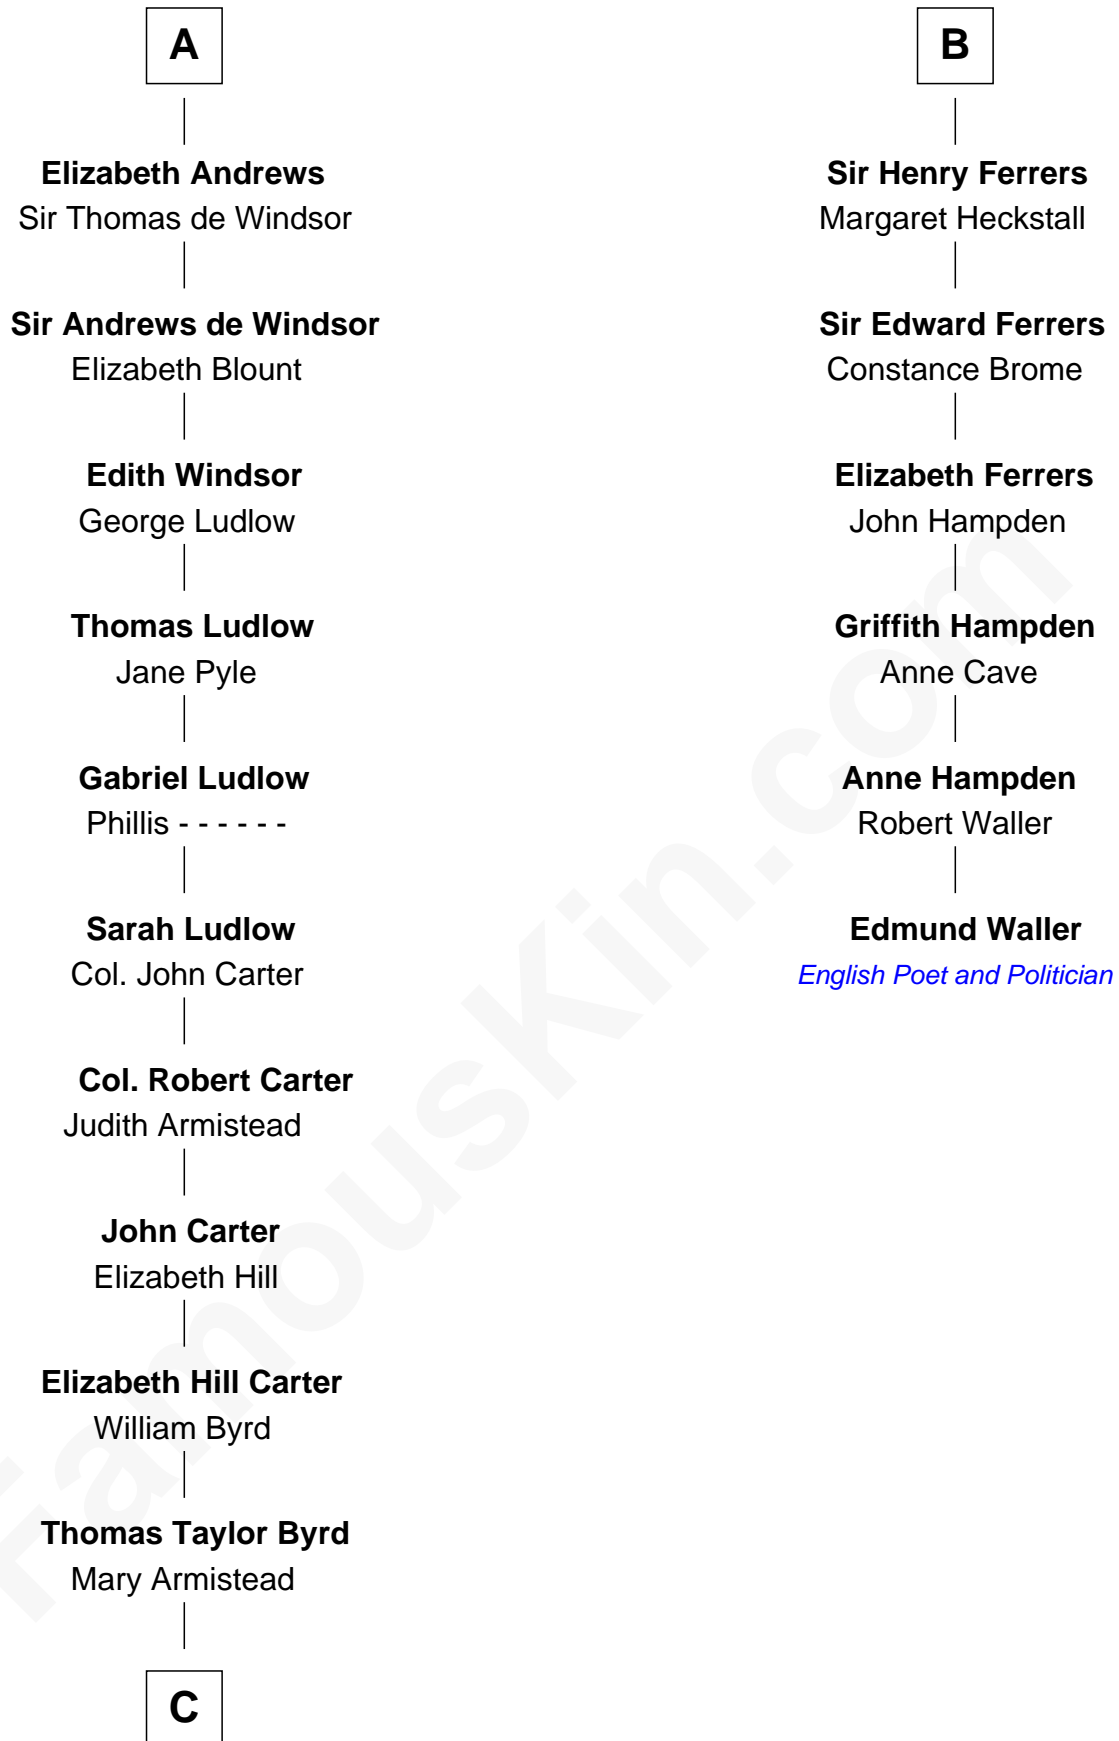

FamousKin.com
Relationship Chart of
Admiral Richard Byrd
Polar Explorer

12th cousin 8 times removed of
Edmund Waller
English Poet and Politician

Sir Humphrey de Bohun
 Eleanor de Braiose

C

Richard Evelyn Byrd

Anne Harrison

Col. William Byrd

Jane Meriwether Rivers

Richard Evelyn Byrd

Eleanor Bolling Flood

Admiral Richard Byrd

Polar Explorer

FamousKin.com