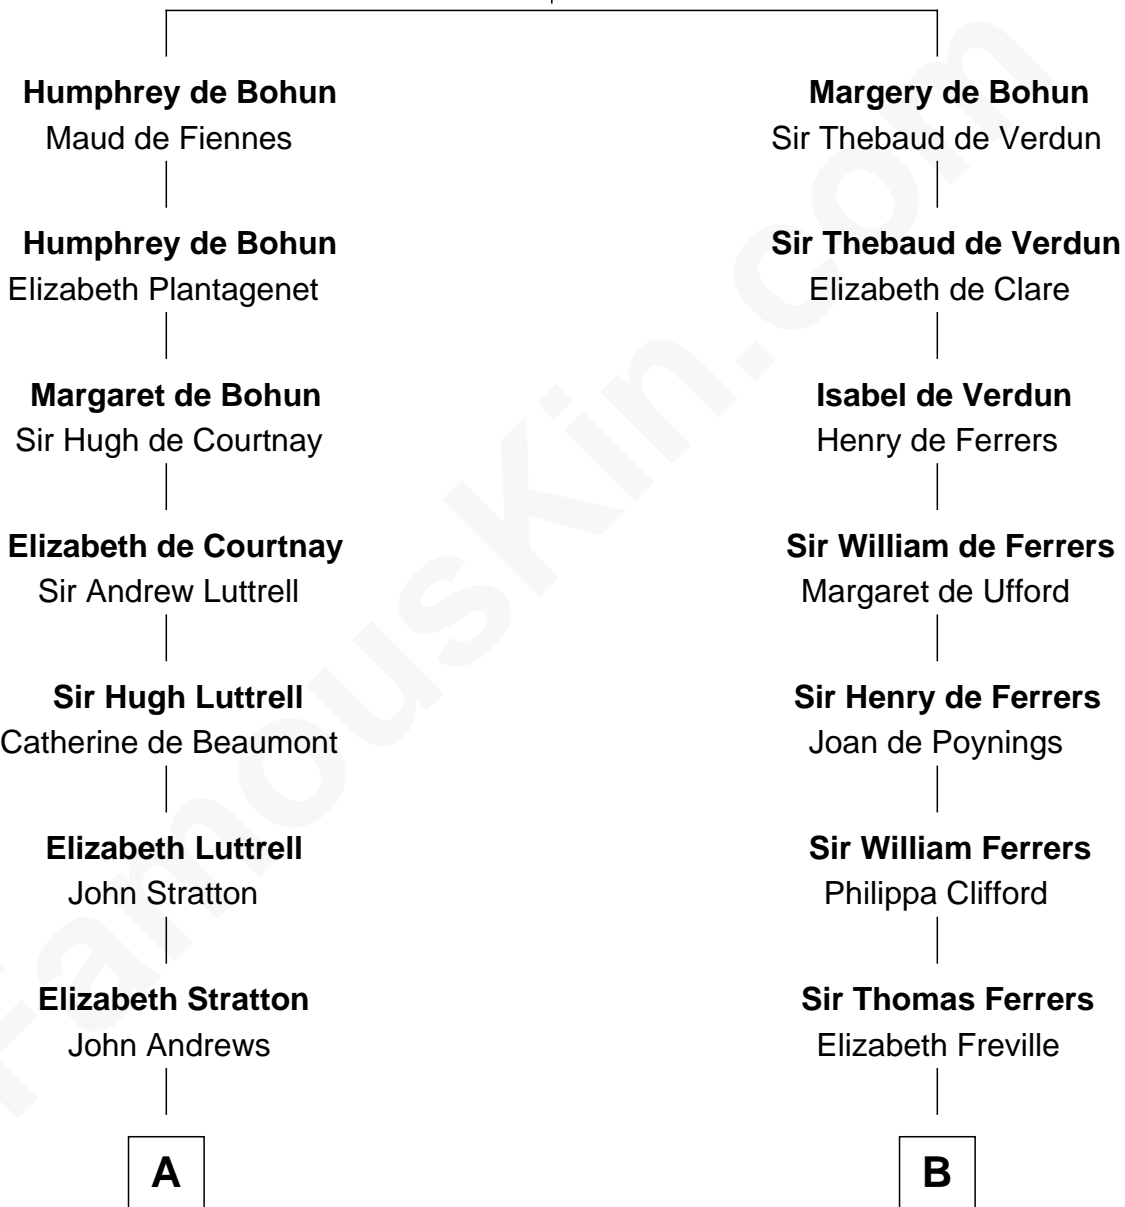

FamousKin.com
Relationship Chart of
Admiral Richard Byrd
Polar Explorer

12th cousin 8 times removed of
Edmund Waller
English Poet and Politician

Sir Humphrey de Bohun
 Eleanor de Braiose

C

Richard Evelyn Byrd

Anne Harrison

Col. William Byrd

Jane Meriwether Rivers

Richard Evelyn Byrd

Eleanor Bolling Flood

Admiral Richard Byrd

Polar Explorer

FamousKin.com