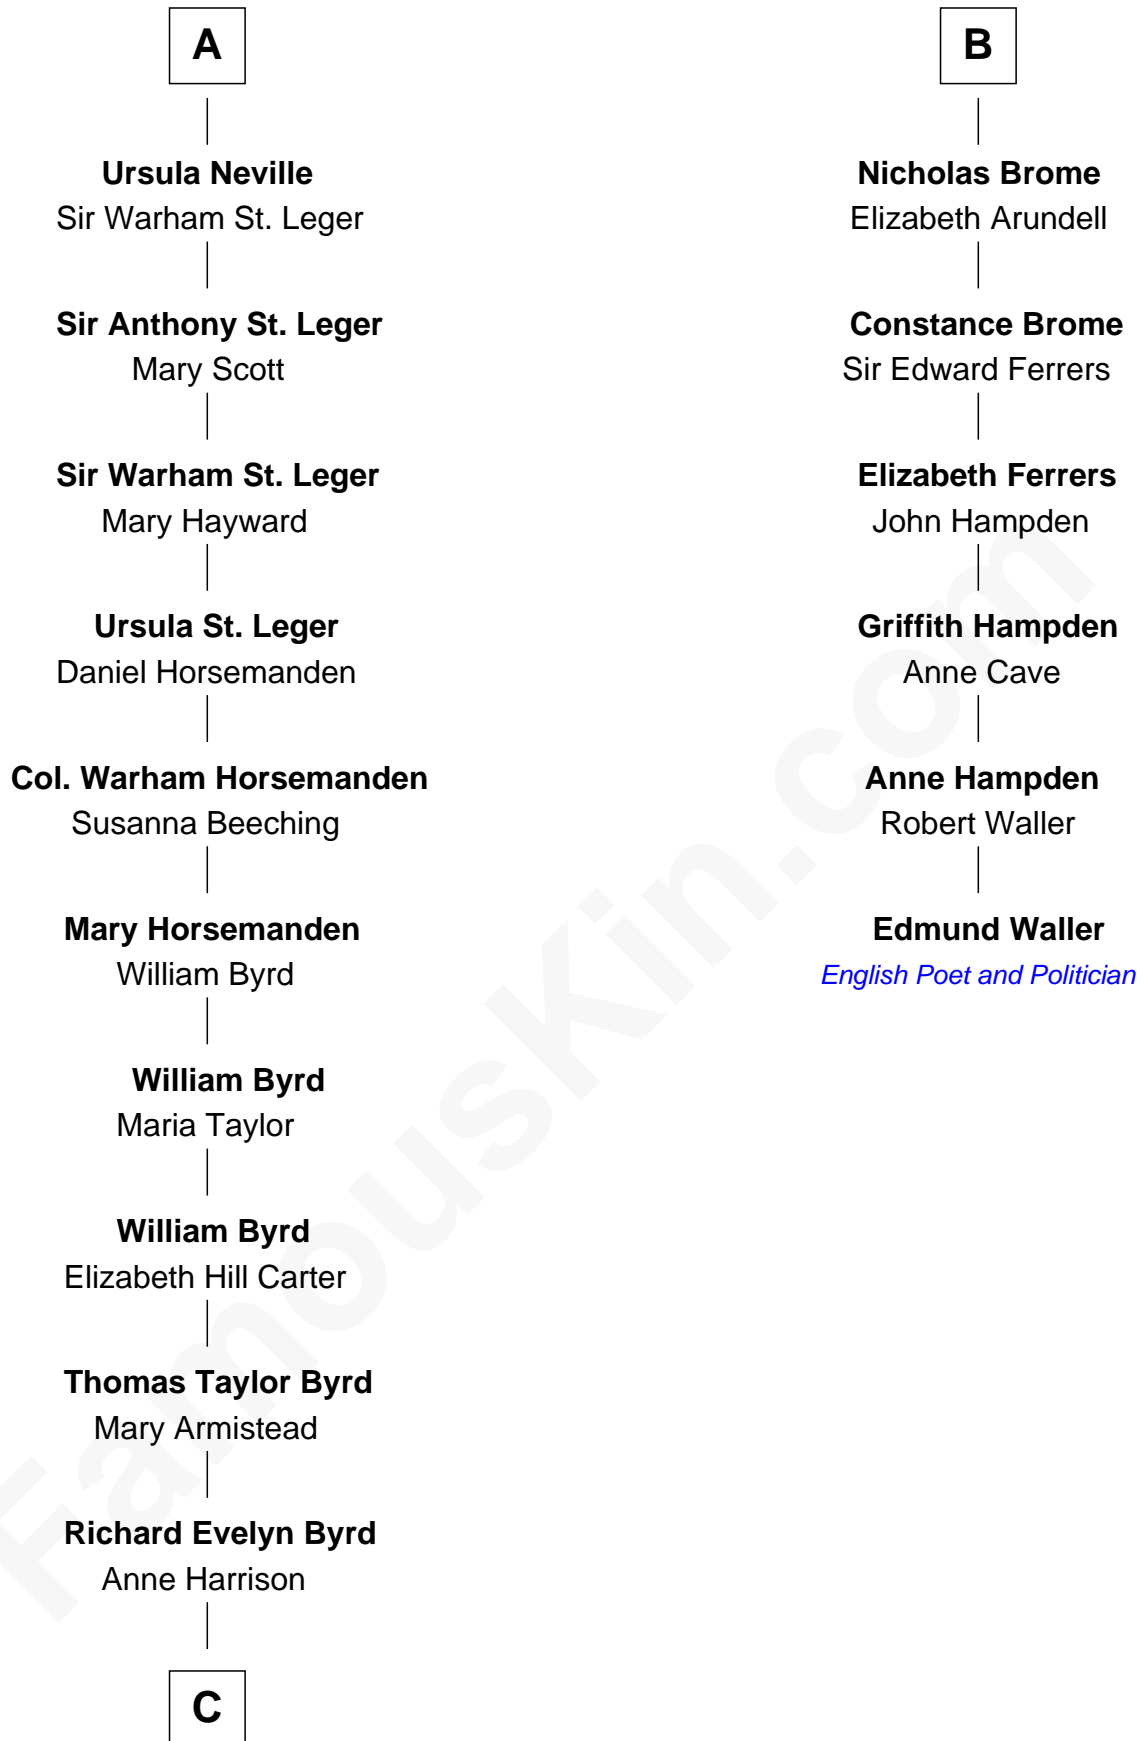

FamousKin.com
Relationship Chart of
Admiral Richard Byrd
Polar Explorer

12th cousin 7 times removed of

Edmund Waller
English Poet and Politician

C

—
Col. William Byrd
Jane Meriwether Rivers

—
Richard Evelyn Byrd
Eleanor Bolling Flood

—
Admiral Richard Byrd
Polar Explorer

FamousKin.com