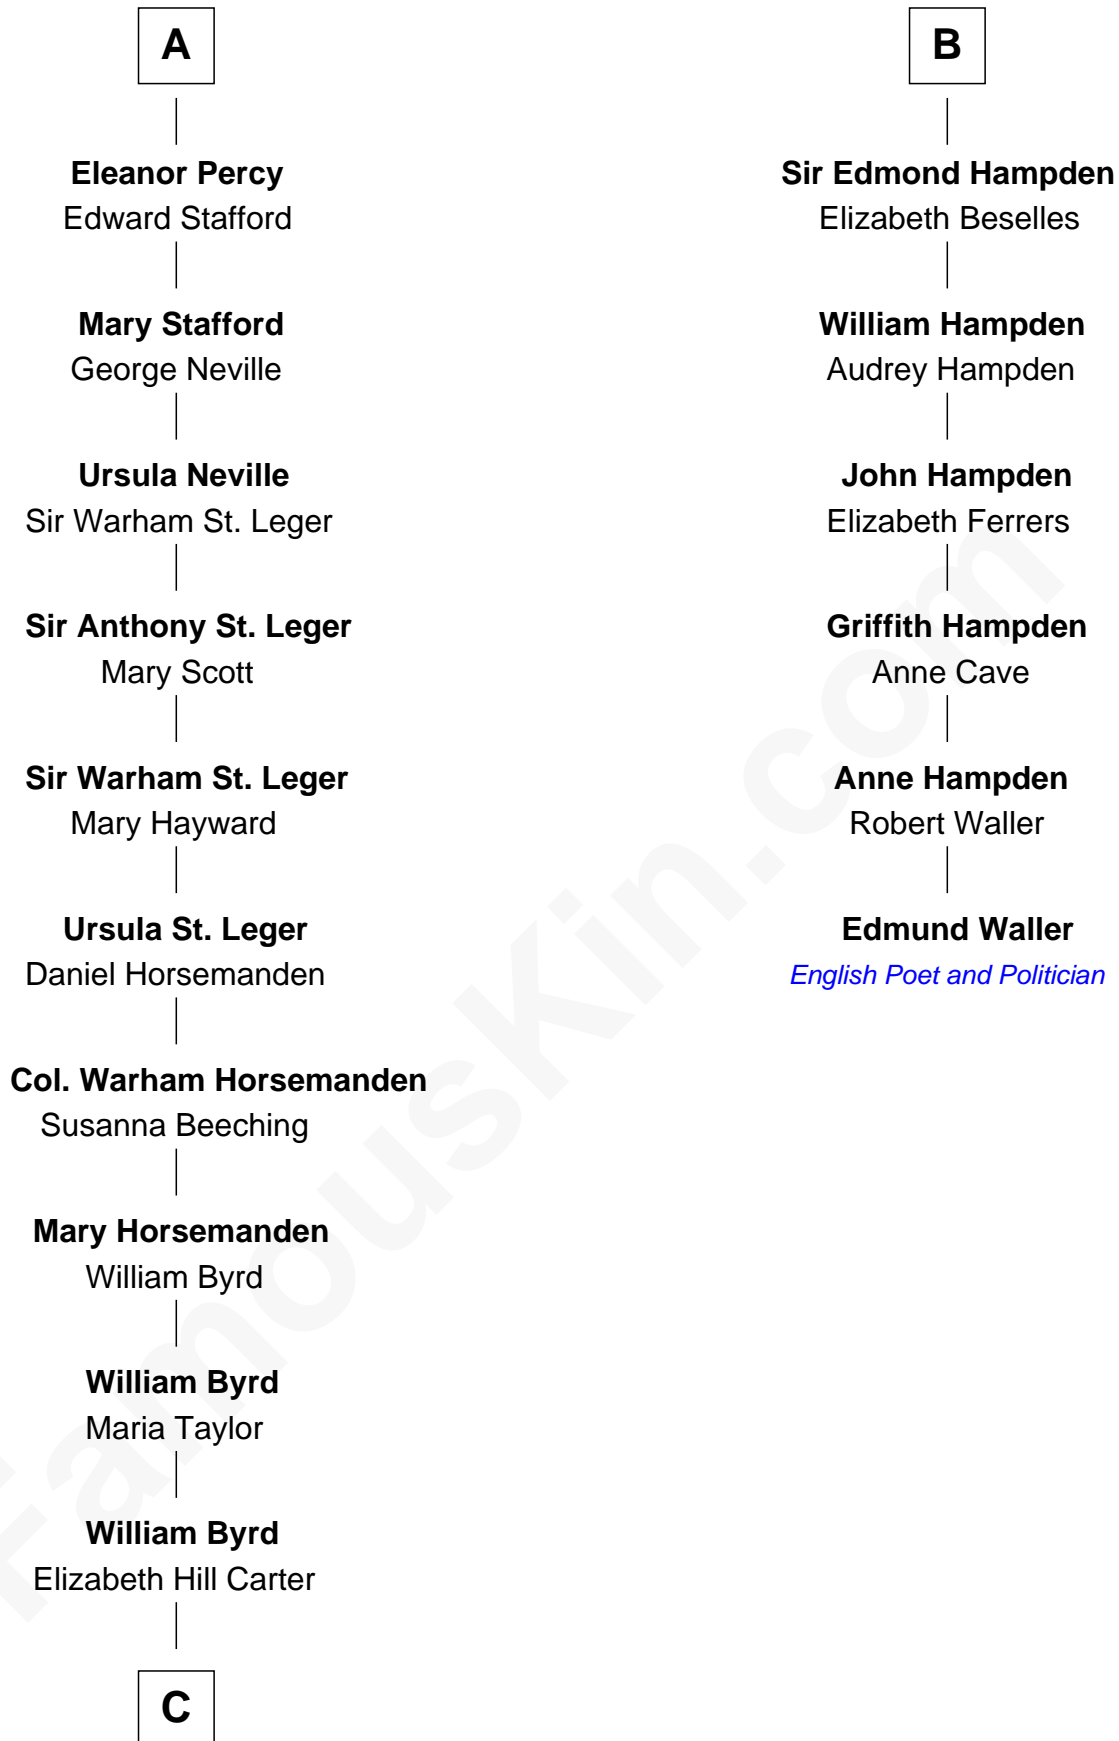

FamousKin.com
Relationship Chart of
Admiral Richard Byrd
Polar Explorer

12th cousin 9 times removed of
Edmund Waller
English Poet and Politician

C

—
Thomas Taylor Byrd

Mary Armistead

—
Richard Evelyn Byrd

Anne Harrison

—
Col. William Byrd

Jane Meriwether Rivers

—
Richard Evelyn Byrd

Eleanor Bolling Flood

—
Admiral Richard Byrd

Polar Explorer