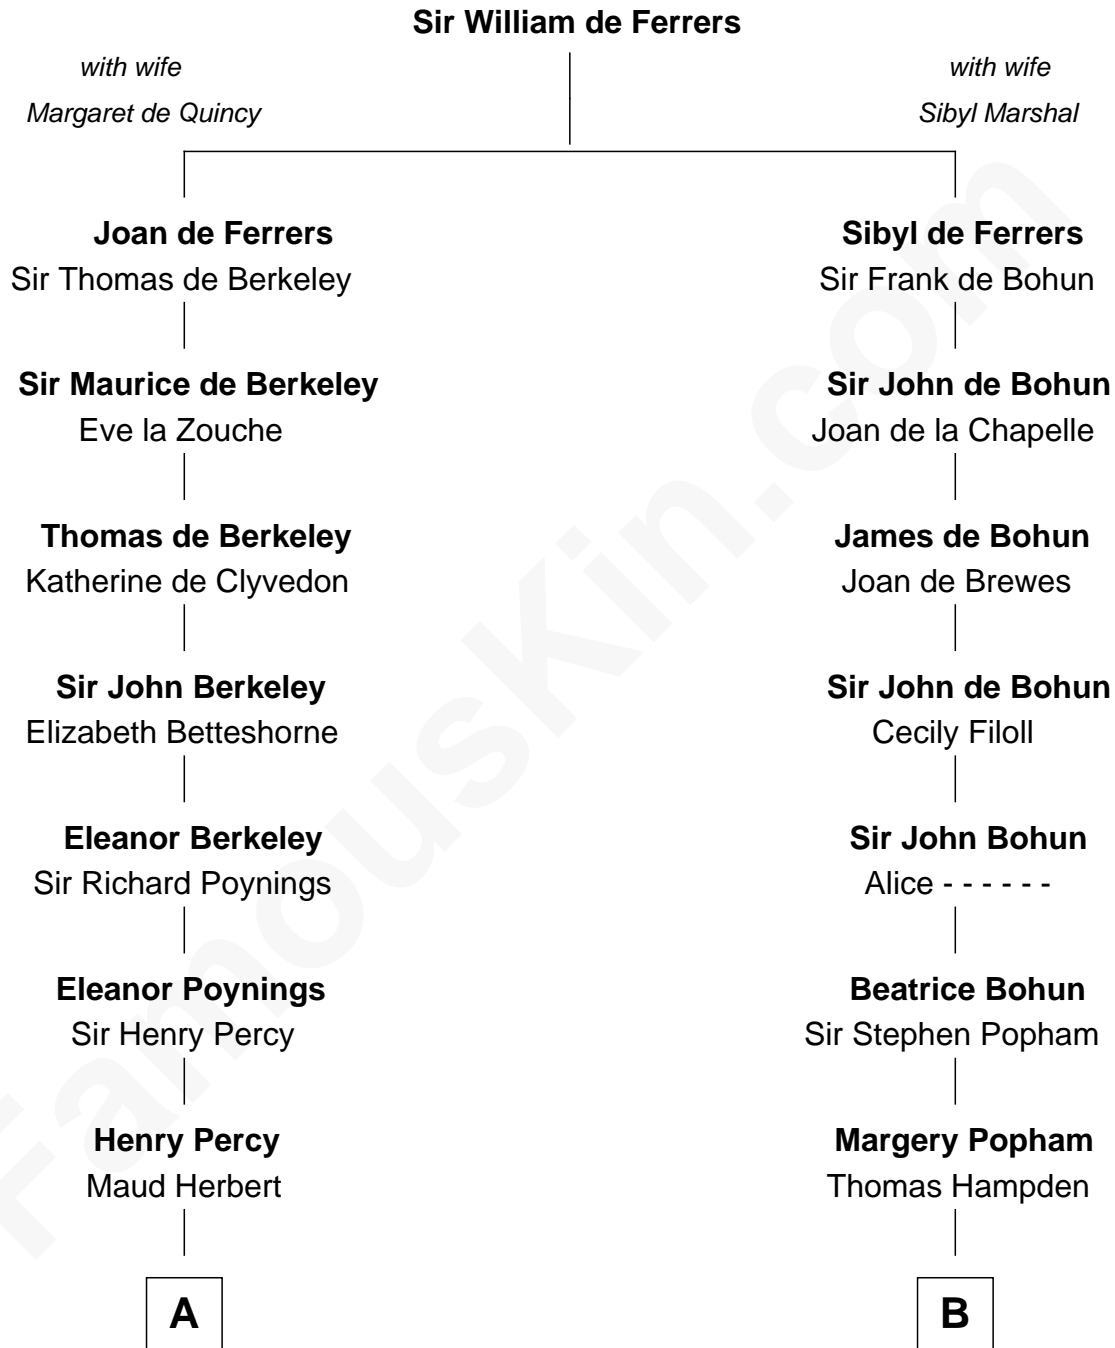

FamousKin.com
Relationship Chart of
Admiral Richard Byrd
Polar Explorer

12th cousin 9 times removed of
Edmund Waller
English Poet and Politician

C

—
Thomas Taylor Byrd

Mary Armistead

—
Richard Evelyn Byrd

Anne Harrison

—
Col. William Byrd

Jane Meriwether Rivers

—
Richard Evelyn Byrd

Eleanor Bolling Flood

—
Admiral Richard Byrd

Polar Explorer