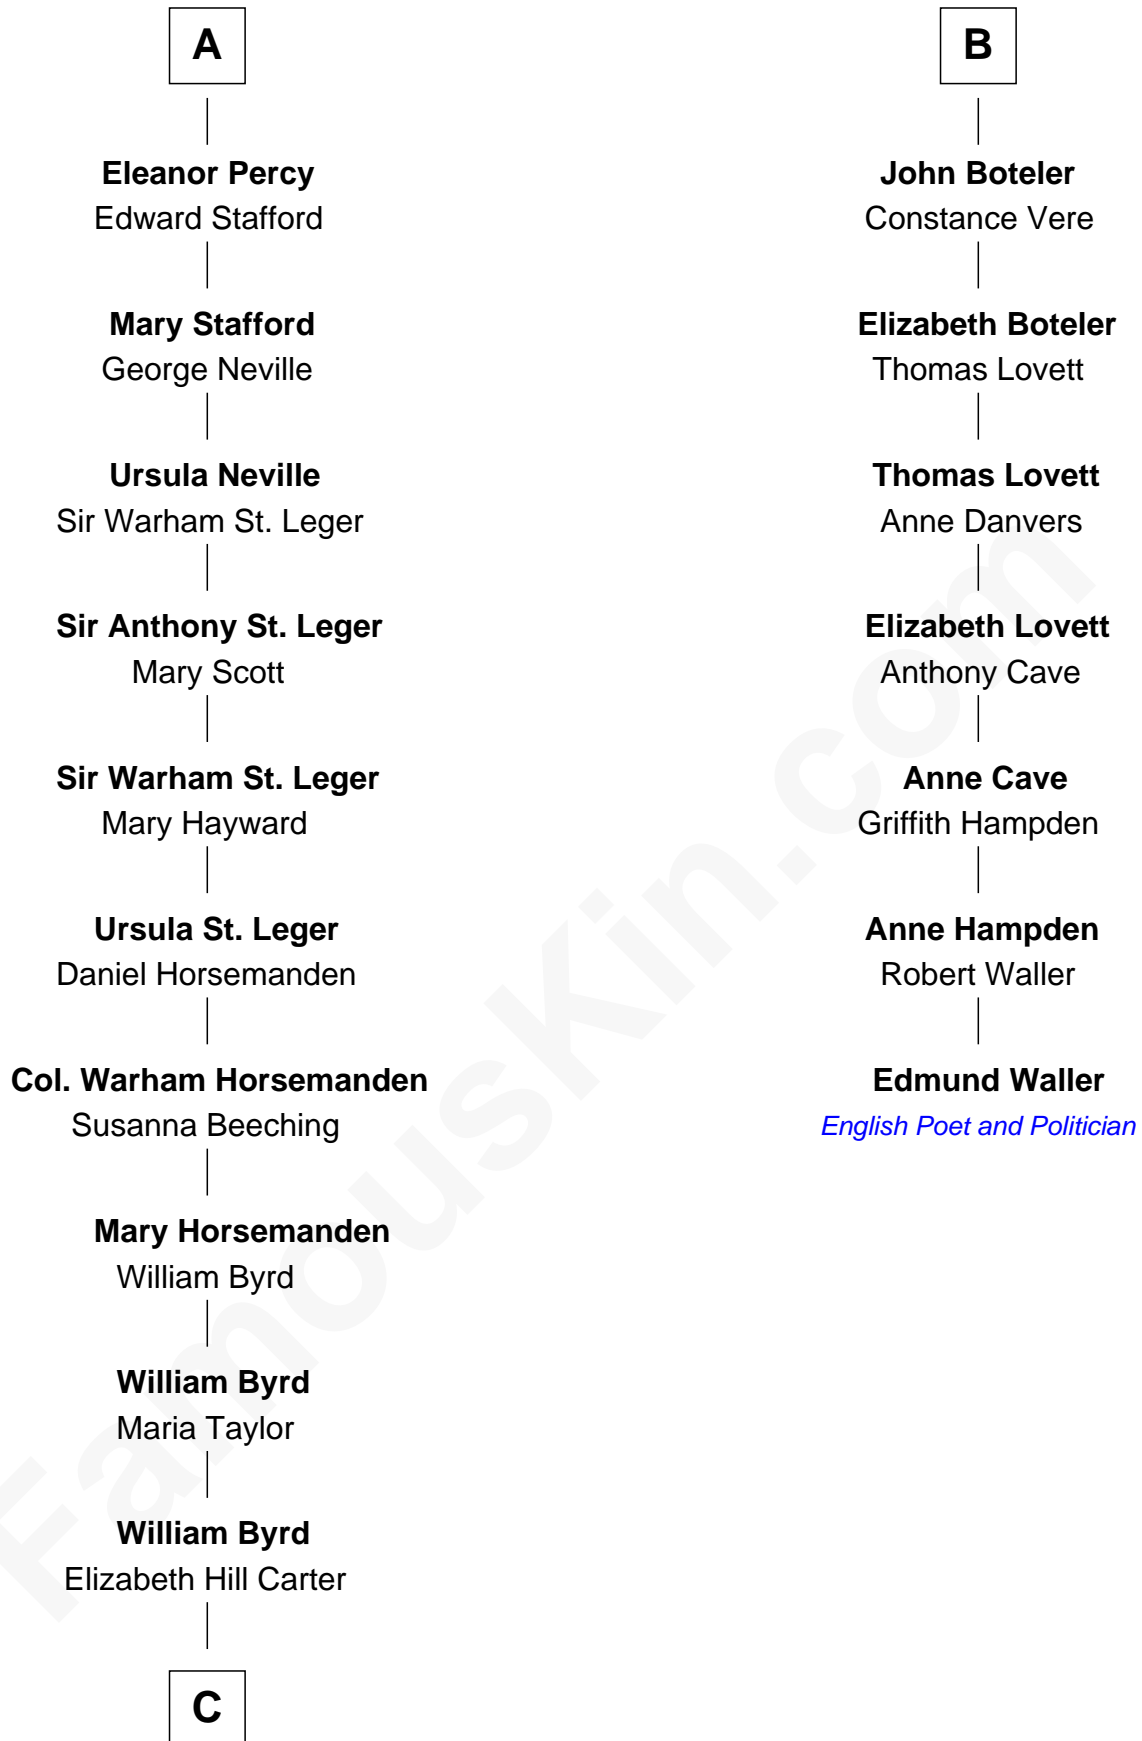

FamousKin.com
Relationship Chart of
Admiral Richard Byrd
Polar Explorer

13th cousin 8 times removed of
Edmund Waller
English Poet and Politician

Sir William de Cantilupe
 Eve de Braiose

C

—
Thomas Taylor Byrd

Mary Armistead

—
Richard Evelyn Byrd

Anne Harrison

—
Col. William Byrd

Jane Meriwether Rivers

—
Richard Evelyn Byrd

Eleanor Bolling Flood

—
Admiral Richard Byrd

Polar Explorer