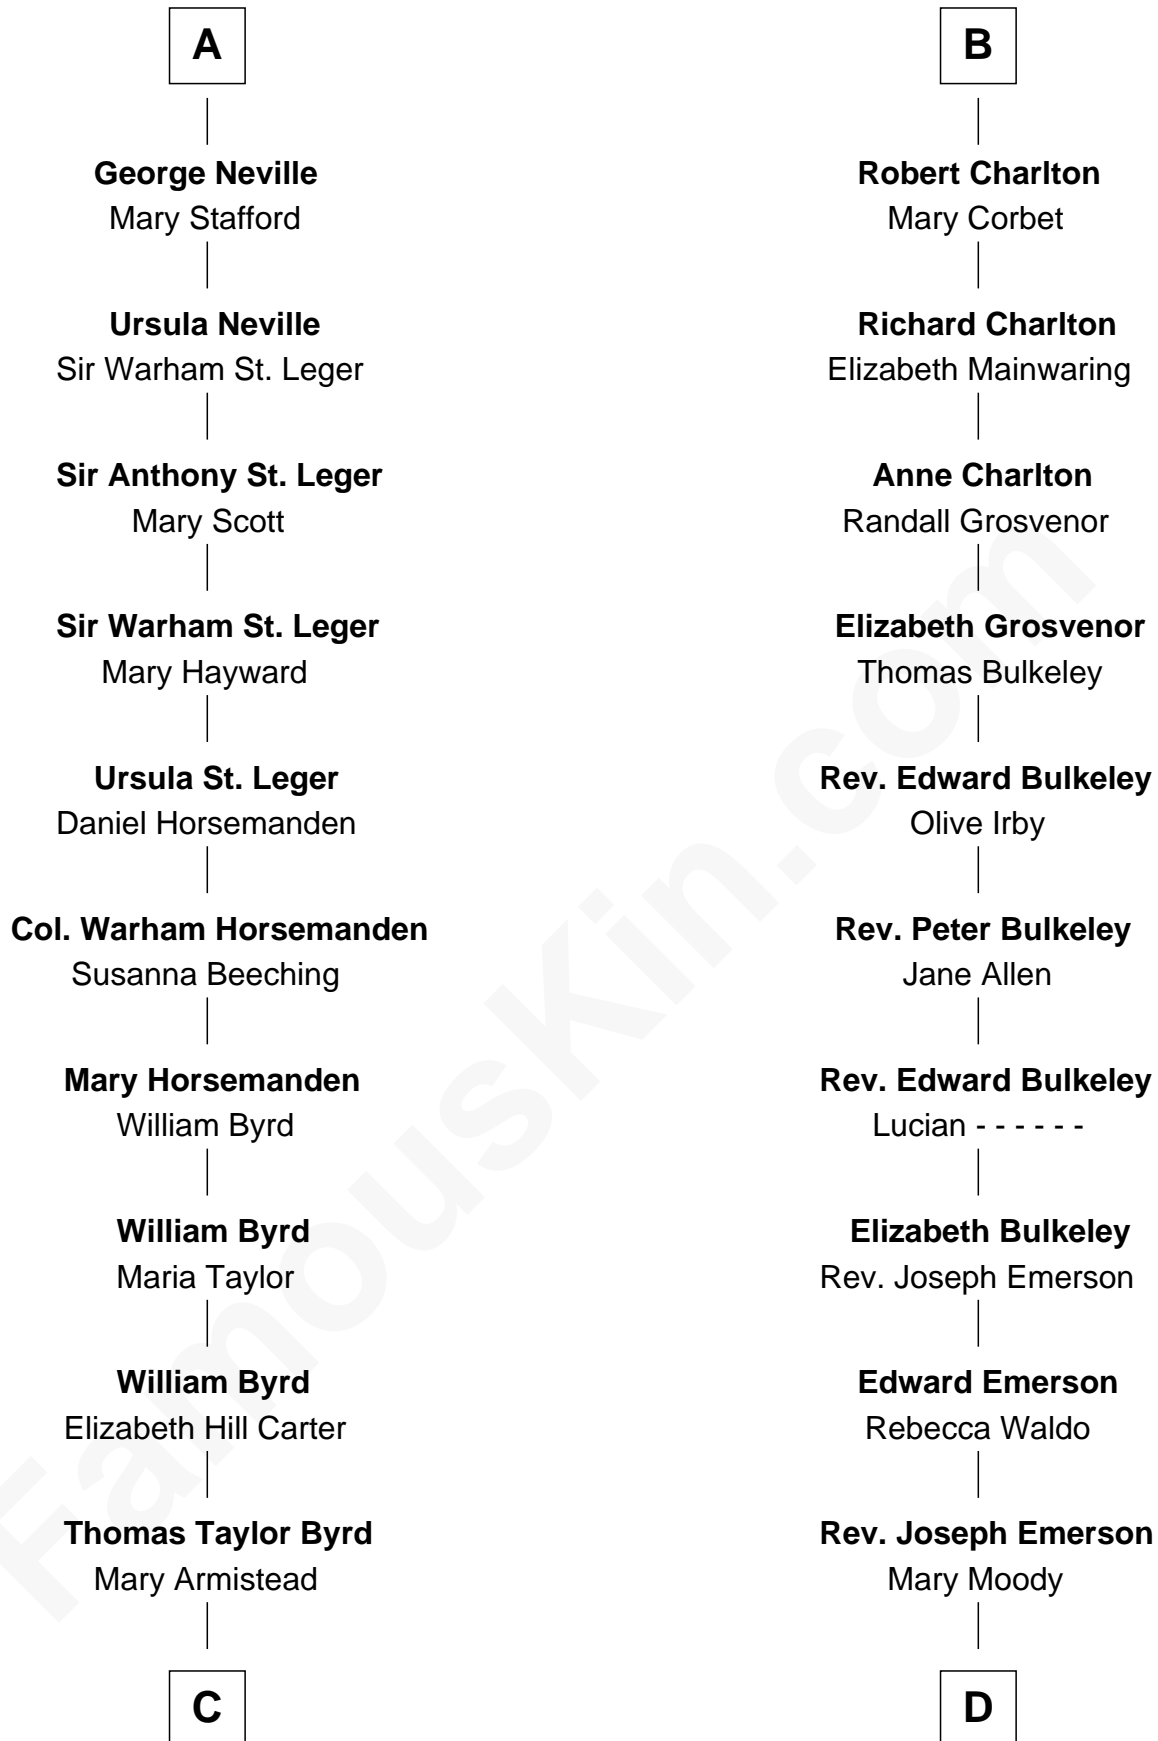

FamousKin.com
Relationship Chart of
Admiral Richard Byrd
Polar Explorer

19th cousin 1 time removed of
Ralph Waldo Emerson
American Poet

C

Richard Evelyn Byrd
Anne Harrison

Col. William Byrd
Jane Meriwether Rivers

Richard Evelyn Byrd
Eleanor Bolling Flood

Admiral Richard Byrd
Polar Explorer

D

Rev. William Emerson
Phebe Bliss

Rev. William Emerson
Ruth Haskins

Ralph Waldo Emerson
American Poet