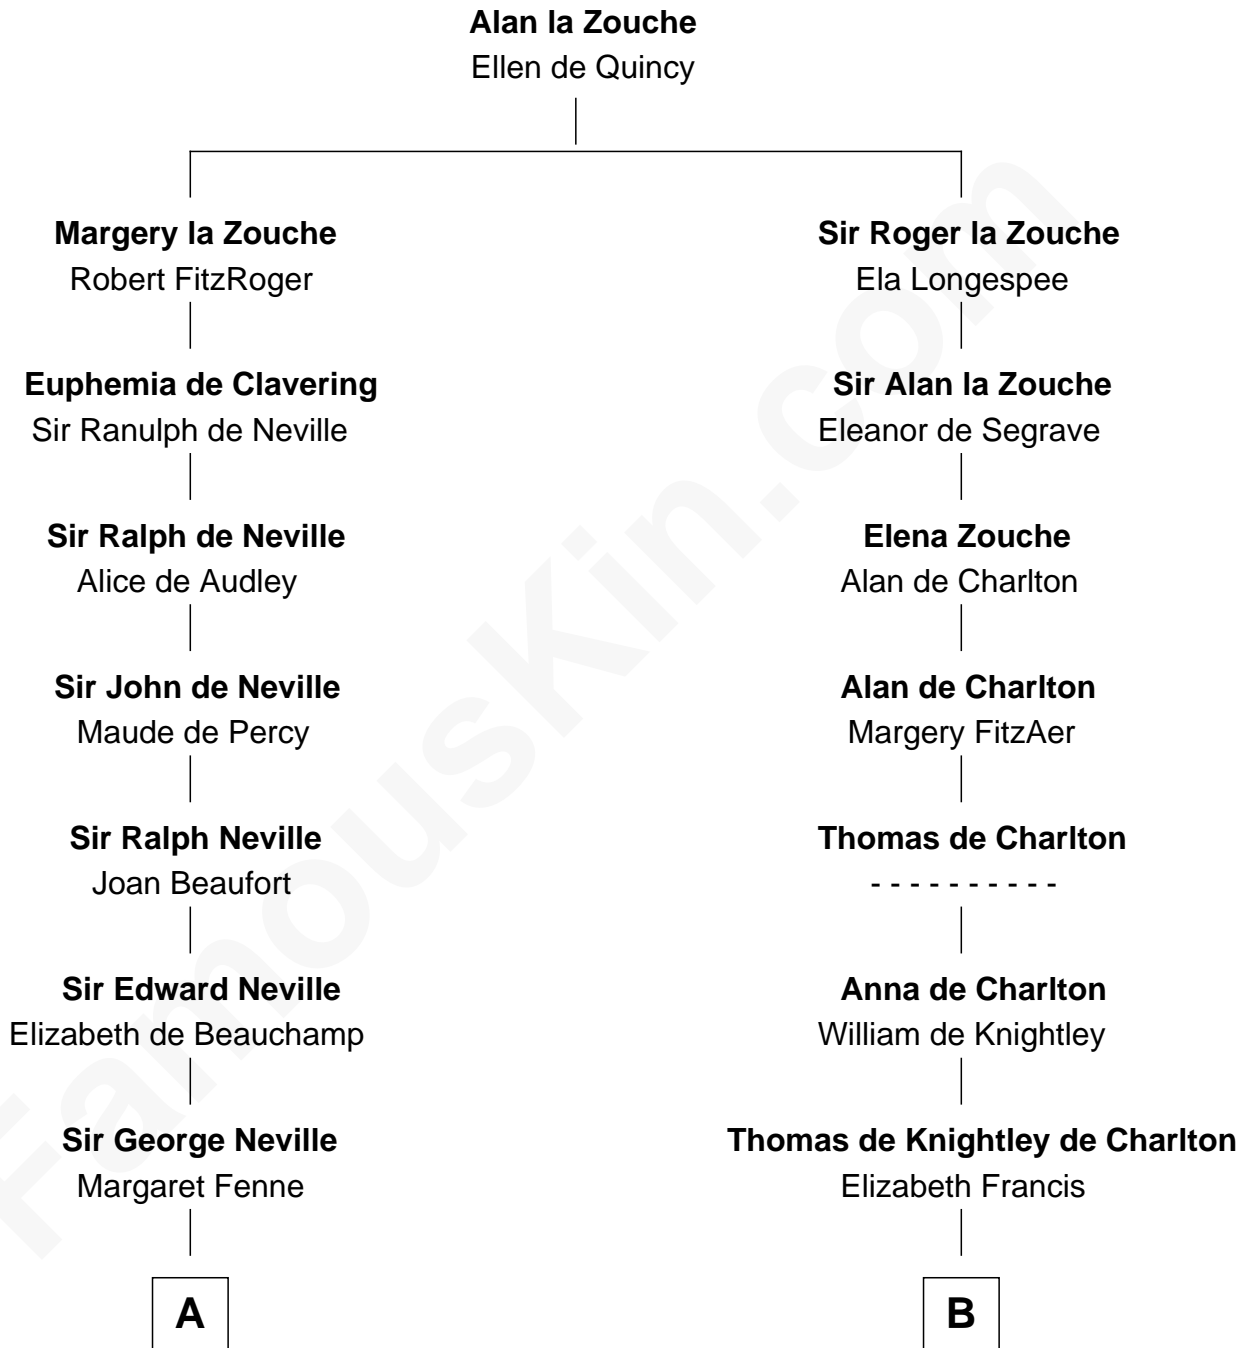

FamousKin.com
Relationship Chart of
Admiral Richard Byrd
Polar Explorer

19th cousin 1 time removed of
Ralph Waldo Emerson
American Poet

C

Richard Evelyn Byrd
Anne Harrison

Col. William Byrd
Jane Meriwether Rivers

Richard Evelyn Byrd
Eleanor Bolling Flood

Admiral Richard Byrd
Polar Explorer

D

Rev. William Emerson
Phebe Bliss

Rev. William Emerson
Ruth Haskins

Ralph Waldo Emerson
American Poet