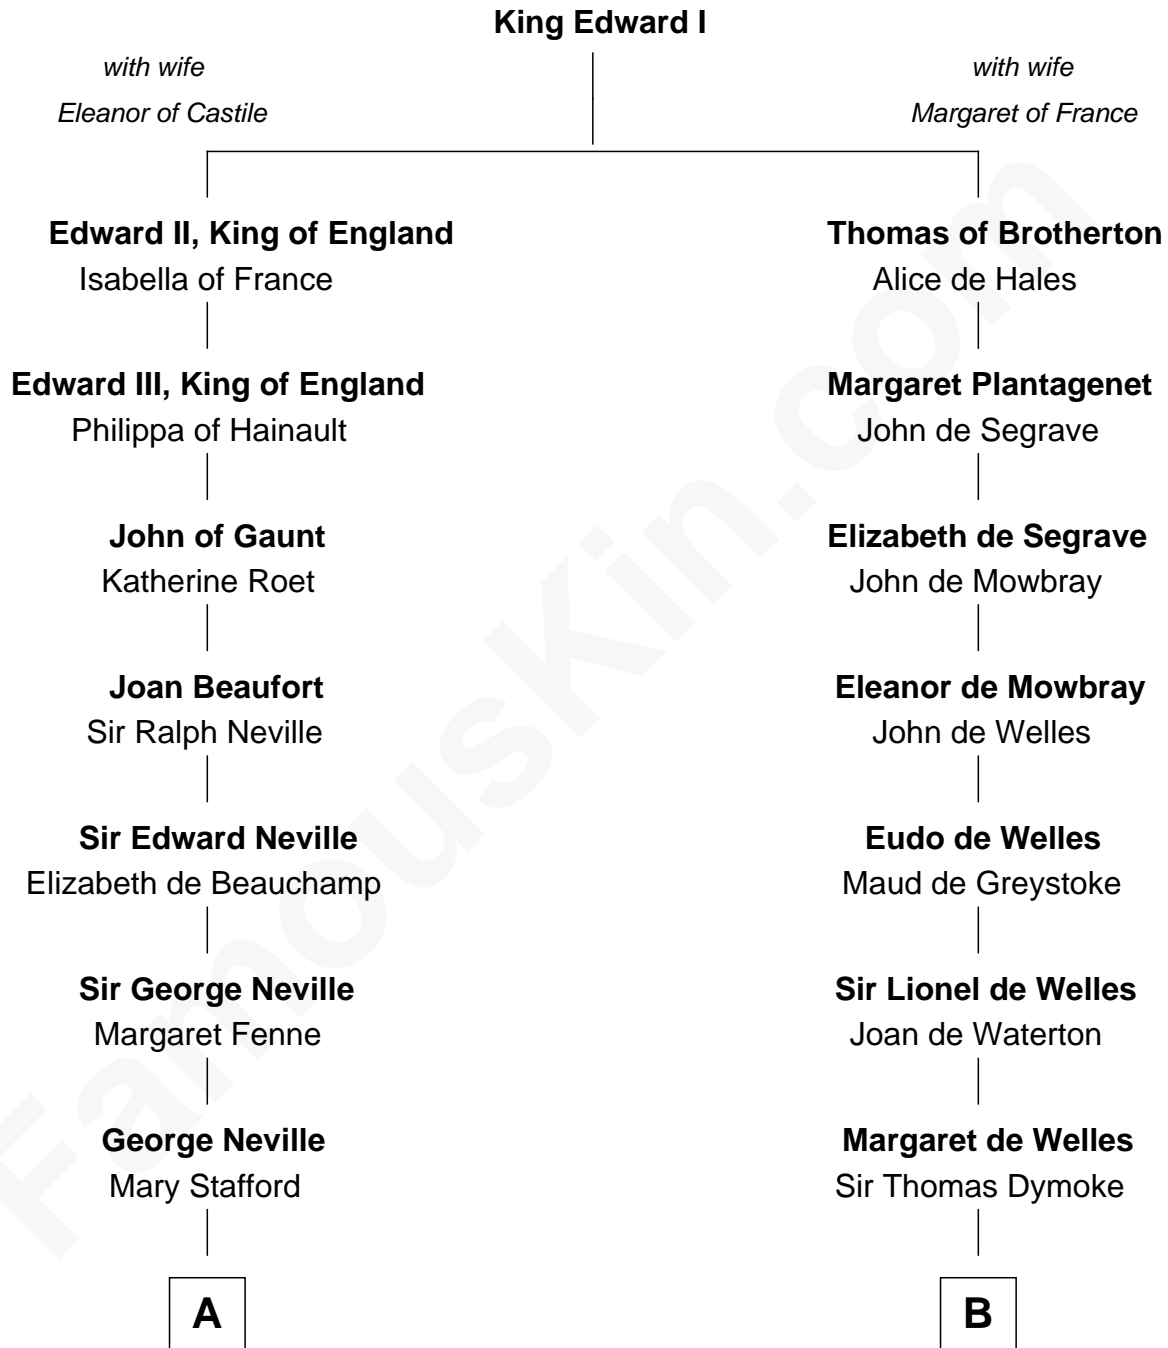

FamousKin.com
Relationship Chart of
Admiral Richard Byrd
Polar Explorer

18th cousin 1 time removed of
Ralph Waldo Emerson
American Poet

C

Col. William Byrd
Jane Meriwether Rivers

Richard Evelyn Byrd
Eleanor Bolling Flood