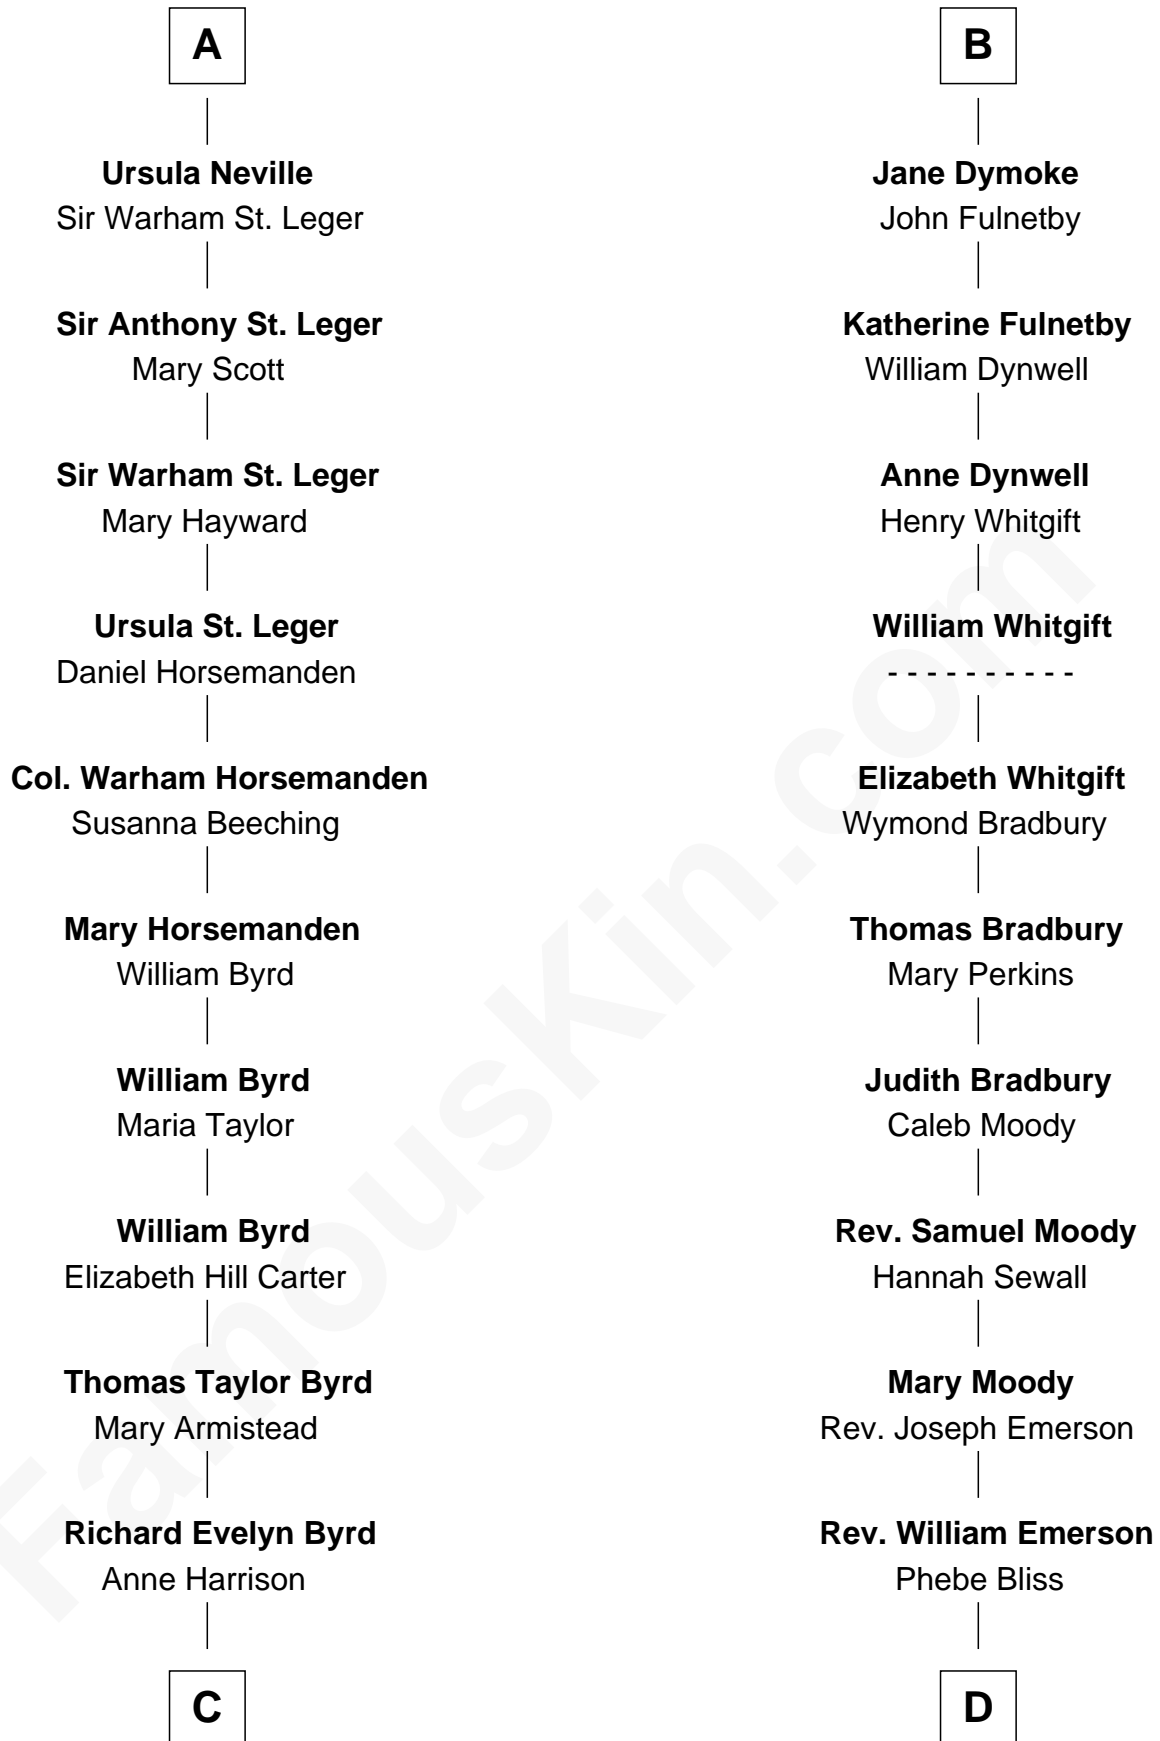

FamousKin.com
Relationship Chart of
Admiral Richard Byrd
Polar Explorer

18th cousin 1 time removed of
Ralph Waldo Emerson
American Poet

C

Col. William Byrd
Jane Meriwether Rivers

Richard Evelyn Byrd
Eleanor Bolling Flood

Admiral Richard Byrd
Polar Explorer

D

Rev. William Emerson
Ruth Haskins

Ralph Waldo Emerson
American Poet

FamousKin.com