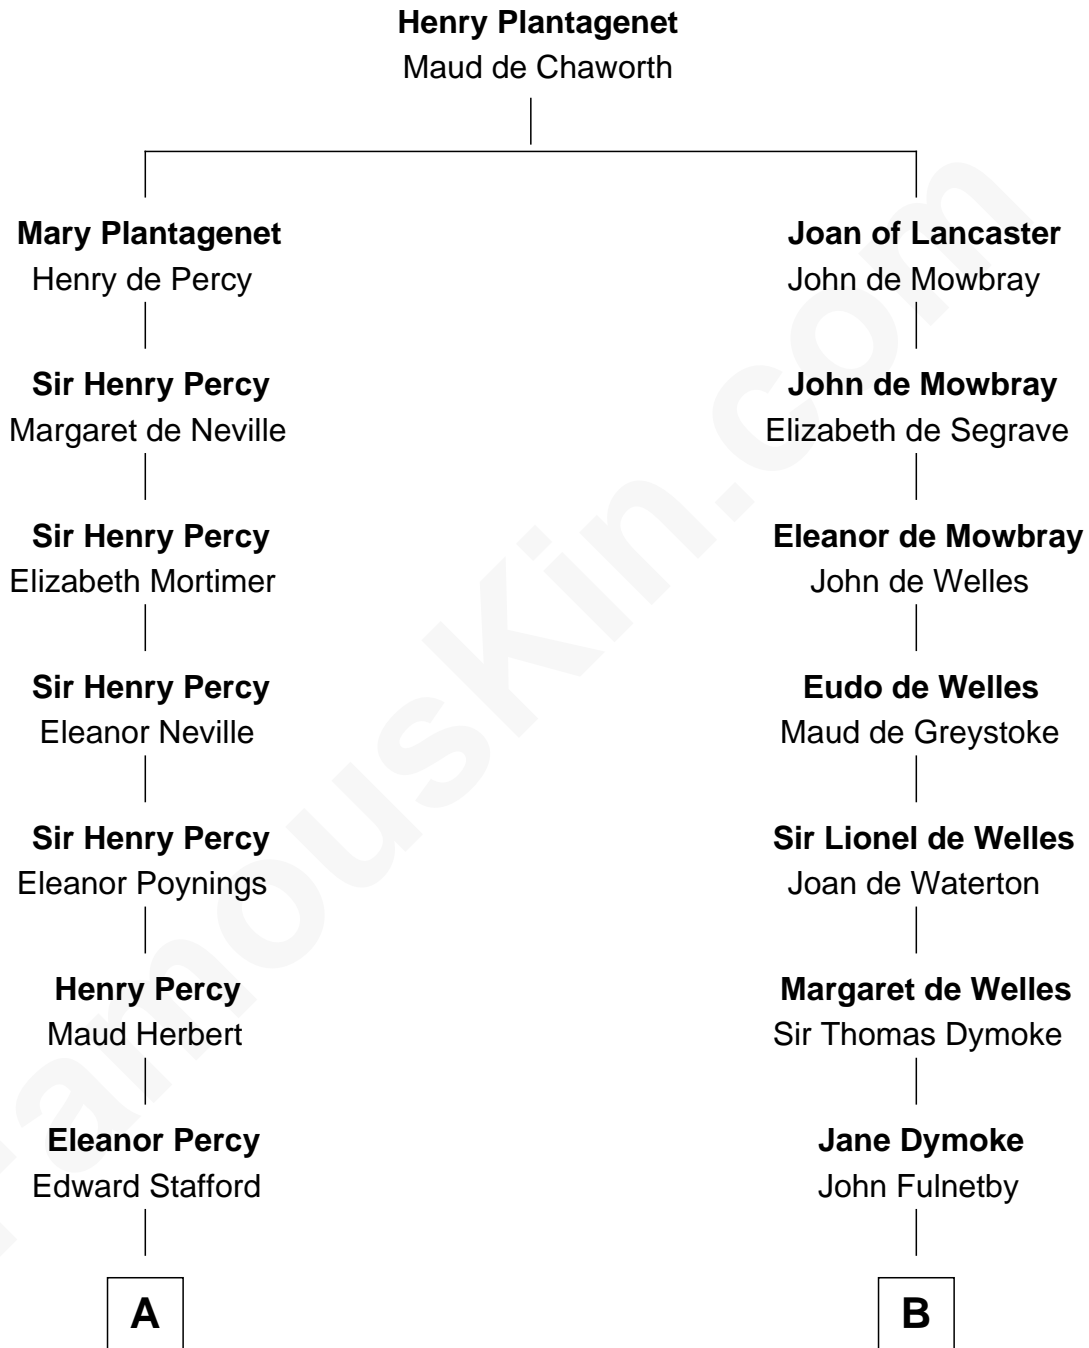

**FamousKin.com**  
**Relationship Chart of**  
**Admiral Richard Byrd**  
*Polar Explorer*

17th cousin 3 times removed of  
**Ralph Waldo Emerson**  
*American Poet*

**C**

Richard Evelyn Byrd

Anne Harrison

Col. William Byrd

Jane Meriwether Rivers

Richard Evelyn Byrd

Eleanor Bolling Flood

Admiral Richard Byrd

*Polar Explorer*

FamousKin.com