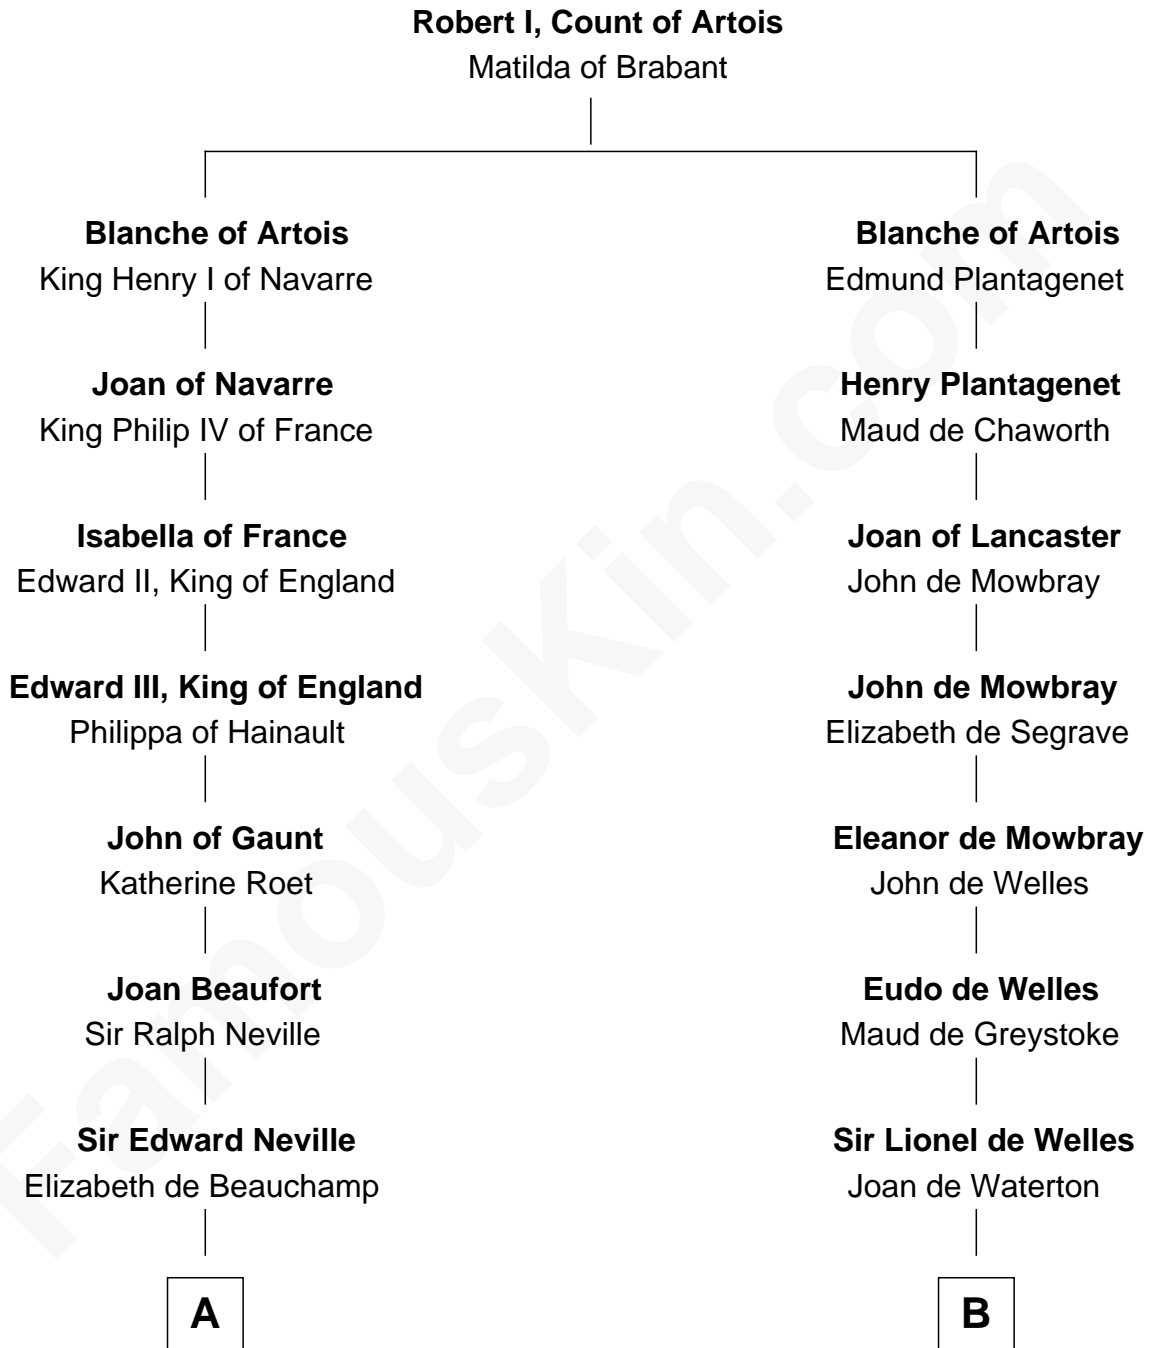

**FamousKin.com**  
**Relationship Chart of**  
**Admiral Richard Byrd**  
*Polar Explorer*

19th cousin 2 times removed of  
**Ralph Waldo Emerson**  
*American Poet*

**C**

**Thomas Taylor Byrd**

Mary Armistead

**Richard Evelyn Byrd**

Anne Harrison

**Col. William Byrd**

Jane Meriwether Rivers

**Richard Evelyn Byrd**

Eleanor Bolling Flood

**Admiral Richard Byrd**

*Polar Explorer*