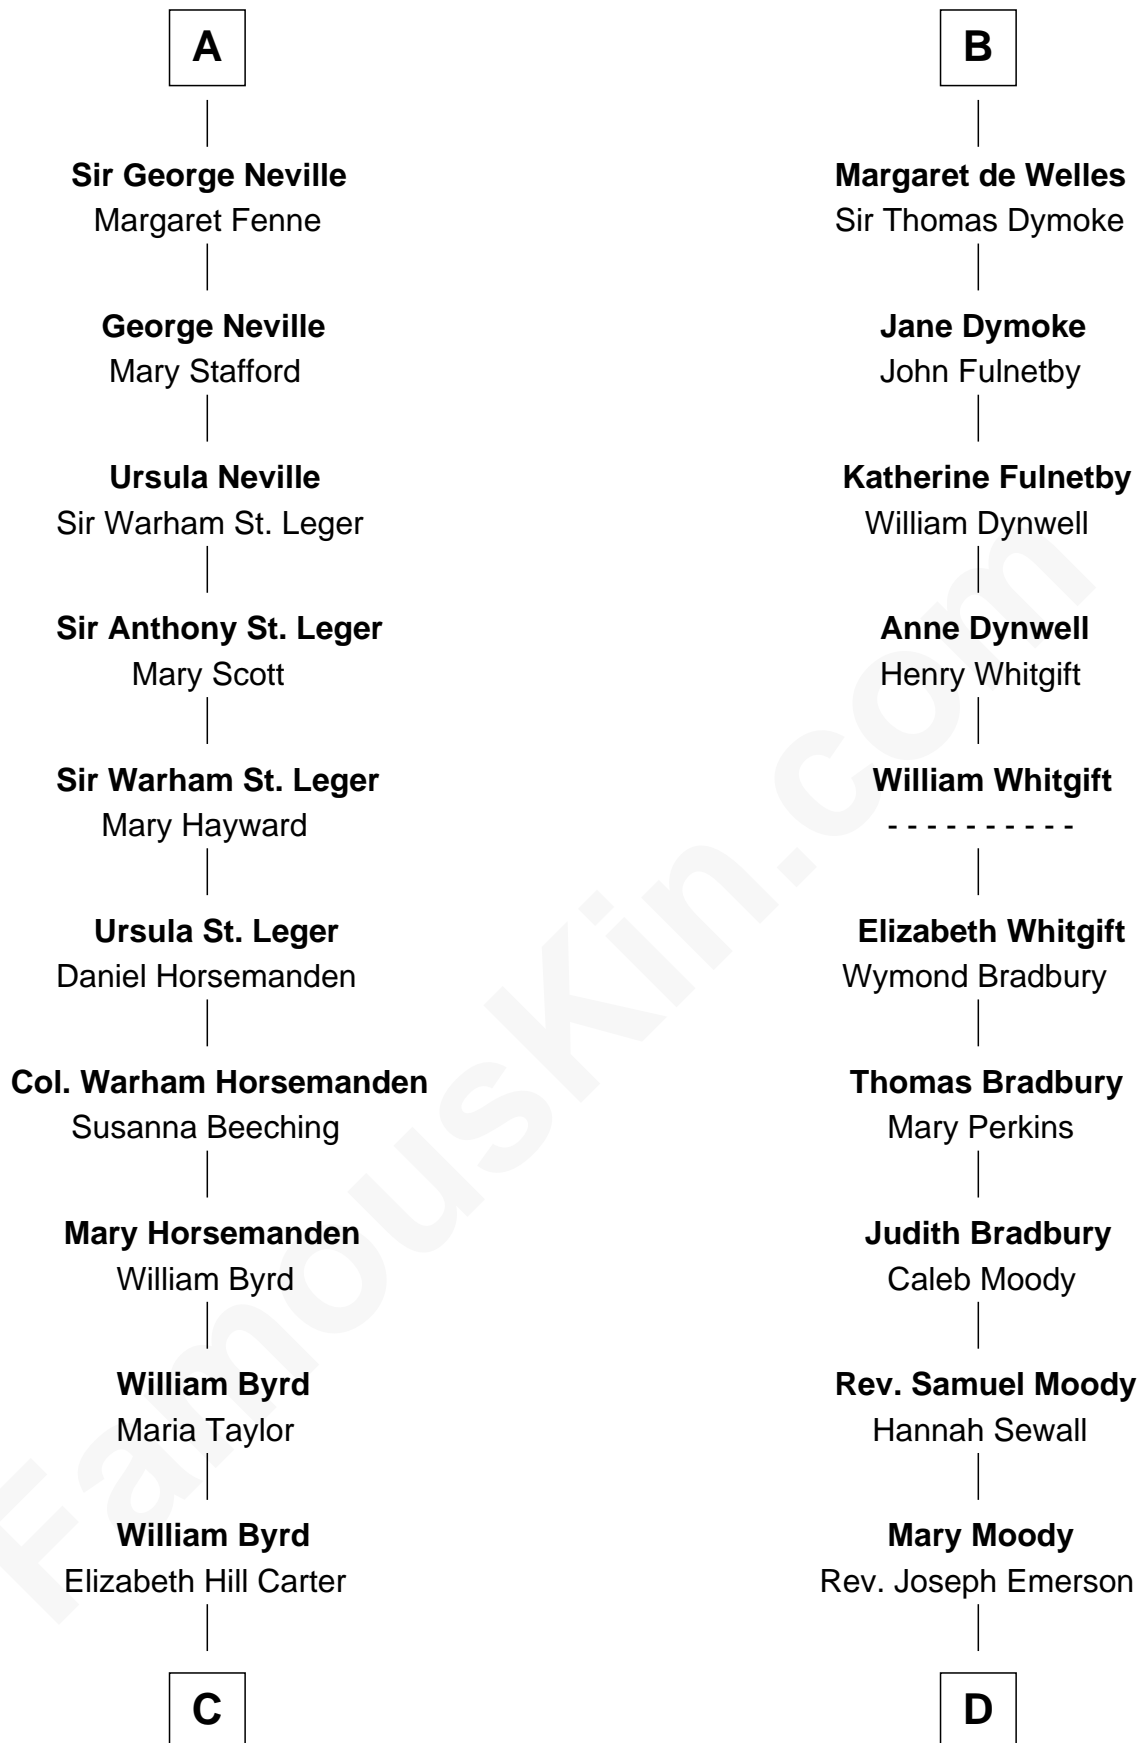

**FamousKin.com**  
**Relationship Chart of**  
**Admiral Richard Byrd**  
*Polar Explorer*

19th cousin 2 times removed of  
**Ralph Waldo Emerson**  
*American Poet*

**C**

**Thomas Taylor Byrd**

Mary Armistead

**Richard Evelyn Byrd**

Anne Harrison

**Col. William Byrd**

Jane Meriwether Rivers

**Richard Evelyn Byrd**

Eleanor Bolling Flood

**Admiral Richard Byrd**

*Polar Explorer*