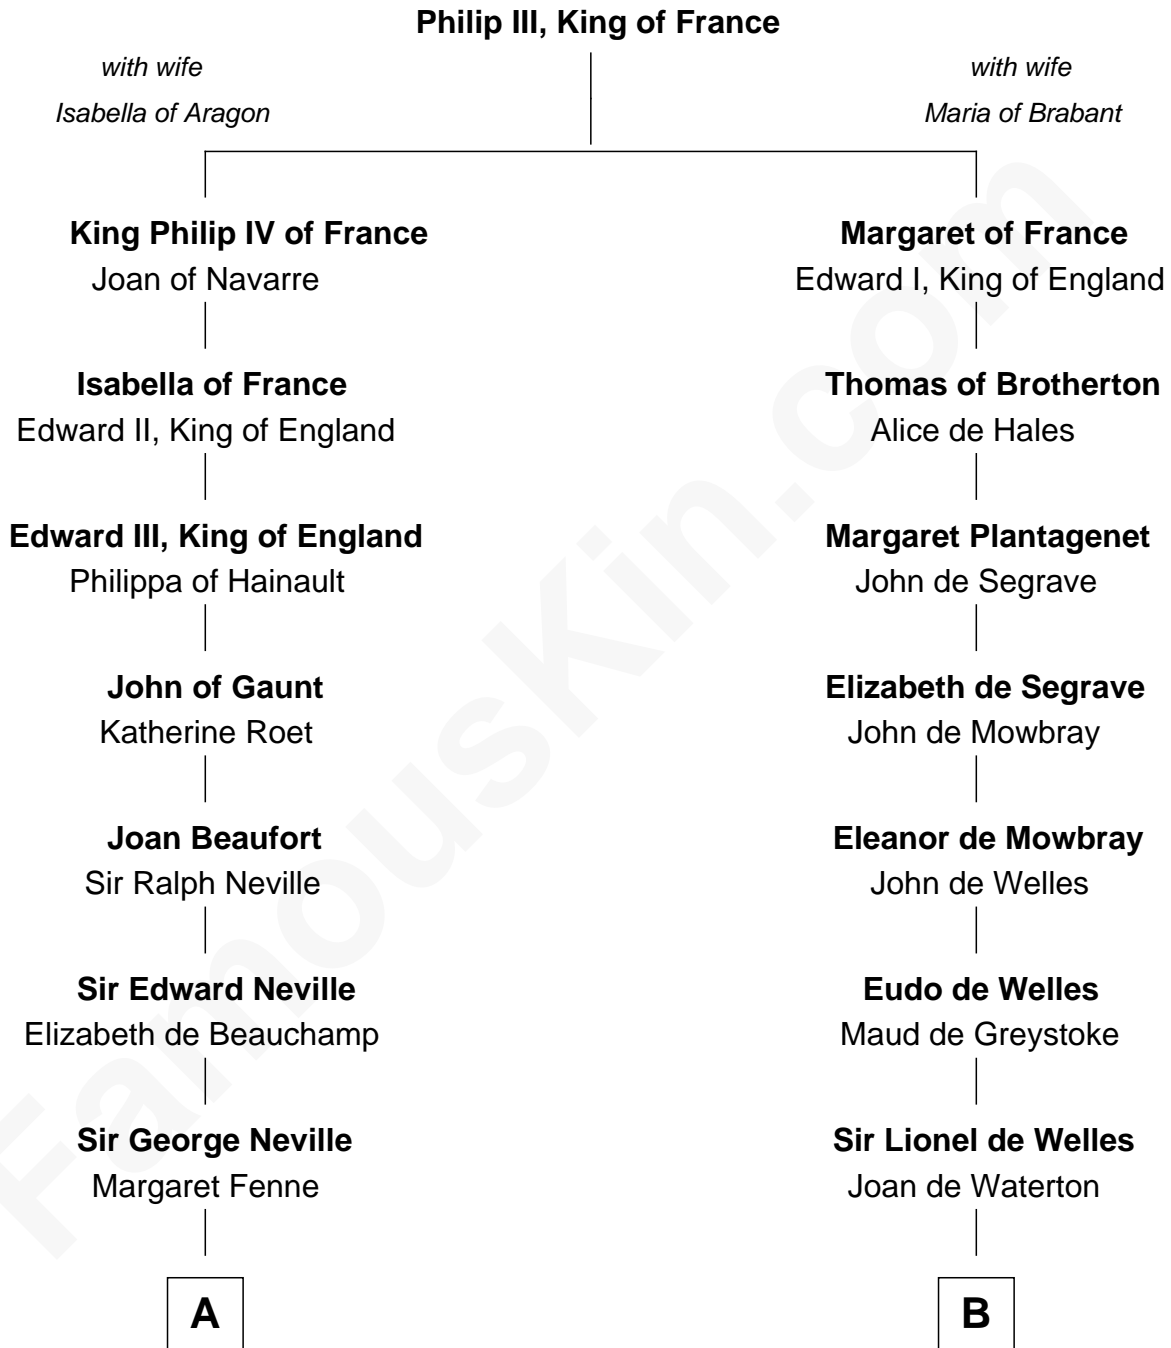

**FamousKin.com**  
**Relationship Chart of**  
**Admiral Richard Byrd**  
*Polar Explorer*

19th cousin 1 time removed of  
**Ralph Waldo Emerson**  
*American Poet*

**C**

**Richard Evelyn Byrd**

Anne Harrison

**Col. William Byrd**

Jane Meriwether Rivers

**Richard Evelyn Byrd**

Eleanor Bolling Flood

**Admiral Richard Byrd**

*Polar Explorer*

**D**

**Rev. William Emerson**