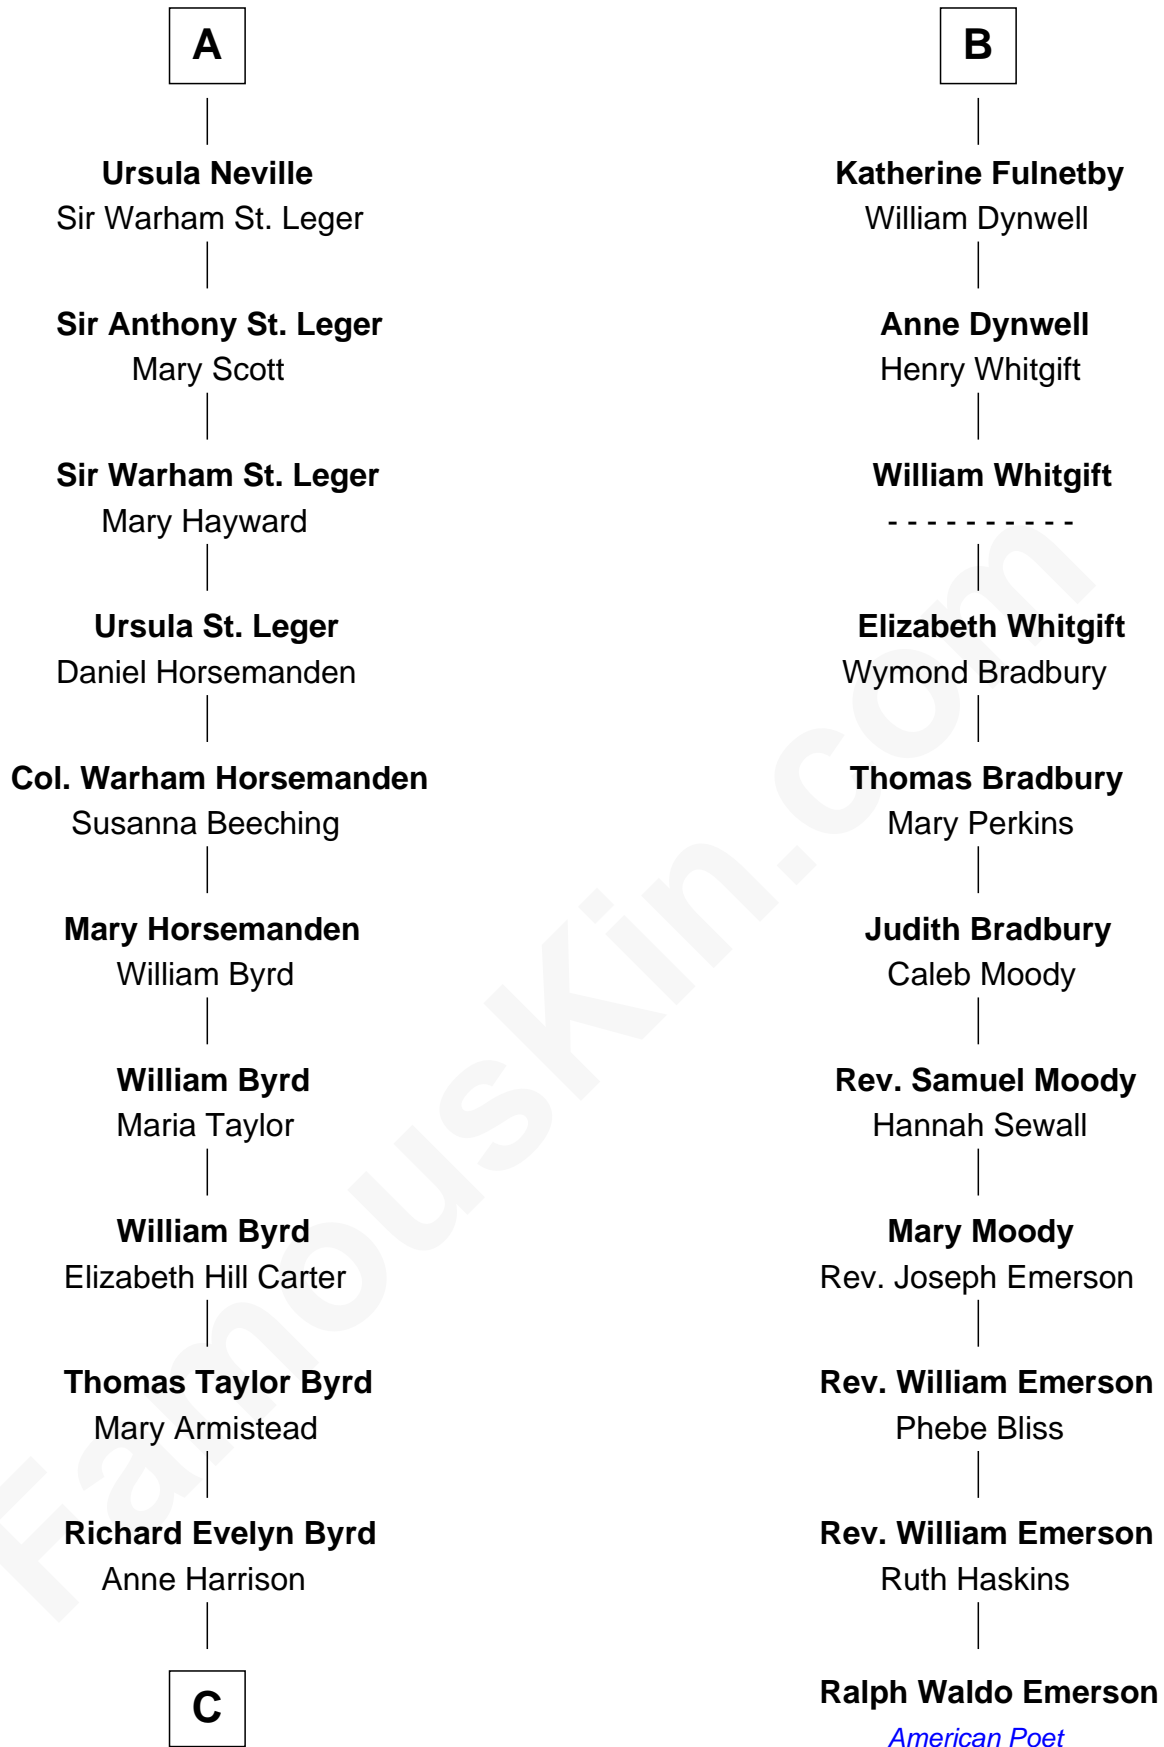

FamousKin.com
Relationship Chart of
Admiral Richard Byrd
Polar Explorer

17th cousin 2 times removed of
Ralph Waldo Emerson
American Poet

Sir Maurice de Berkeley
 Eve la Zouche

Thomas de Berkeley
 Katherine de Clyvedon

Isabel de Berkeley
 Sir Robert de Clifford

Sir John Berkeley
 Elizabeth Betteshorne

Sir Roger de Clifford
 Maud de Beauchamp

Eleanor Berkeley
 Sir Richard Poynings

Katherine de Clifford
 Sir Ralph de Greystoke

Eleanor Poynings
 Sir Henry Percy

Maud de Greystoke
 Eudo de Welles

Henry Percy
 Maud Herbert

Sir Lionel de Welles
 Joan de Waterton

Eleanor Percy
 Edward Stafford

Margaret de Welles
 Sir Thomas Dymoke

Mary Stafford
 George Neville

Jane Dymoke
 John Fulnetby

A

B

C

—
Col. William Byrd
Jane Meriwether Rivers

—
Richard Evelyn Byrd
Eleanor Bolling Flood

—
Admiral Richard Byrd
Polar Explorer

FamousKin.com