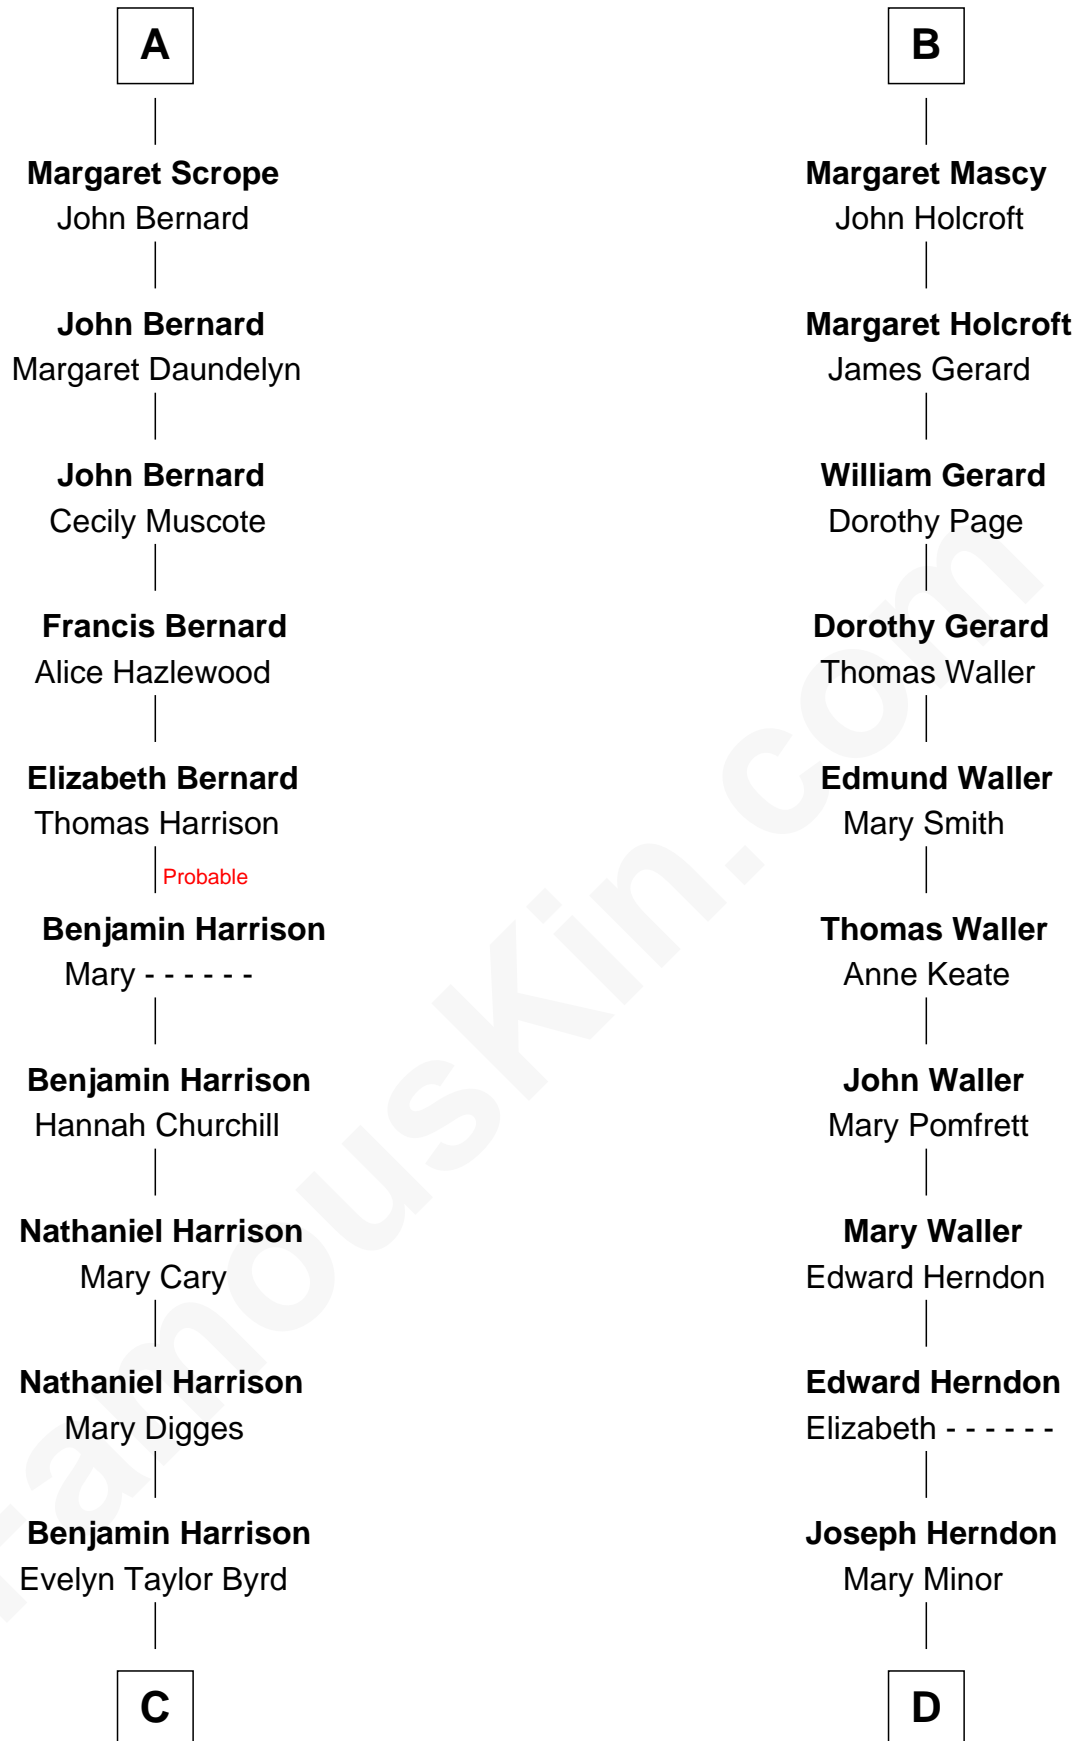

**FamousKin.com**  
**Relationship Chart of**  
**Admiral Richard Byrd**  
*Polar Explorer*

19th cousin 1 time removed of  
**Ellen (Herndon) Arthur**  
*Wife of President Chester A. Arthur*

**C**

**Anne Harrison**  
Richard Evelyn Byrd

**Col. William Byrd**  
Jane Meriwether Rivers

**Richard Evelyn Byrd**  
Eleanor Bolling Flood

**Admiral Richard Byrd**  
*Polar Explorer*

**D**

**Dabney Herndon**  
Elizabeth Hull

**Capt. William Lewis Herndon**  
Frances Elizabeth Hansborough