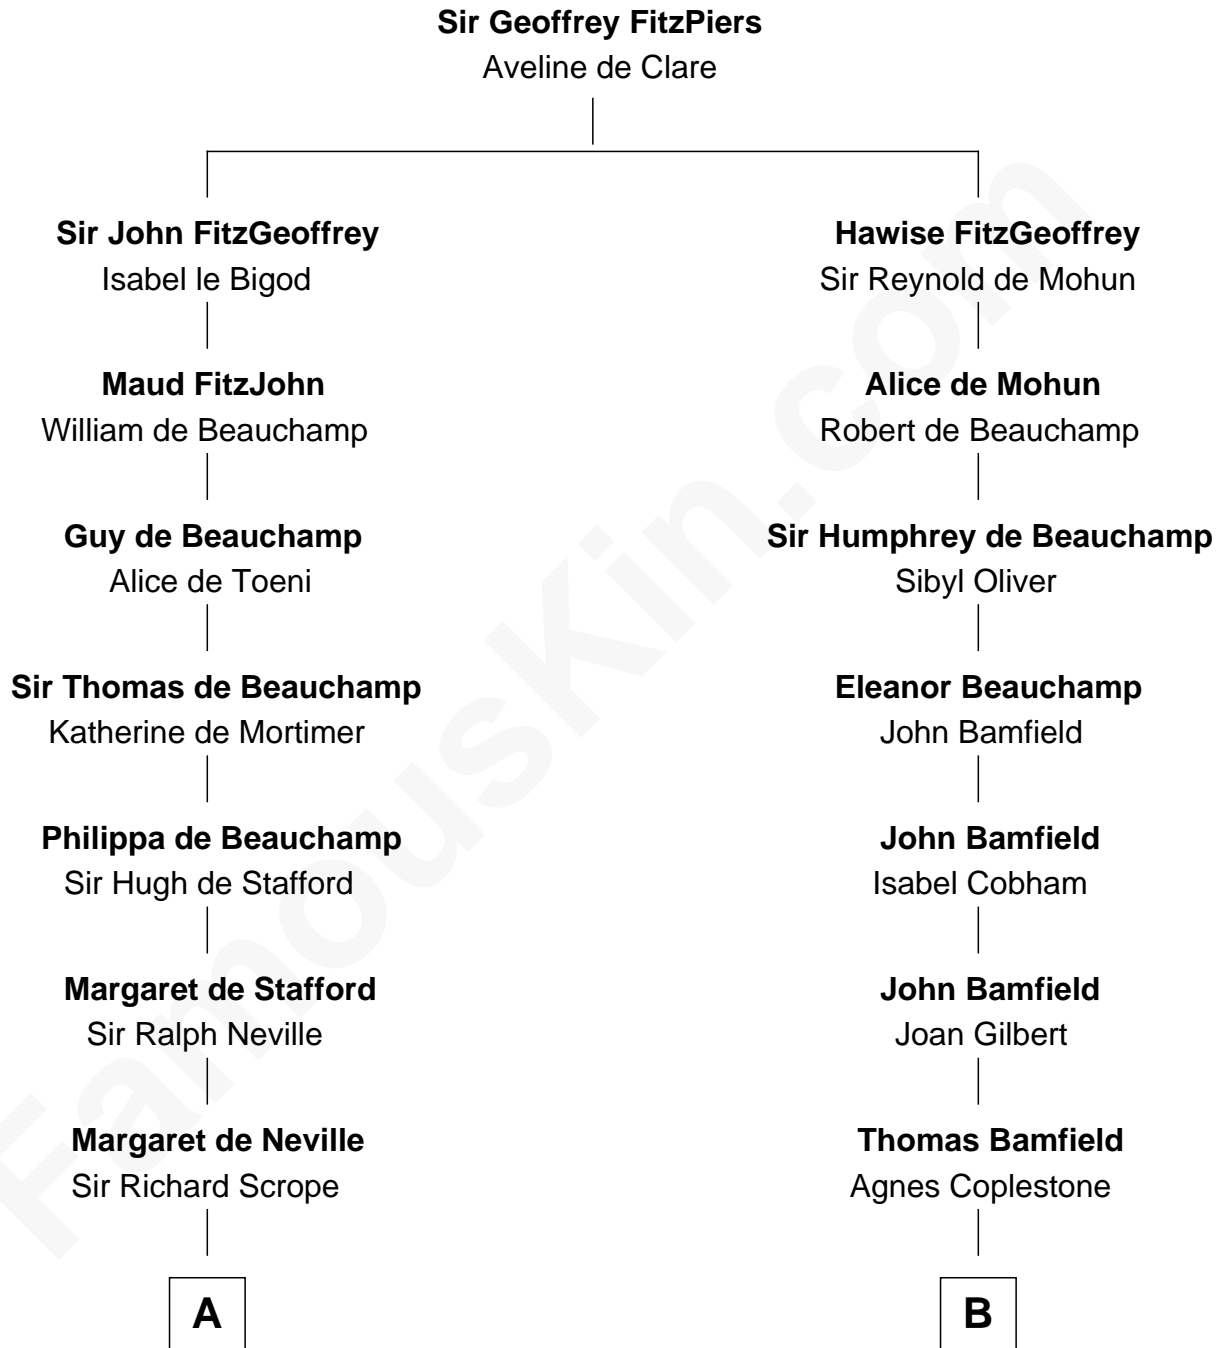

FamousKin.com
Relationship Chart of
Admiral Richard Byrd
Polar Explorer

14th cousin 7 times removed of

Thomas Trowbridge
(c1600 - 1672/3) Great Migration Immigrant 1637

C

Benjamin Harrison

Evelyn Taylor Byrd

Anne Harrison

Richard Evelyn Byrd

Col. William Byrd

Jane Meriwether Rivers

Richard Evelyn Byrd

Eleanor Bolling Flood

Admiral Richard Byrd

Polar Explorer