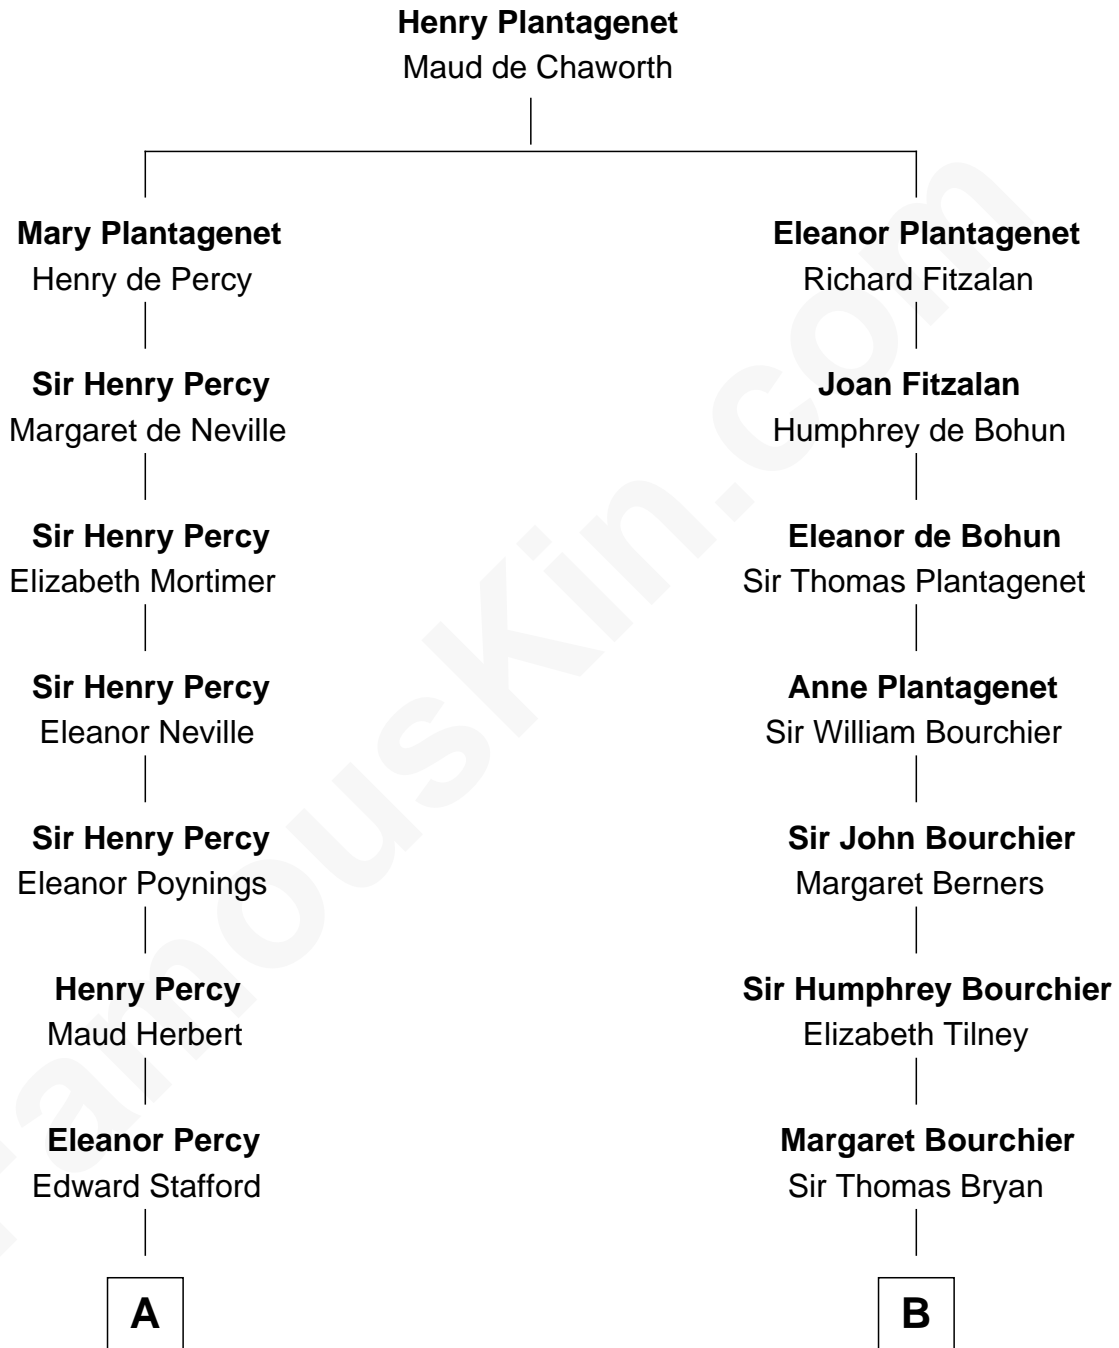

**FamousKin.com**  
**Relationship Chart of**  
**Admiral Richard Byrd**  
*Polar Explorer*

15th cousin 5 times removed of

**Robert Treat Paine**  
*Signer of the Declaration of Independence*

**C**

Richard Evelyn Byrd

Anne Harrison

Col. William Byrd

Jane Meriwether Rivers

Richard Evelyn Byrd

Eleanor Bolling Flood

Admiral Richard Byrd

*Polar Explorer*

FamousKin.com