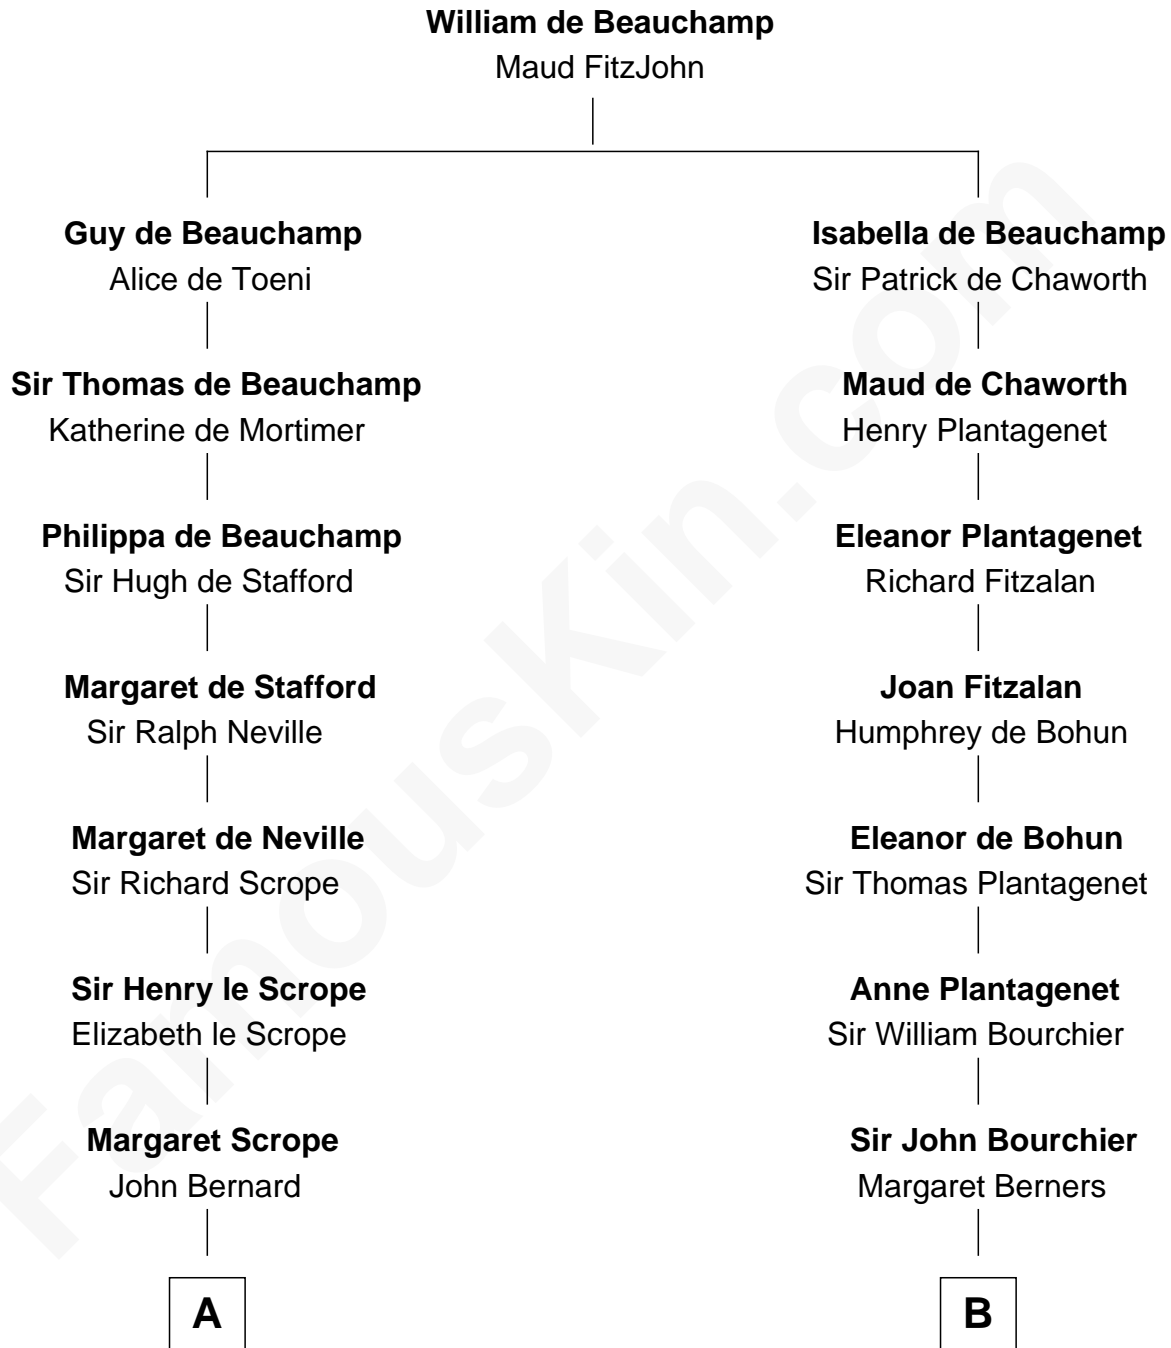

FamousKin.com
Relationship Chart of
Admiral Richard Byrd
Polar Explorer

17th cousin 2 times removed of

Robert Treat Paine
Signer of the Declaration of Independence

C

—
Col. William Byrd
Jane Meriwether Rivers

—
Richard Evelyn Byrd
Eleanor Bolling Flood

—
Admiral Richard Byrd
Polar Explorer

FamousKin.com