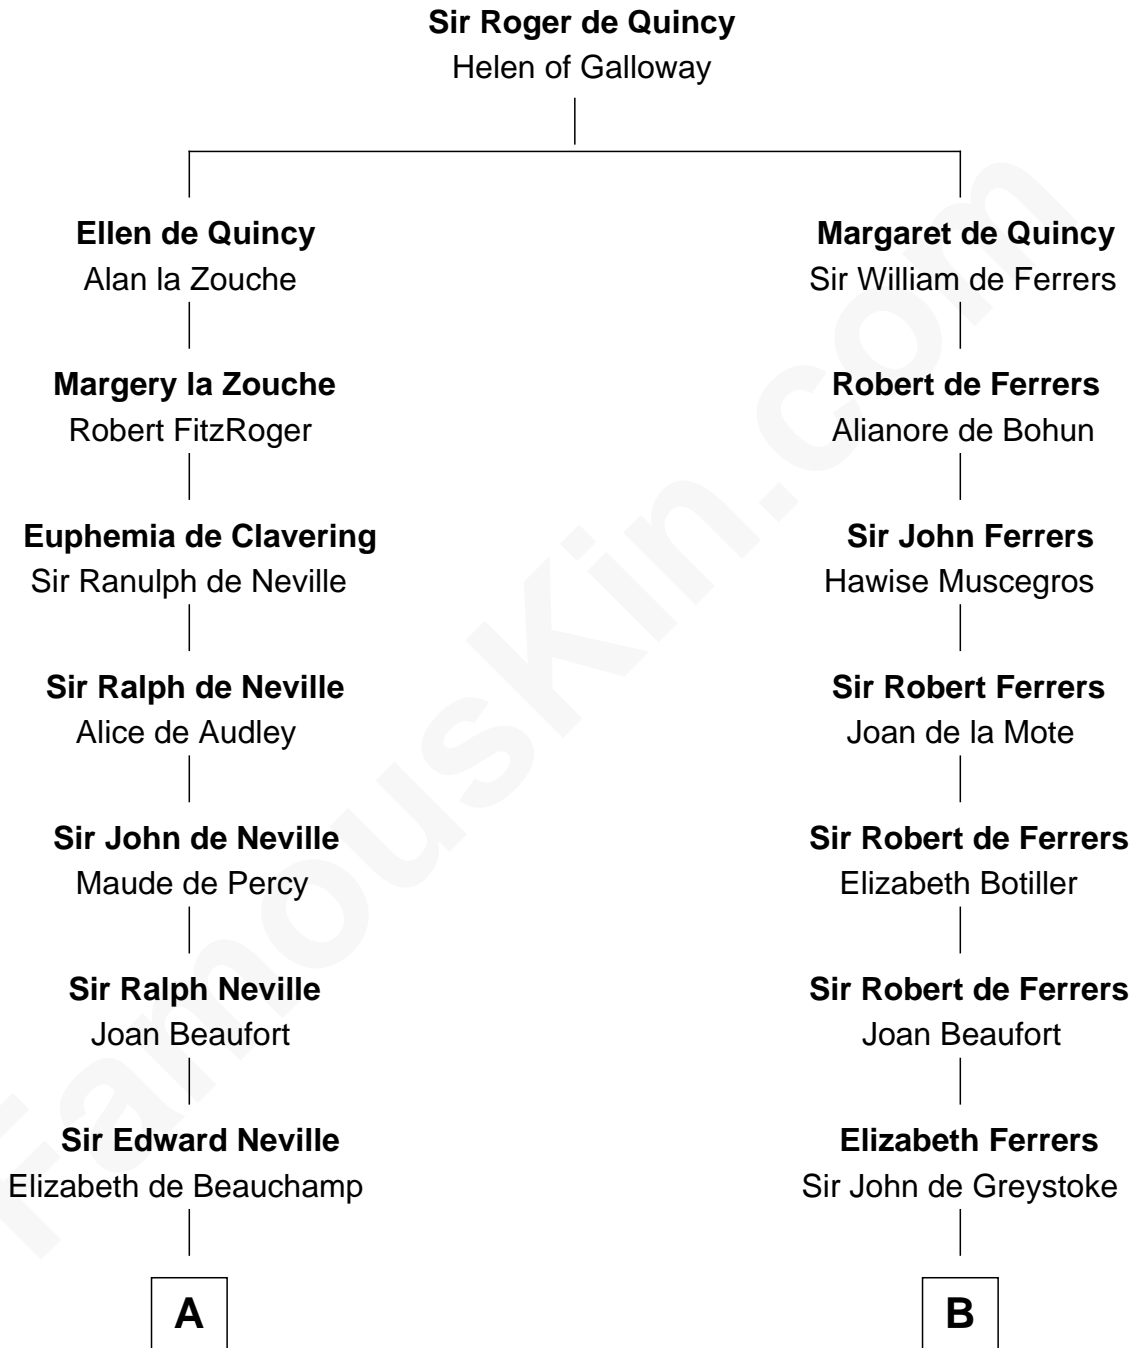

FamousKin.com
Relationship Chart of
Admiral Richard Byrd
Polar Explorer

18th cousin 3 times removed of

Robert Treat Paine
Signer of the Declaration of Independence

C

Thomas Taylor Byrd

Mary Armistead

Richard Evelyn Byrd

Anne Harrison

Col. William Byrd

Jane Meriwether Rivers

Richard Evelyn Byrd

Eleanor Bolling Flood

Admiral Richard Byrd

Polar Explorer

D