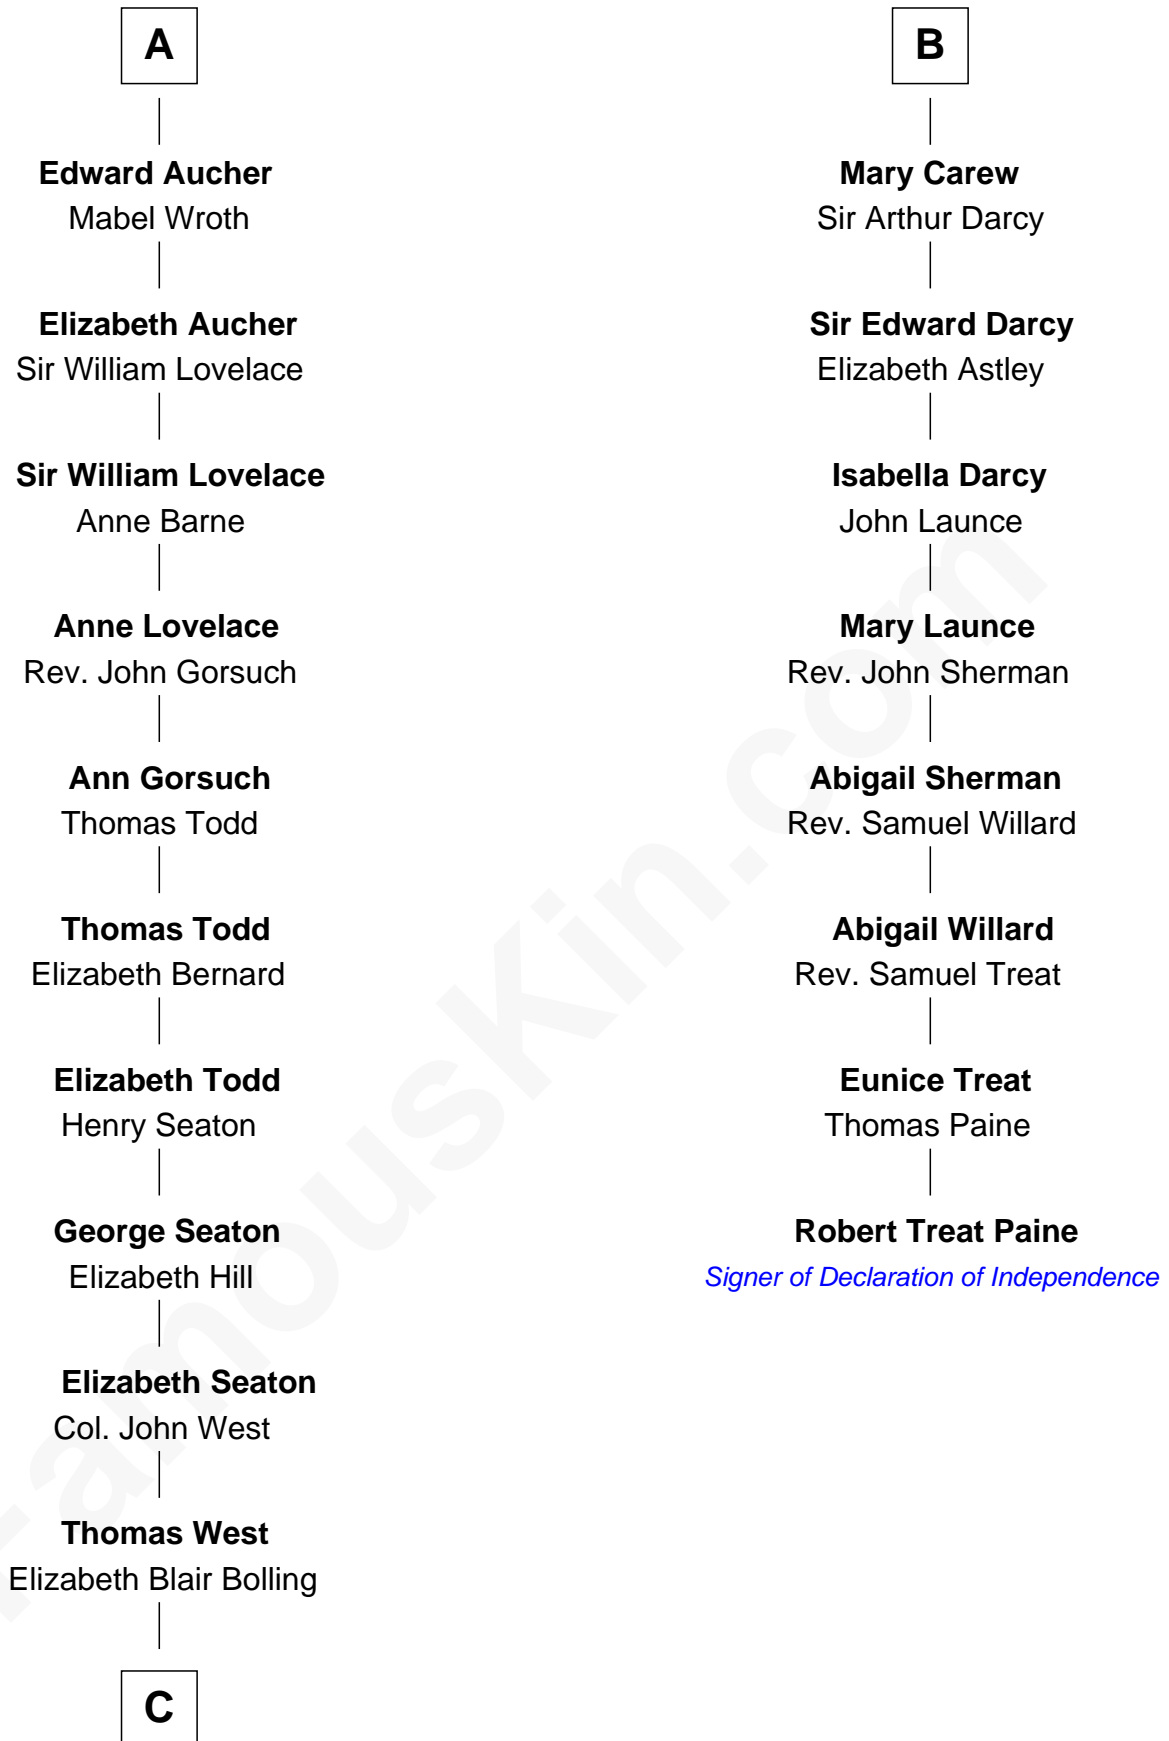

FamousKin.com
Relationship Chart of
Admiral Richard Byrd
Polar Explorer

14th cousin 7 times removed of

Robert Treat Paine
Signer of the Declaration of Independence

C

Eliza Bolling West
Dr. Joel Walker Flood

Col. Henry De La Warr Flood
Mary Elizabeth Trent

Joel Walker Flood
Ella Faulkner

Eleanor Bolling Flood
Richard Evelyn Byrd

Admiral Richard Byrd
Polar Explorer

FamousKin.com